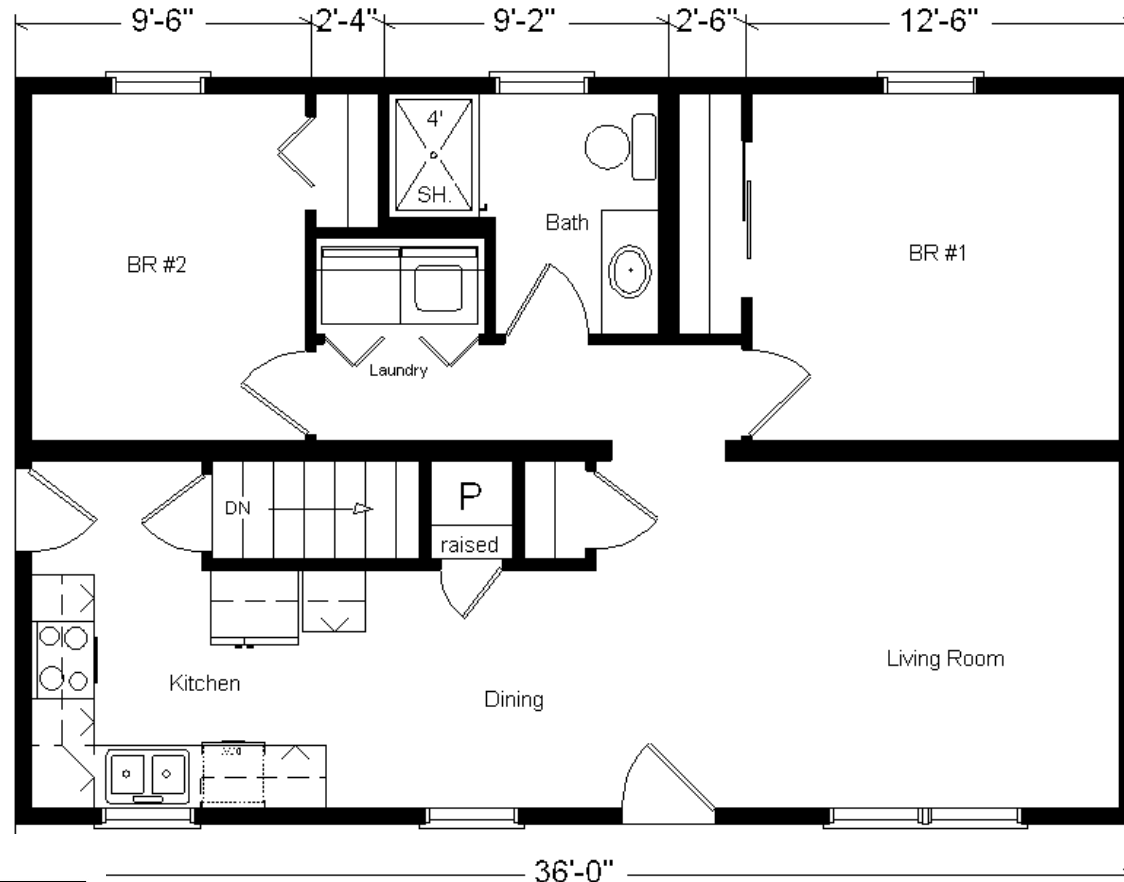

Model #8
36' Classic Ranch
 864 sq. ft.

Design Homes, Inc.

Urbana, IA
 (#10460-5-4)

Base Price:	\$75,480.00
This Home Displays The Following Options:	
Vanity Drawer Base (VDDB)	226.00
Recessed Medicine Cabinet	65.00
Shutters	378.00
Laundry Area w/Shelf	428.00
Total With Options Shown:	\$76,577.00

**This Display Home
 Is Sold**

Price Includes:
 Delivery up to 200 miles from PdC, WI,
 Crane Work, All Blueprints, R55 Ceilings, R21 Exterior Walls, Kohler Plumbing, Pella Windows, 200 Amp Service, All Applicable Tax and Much More!!

March 2021

MN #BC146710

**Reverse Plan
 w/Optional Garage**

Color Information
 Granite Grey Siding, White Trim, Black Shingles, White Shutters, SS Sink and Black Rangehood, Saddle Oak Trim & Doors, White Bath, #259 Vanity Top, Cedar Brook Carpet, 91180 Vinyls, White Visions Sgl-hung Windows, Brushed Nickel Hardware, Mocha Travertine Countertop