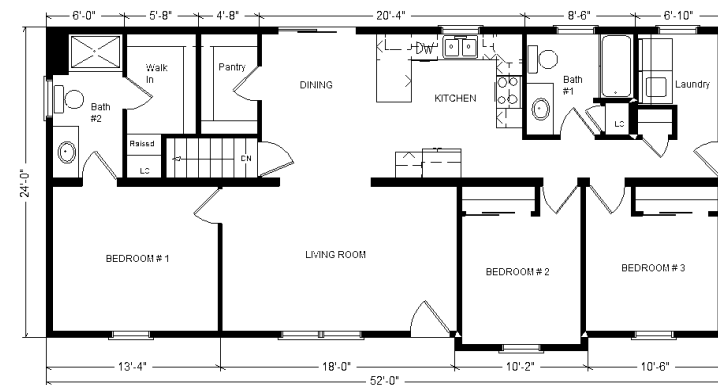

Model #7
52' Classic Ranch
 1,248 sq. ft.

MN #BC146710

Design Homes, Inc.

Urbana, IA
 (#10719-8-6)

Base Price:	\$100,648.00
This Home Displays The Following Options:	
Medium Gable	1,456.00
Extra Roof Detail	225.00
1' Bump-out Room	859.00
Vaulted Ceilings	980.00
Window Lineals on Front	325.00
Window Grilles on Front	340.00
** Pella Patio Door (upcharge)	541.00
** 3 Extra Windows	693.00
Wire for Elec. Range	100.00
Extra 3/4 Bath	2,450.00
Vanity Top Drawers (x2)	140.00
Recessed Medicine Cabinet (x2)	130.00
Sinclair Birch Cabinets	1,272.00
Select Cabinet Option	567.00
Custom Cabinets	430.00
Laundry Area Hook-ups	428.00

Total With Options Shown: \$111,584.00

** Pella Encompass Series Discontinued

**Reverse Plan
 W/Optional
 Garage**

April 2021

Color Information
 Sterling Grey Siding, White Trim, Driftwood Shingles, White Lineals, SS Sink and Rangehood, Saddle Oak Trim & Doors, Bisque Baths, #259 Vanity Tops, Bark Carpet, #47 Walnut Mocha Vinyl Plank, #91135 Vinyl in Bath #2, #91180 Vinyl in Bath #1, White Pella Sgl-hung Windows, Mocha Travertine Countertops, Brushed Nickel Hardware