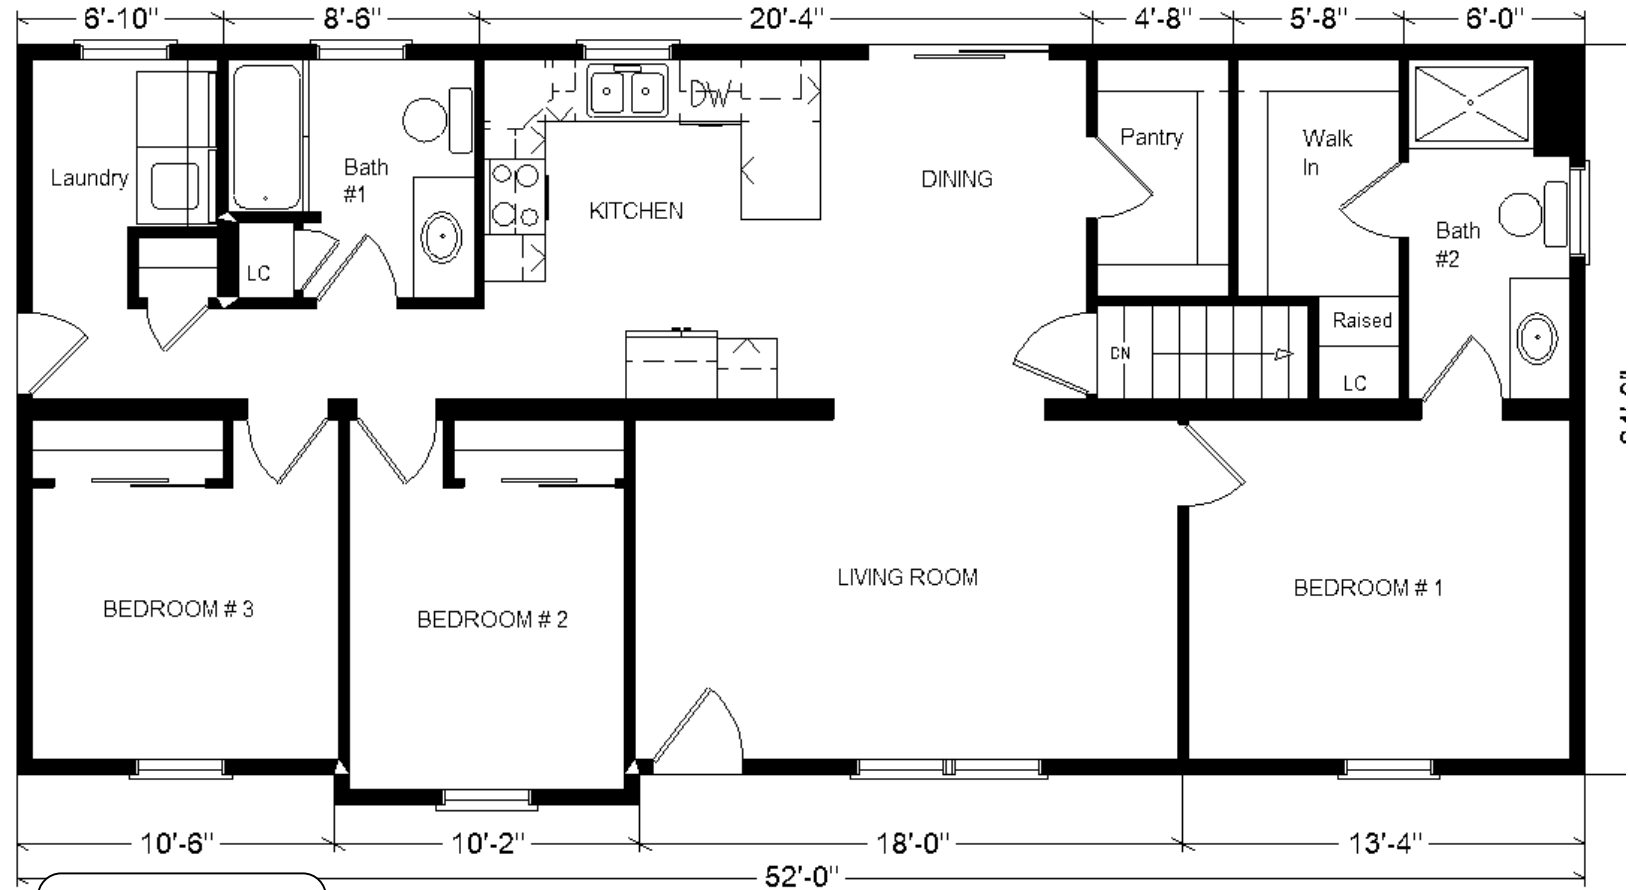

Model #7
52' Classic Ranch
 1,248 sq. ft.

MN #BC146710

Design Homes, Inc.

Urbana, IA
 (#10719-8-6)

Base Price:	\$100,648.00
This Home Displays The Following Options:	
Medium Gable	1,456.00
Extra Roof Detail	225.00
1' Bump-out Room	859.00
Vaulted Ceilings	980.00
Window Lineals on Front	325.00
Window Grilles on Front	340.00
** Pella Patio Door (upcharge)	541.00
** 3 Extra Windows	693.00
Wire for Elec. Range	100.00
Extra 3/4 Bath	2,450.00
Vanity Top Drawers (x2)	140.00
Recessed Medicine Cabinet (x2)	130.00
Sinclair Birch Cabinets	1,272.00
Select Cabinet Option	567.00
Custom Cabinets	430.00
Laundry Area Hook-ups	428.00

Total With Options Shown: \$111,584.00

** Pella Encompass Series Discontinued

**Reverse Plan
 W/Optional
 Garage**

April 2021

Color Information
 Sterling Grey Siding, White Trim, Driftwood Shingles, White Lineals, SS Sink and Rangehood, Saddle Oak Trim & Doors, Bisque Baths, #259 Vanity Tops, Bark Carpet, #47 Walnut Mocha Vinyl Plank, #91135 Vinyl in Bath #2, #91180 Vinyl in Bath #1, White Pella Sgl-hung Windows, Mocha Travertine Countertops, Brushed Nickel Hardware