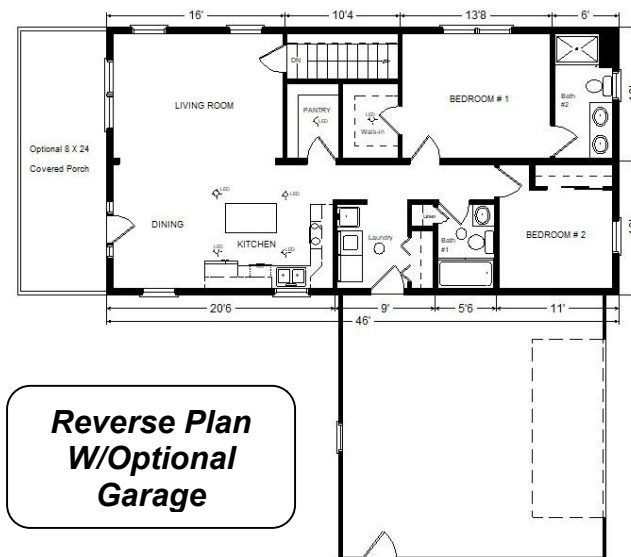

Reverse Plan W/Optional Garage

Color Information
Spruce Siding, Clay Trim, Heatherblend Roof, Clay Lineals, Pecan Oak Trim & Doors, Oak Wheat Cabinetry, Bisque Baths, #780 Vanity Tops, Bark Carpet, CDL74-01 RV Revwood, Fossil Pella Sgl-hung Windows, Butterum Granite Kit. Countertops, Rubbed Bronze Hardware,