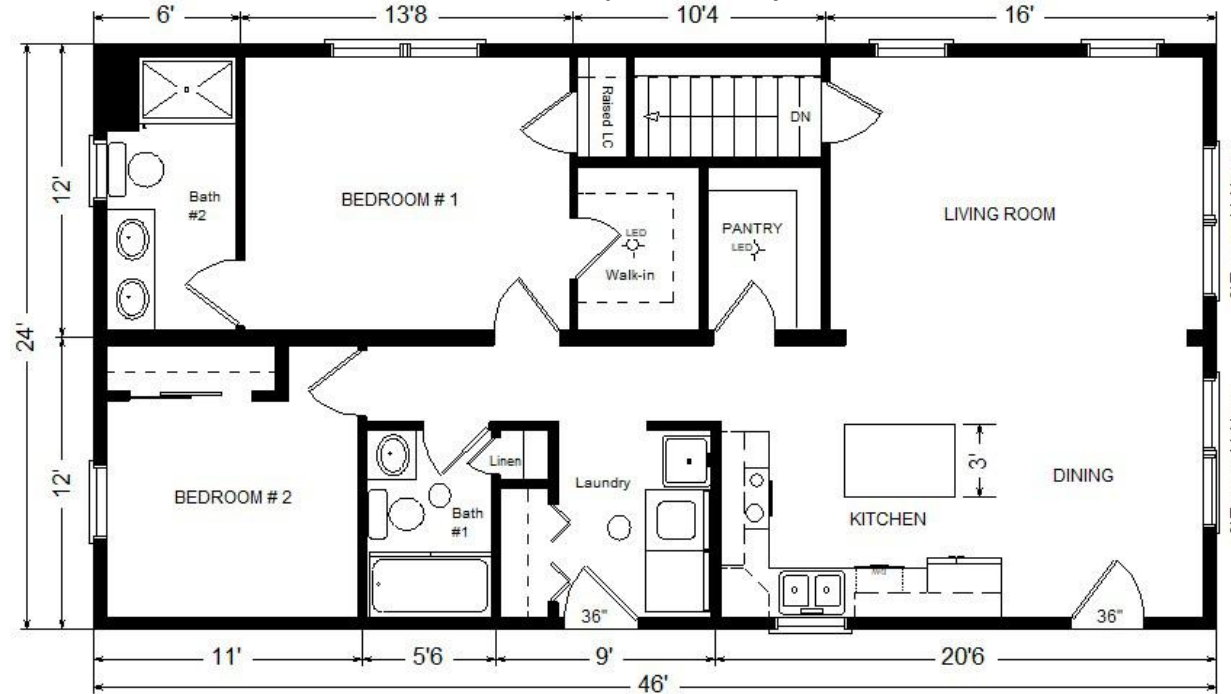

Model #6

46' Rustic Ranch

1,104 sq. ft.

Design Homes, Inc.

Urbana, IA
(#11027-1-6)

Base Price:	\$111,136.00
This Home Displays The Following Options:	
Premium Color Vinyl Siding	690.00
Window/Door Lineals	864.00
** 3 Extra Pella Windows	845.00
Vaulted Ceilings w/Parrallel Truss	1,883.00
Paddle Fan/Light (LR)	220.00
Upgrade RV Mowhawk Rewood	418.00
Extra 3/4 Bath	2,450.00
Double Vanity (Bath #2)	725.00
Vanity Drawer Bases (Bath #2)	264.00
Recessed Medicine Cabinets (x2)	130.00
ORB Bath Hardware Packages	920.00
Cultured Granite Vanity Tops	514.00
Shower Doors (Bath #2)	575.00
Select Kitchen Cabinet Option	680.00
Crown Molding (18')	360.00
36" Wide Island Top	39.00
Vent Rangehood to Exterior	200.00
Laundry Area Hookups	428.00
Laundry Tub	195.00
2 Suntubes	1,590.00
2 6' Trapezoid Windows	2,854.00
Upgrade 2nd Exterior Door to 36"	100.00
2 Painted Exterior Doors	458.00

Total With Options Shown: \$128,538.00

** Discontinued Pella Encompass Series

Price Includes: Crane Setting, All Blueprints, R55 Ceilings, R21 Exterior Walls, Kohler Plumbing, Pella Windows, 200 Amp Service, All Applicable Tax and Much More!!

***See Sales Rep For Applicable Delivery Fees**

MN #BC146710

Feb. 2024

Prices are Subject to Change

Reverse Plan W/Optional Garage

Color Information
Spruce Siding, Clay Trim, Heatherblend Roof, Clay Lineals, Pecan Oak Trim & Doors, Oak Wheat Cabinetry, Bisque Baths, #780 Vanity Tops, Bark Carpet, CDL74-01 RV Revwood, Fossil Pella Sgl-hung Windows, Butterum Granite Kit. Countertops, Rubbed Bronze Hardware,