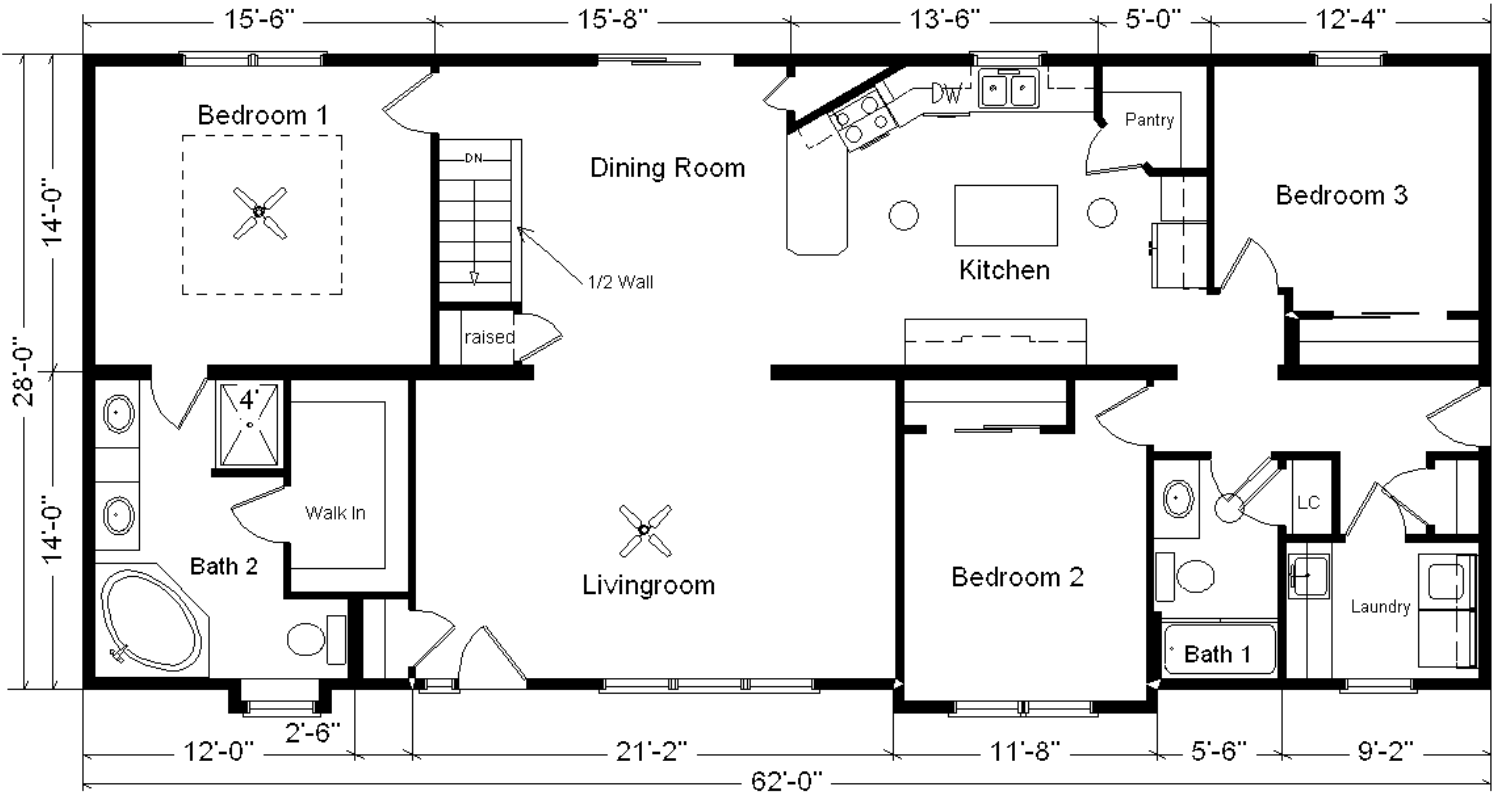

Model #5
28x62 Ranch
1,736 sq. ft.

Design Homes, Inc.

Urbana, IA
(#10592 -6-6)

March 2021