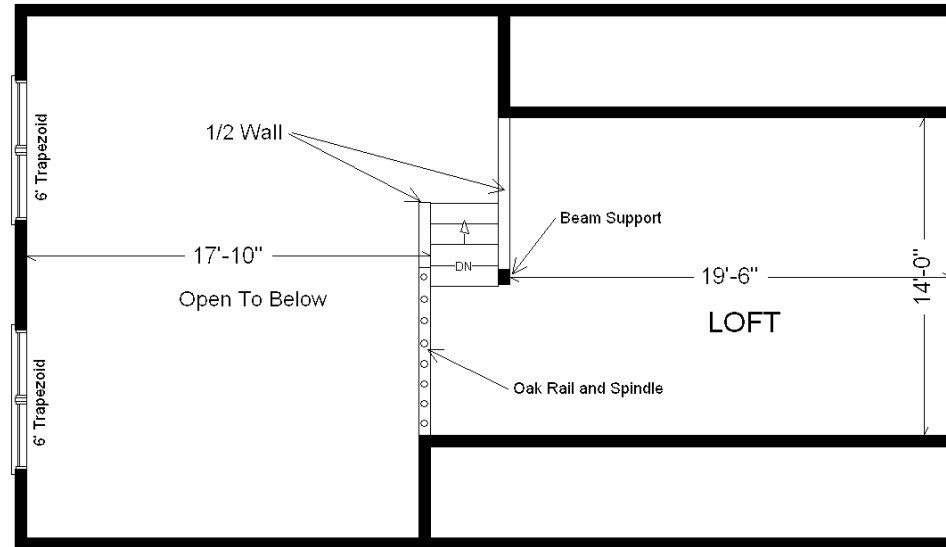

Model #4
42' Rustic Loft
1,260 sq. ft.

Design Homes, Inc.

Urbana, IA
(#10584-6-6)

Base Price:	$143,091.00
This Home Displays The Following Options:	
LP Smartside Siding (1502 sf)	6,759.00
3.5" Window/Door Lineals	1,140.00
Metal Roofing	5,420.00
Laundry Area w/ Cabinets	750.00
Vanity Drawer Base (VSB)	70.00
Elongated Toilet Bowl	62.00
Recessed Medicine Cabinet	65.00
Rubbed Bronze Bath Package	495.00
Cultered Granite Vanity Top	295.00
Ayden Rustic Birch Cabinets	3,506.00
APC Cabinet Option	1,494.00
Swan Quartz Sink (nero)	380.00
Pull-down Kohler Kit. Faucet (ORB)	235.00
Crown Molding (24')	408.00
Custom Cabinets	331.00
Mullion Glass Cab. Door	134.00
DHI Fan/Lights (x2)	367.00
Prefinished Oak Railing	595.00
6' Trapezoid Windows	2,478.00
2 - 6' Visions Patio Doors (disc.)	1,784.00
Casement Windows in Loft	185.00
Painted Exterior Door (1 side)	147.00
2nd Exterior Door Credit	-365.00

Total With Options Shown: $169,826.00

Price Includes: Delivery up to 200 miles from PdC, WI, Crane Work, All Blueprints, R50 Ceilings, R21 Exterior Walls, Kohler Plumbing, Pella Windows, Knotty Pine Ceilings and End Walls, 200 Amp Service, All Applicable Tax and Much More!!

Color Information
LP Chestnut Siding, Green Trim, Green Lineals, Evergreen Metal Roof, Bisque Bath, #430 Vanity, Peat Carpet, 91160 Vinyls, Nero Sink, Pecan Oak Trim & Doors, Black Rangehood, Visions Tan Single-hung Windows, Pecan Pine Car Siding on Ceiling/Walls, Butterum Granite Countertop, ORB Hardware/Bath, Fawn-stained Cabinets

March 2021

MN #BC146710