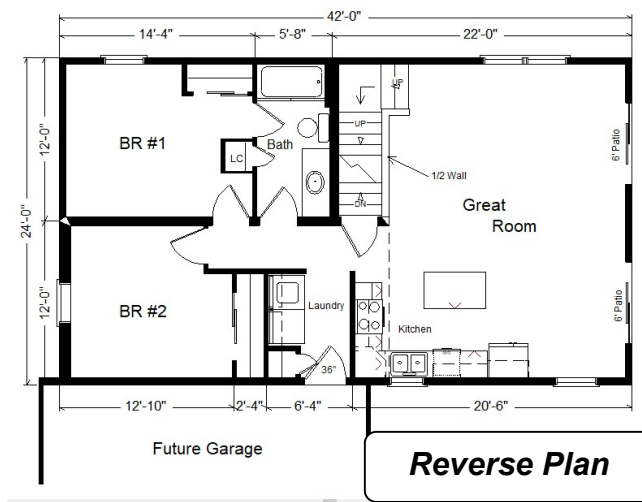

Reverse Plan