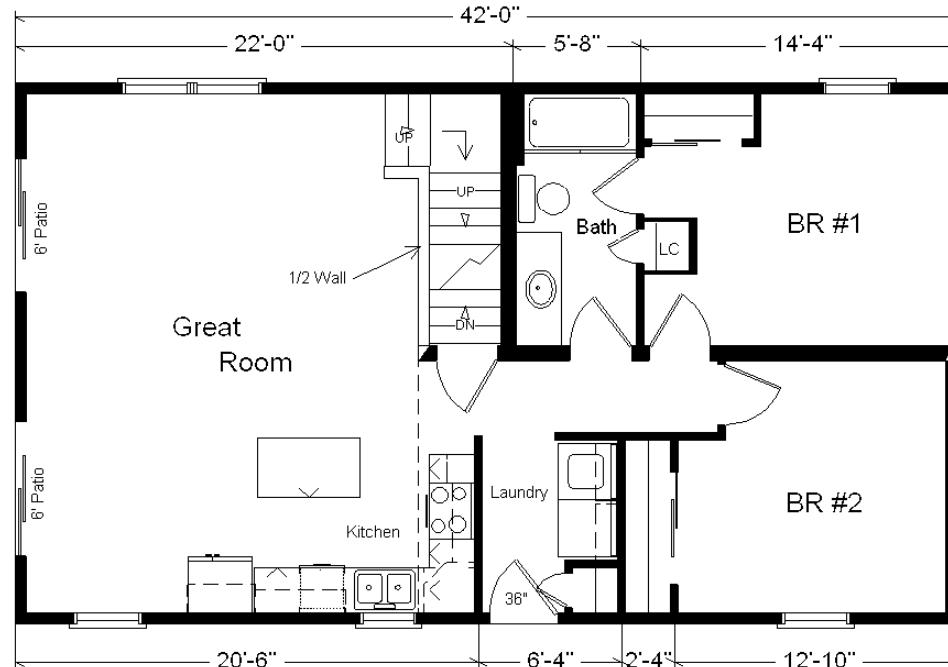

Reverse Plan