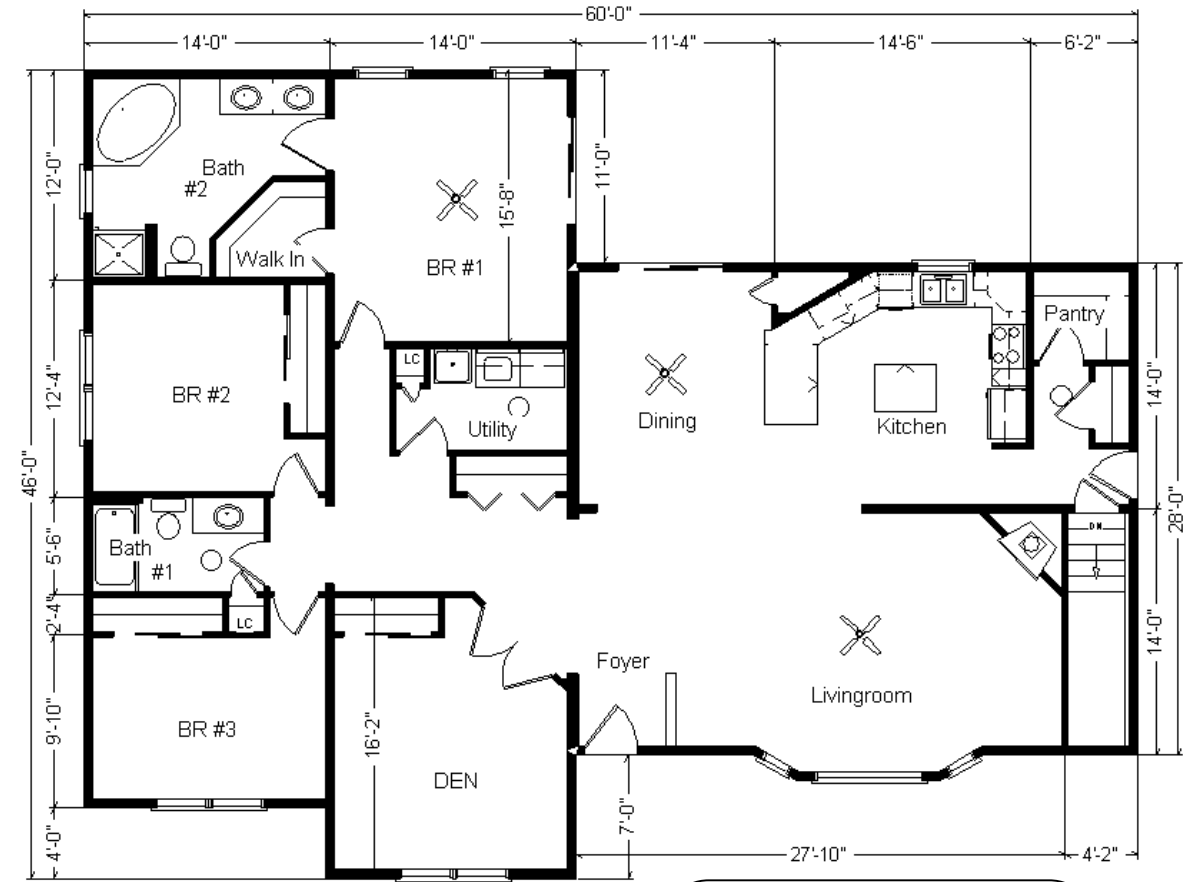

Base Price:	\$185,187.00
This Home Displays The Following Options:	
6/12 Roof Slope	3,724.00
Medium Gable	1,456.00
Premium Color Vinyl Siding	816.00
3.5" Window and Door Lineals	1,271.00
Pella Lifestyle Windows	4,120.00
Upgrade Carpet (Southwind)	2,101.00
Gas Fireplace	5,900.00
Vaulted Ceilings (LR, DR, Kit.)	1,610.00
6 Panel Oak Doors (x11)	2,365.00
Interior French Doors w/Glass	1,185.00
Brushed Nickel Bathrooms	1,165.00
BN Pull-down Kitchen Faucet	235.00
Laundry Area w/Cherry Cabs.	1,220.00
Laundry Tub	149.00
Extra 3/4 Bath	2,450.00
Double Sink Vanity	725.00
Corner Whirlpool Tub (disc.)	3,200.00
Recessed Medicine Cabinet (x2)	130.00
Vanity Base Drawers (x3)	396.00
Shower Door (Bath #1)	285.00
Cultured Granite Vanity Tops (both baths)	590.00
Seneca Ridge Cherry Cabinets (disc)	4,265.00
Deluxe Drawers & Plywood Ends	587.00
Lazy Susan	550.00
Custom Cabinets	301.00
Ceramic Tile Backsplash	350.00
Crown Molding Above Cabinets (22')	374.00
Mullion Glass Cabinet Door	134.00
Whirlpool Dishwasher (WDF310)	574.00
Paddle Fan/Light (x3)	530.00
Upgrade Kitchen Lighting	264.00
Hi-Definition Kit. Countertops	391.00
Quartz Kitchen Sink	380.00
36" Wide Snack Bar	40.00
Walk-Out Bay w/Proline Windows	5,046.00
Window Grilles (x7)	476.00
Suntubes (x3)	1,797.00
Upgrade Front Door (S684HRRN)	400.00
2 - 6' Pella Patio Doors	5,850.00
Total With Options Shown:	\$242,589.00

Model #3
28x76 4-Sec Ranch
2128 sq. ft.

Design Homes, Inc.

Urbana, IA
(#10321 -4-4)

March 2021

MN #BC146710

Color Information
Hearthstone Siding, White Corners, White Trim, Weatherwood Shingles, White Window Lineals, Bisque Baths, #431 Vanity Tops, Mascot Carpet, 91082 Vinyls, #839 KCC Laminate Flooring, Cherry Oak Trim & Doors, Black DW & Rangehood, White Pella Dble-hung Windows w/Cherry Stain Interiors, Golden Mascarella Countertop, Beige FP Front