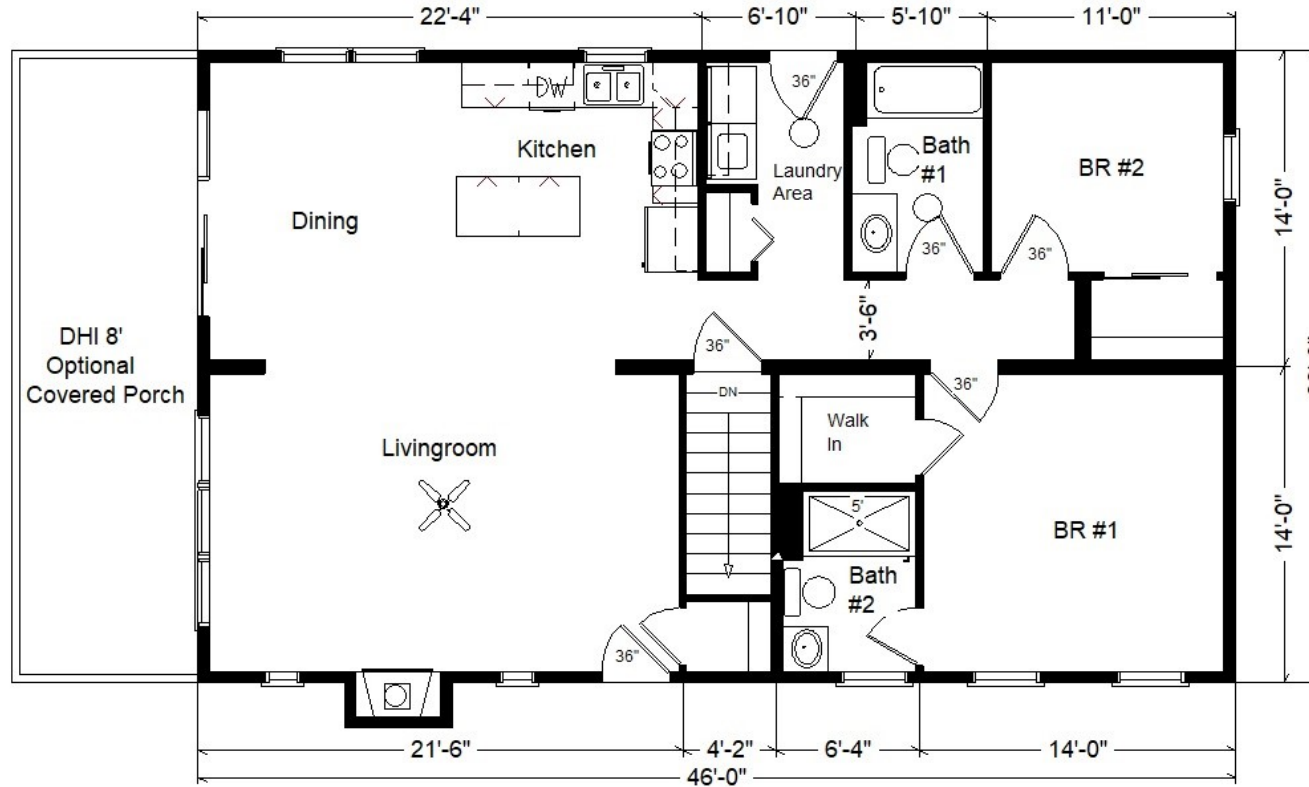

**Model #2**  
**28x46 Ranch**  
**1,288 sq. ft.**  
**w/Optional 8' Porch**

*Design Homes, Inc.*

**Urbana, IA**  
**(#10928 -9-6)**

<b>Base Price:</b>	<b>\$113,672.00</b>
<b>This Home Displays The Following Options:</b>	
6/12 Roof Pitch	2,646.00
8' Covered Porch	15,210.00
Premium Trex Porch Decking	988.00
Premium Rest. Vinyl Siding	617.00
Window and Door Lineals	1,115.00
Gas Fireplace	5,900.00
Outside Chimney Chase	1,350.00
Vaulted Ceilings (LR,K, Din, Porch)	1,324.00
DHI Paddle Fan/Light	204.00
Wire for Electric Range	100.00
Laundry Area w/Cabinets	750.00
Extra 3/4 Bath	2,450.00
Upgrade 5' Shower	250.00
Shower Door (Bath #2)	360.00
ORB Bath Hardware Package	795.00
Cult. Granite Vainity Tops	325.00
Vanity Drawer Base (Bath #1)	70.00
Swan Quartz Kit. Sink	380.00
Kohler Pull-down Kit. Faucet	235.00
Benton Birch Burlap Cabinets	2,858.00
Select Cabinet Option in Kitchen	567.00
36" Wide Kit. Island Top	83.00
Subway Tile Kit. Backsplash	350.00
Crown Molding in Kitchen (19')	323.00
Suntube (x2)	1,198.00
Pella Casements (LR Fireplace)	1,012.00
9' Pella 250 Patio Door	3,603.00
Paint One Side Exterior Doors	294.00

**Total With Options Shown: \$159,029.00**

April 2021

**Price Includes: Delivery up to 200 miles from PdC, WI, Crane Work, All Blueprints, R55 Ceilings, R21 Exterior Walls, Kohler Plumbing, Pella Windows, 200 Amp Service, All Applicable Tax and Much More!!**