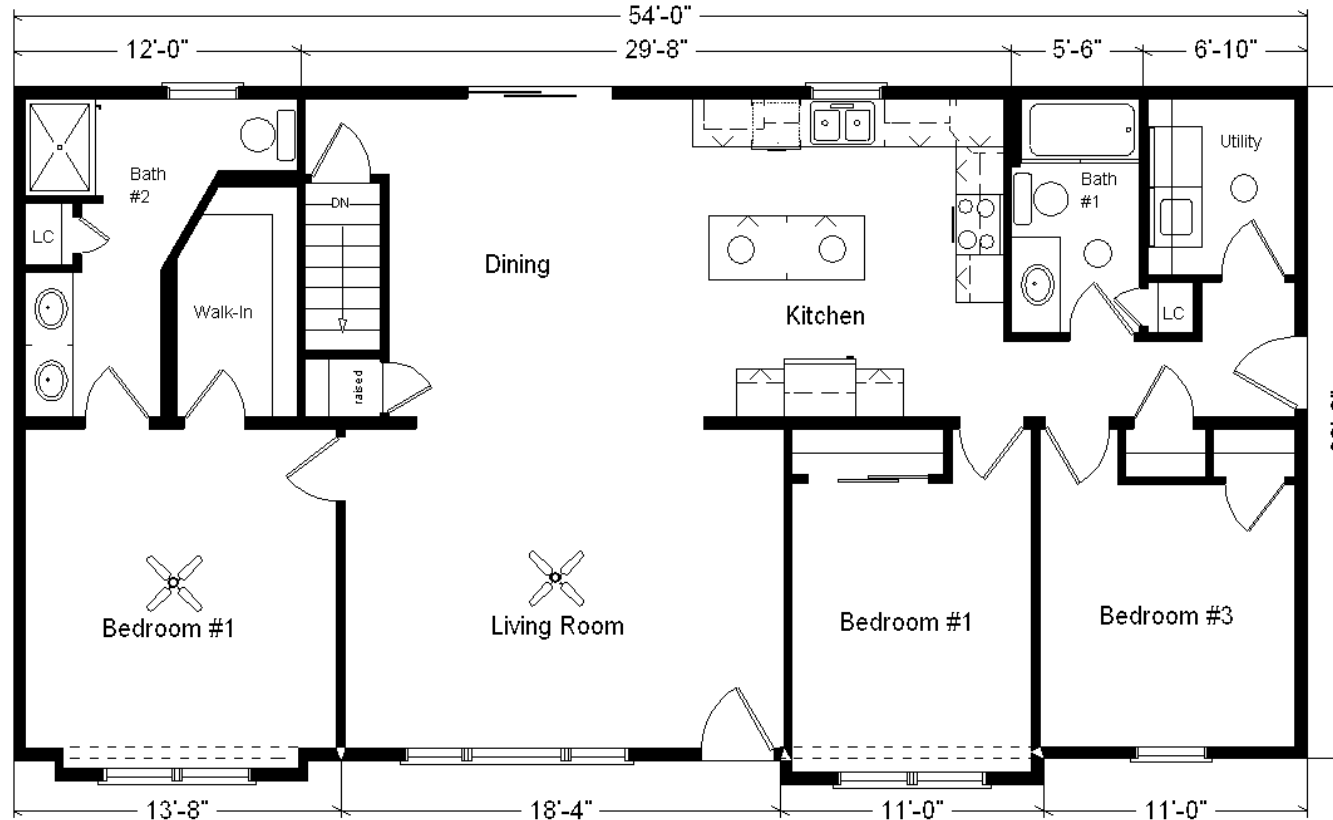

Model #1

28x54 Ranch 1,530 sq. ft.

Design Homes, Inc.

Urbana, IA
(#9742 -0-4)

Drapes & appliances shown are optional and not included in the Total price.

Base Price:	\$127,280.00
This Home Displays The Following Options:	
6/12 Roof Slope	2,646.00
Double Gable	2,358.00
Medium Gable	1,456.00
2-1' Bump-out Rooms	1,718.00
Split-shake Siding Accents	691.00
Shutters	378.00
Peachtree Windows (disc.)	4,613.00
Window Grilles (GIA x 10)	680.00
Carpet Upgrade (Gorham)	709.00
Laminate Flooring (Foyer)	63.00
Vaulted Ceilings (LR, Din & Kit.)	1,444.00
6 Panel Oak Doors (x7)	1,498.00
Rubbed Bronze Bath Package	920.00
2 Paddle Fan/Lights	367.00
Wire for El. Range	100.00
Laundry Area w/Shelf	428.00
Extra 3/4 Bath	2,450.00
Double Sink Vanity	725.00
Shower Door (Bath#2)	285.00
Vanity Drawer Bases (x3)	396.00
Elongated Toilet (Bath #2)	62.00
Cultured Granite Vanity Tops	590.00
Recessed Medicine Cab. (Bath #1)	65.00
Tri-view Med. Cabinets (Bath #2)	420.00
Seneca Ridge Hickory Cabs. (disc)	4,150.00
5' of Extra Wall Cabinets	800.00
7' of Extra Base Cabinets	1,477.00
Custom Cabinets	368.00
Ceramic Tile Backsplash	350.00
Crown Molding (36')	612.00
Mullion Glass Door	134.00
Cast Iron Kit. Sink	307.00
Pull-out Kit. Faucet (K12177-BRZ)	195.00
Energy Star Ready	375.00
4 Suntubes	2,396.00
6' Peachtree Patio Door (Din)	1,142.00
Total With Options Shown:	\$164,648.00

MN #BC146710

March 2021

Color Information

Nat. Clay Siding,
Cottage White Trim,
Driftwood Shingles,
Sav. Wicker
Northwoods accents,
Bisque Sink, Burgandy
Shutters, Natural Oak
Trim & Doors, Bisque
Baths, #430 Vanity
Tops, Stonedust
Carpet, 91088 Vinyl,
00158 Canyon Maple
Laminate Foyer, Ivory
Peachtree Dbl-hung
Windows w/clear Stain,
House Rock
Countertops,