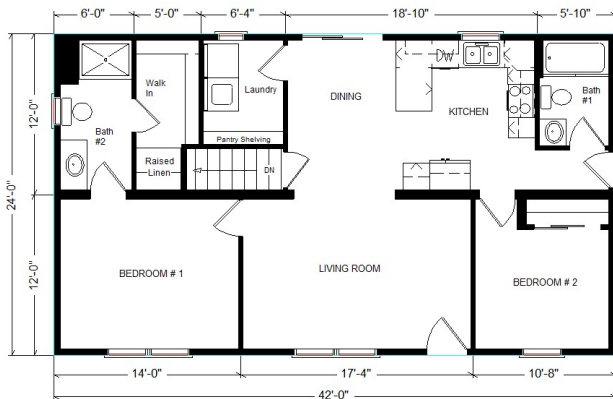

**Model #6**  
**42' Classic Ranch**  
 1,008 sq. ft.

*Design Homes, Inc.*  
**Plover, WI**  
 (#10735 -8-6)

<b>Base Price:</b>	<b>\$84,918.00</b>
<b>This Home Displays The Following Options:</b>	
Metal Roof	3,150.00
Window Lineals	520.00
Wire for Fan/Light (LR)	39.00
Wire for Elec. Range	100.00
Vanity Drawer Base (VSB)	70.00
3/4 Bath	2,450.00
Cult. Granite Vanity Top (Bath #2)	236.00
Recessed Medicine Cabinet (x2)	130.00
Vaulted Ceilings (LR,Kit,Din)	929.00
Laundry Area w/Hook-ups	428.00
Custom Cabinets	335.00
** 6' Visions Patio Door (upcharge)	541.00
** 3 Extra Visions Windows	750.00
Painted Front Door (1 side)	147.00

**Total With Options Shown: \$94,743.00**

\*\* Visions Series Windows/Doors Discontinued

**Price Includes:**  
 Delivery up to 200 miles from PdC, WI,  
 Crane Work, All Blueprints, R55 Ceilings, R21 Exterior Walls, Kohler Plumbing, Pella Windows, 200 Amp Service, All Applicable Tax and Much More!!