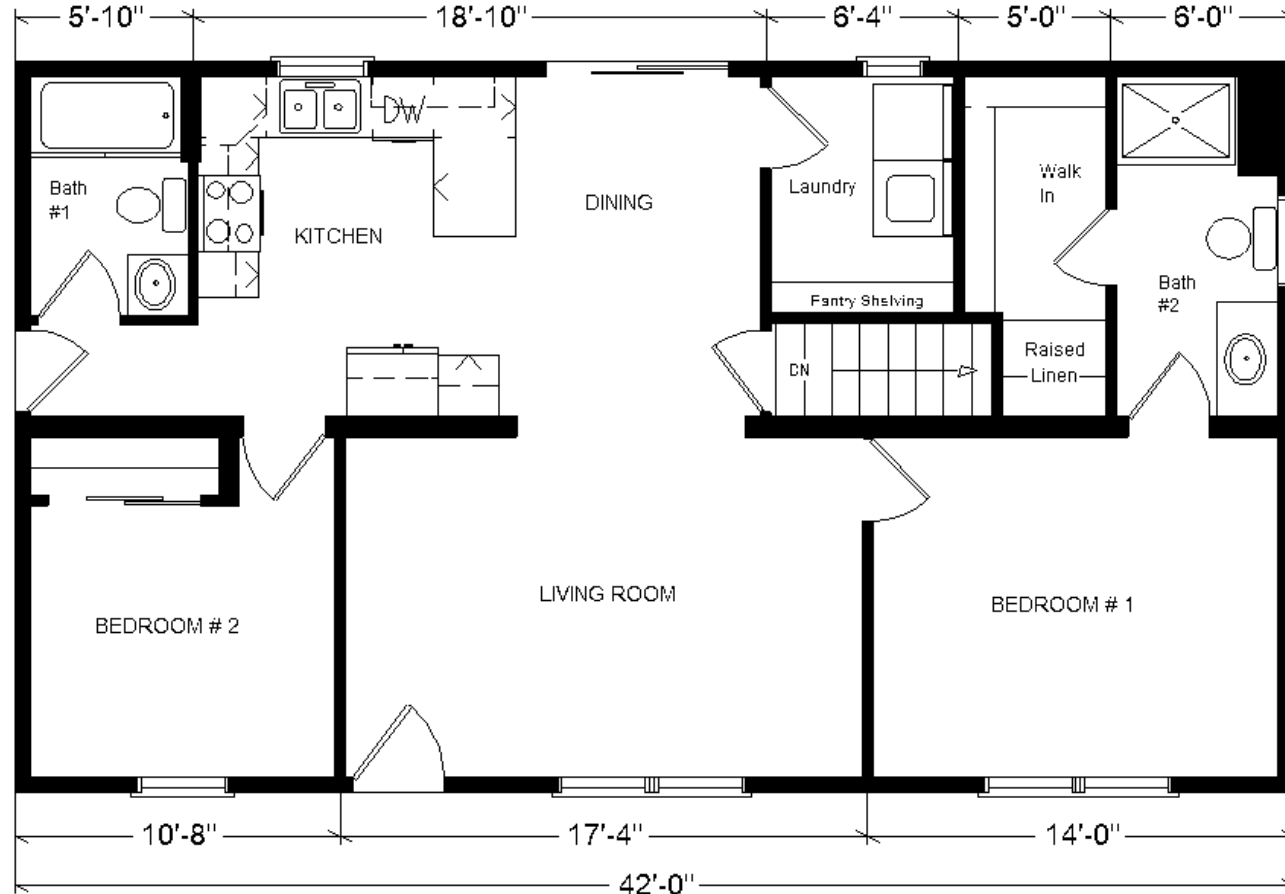

**Model #6**  
**42' Classic Ranch**  
 1,008 sq. ft.

*Design Homes, Inc.*  
**Plover, WI**  
 (#10735 -8-6)

<b>Base Price:</b>	<b>\$84,918.00</b>
<b>This Home Displays The Following Options:</b>	
Metal Roof	3,150.00
Window Lineals	520.00
Wire for Fan/Light (LR)	39.00
Wire for Elec. Range	100.00
Vanity Drawer Base (VSB)	70.00
3/4 Bath	2,450.00
Cult. Granite Vanity Top (Bath #2)	236.00
Recessed Medicine Cabinet (x2)	130.00
Vaulted Ceilings (LR,Kit,Din)	929.00
Laundry Area w/Hook-ups	428.00
Custom Cabinets	335.00
** 6' Visions Patio Door (upcharge)	541.00
** 3 Extra Visions Windows	750.00
Painted Front Door (1 side)	147.00

**Total With Options Shown: \$94,743.00**

\*\* Visions Series Windows/Doors Discontinued

**Price Includes:**  
 Delivery up to 200 miles from PdC, WI,  
 Crane Work, All Blueprints, R55 Ceilings, R21 Exterior Walls, Kohler Plumbing, Pella Windows, 200 Amp Service, All Applicable Tax and Much More!!

**Reverse Plan  
 w/Optional Garage**

**Color Information**  
 Natural Clay Siding, Tan Windows/Lineals, Evergreen Metal Roofing, SS Sink, Black Rangehood, Pecan Oak Trim & Doors, White Baths, #259 and #430 Vanity Tops, Angora Carpet, #65 Harvest Teak LVP Flooring, Visions Tan Vinyl Sgl-hung Windows, Mocha Travertine Countertop