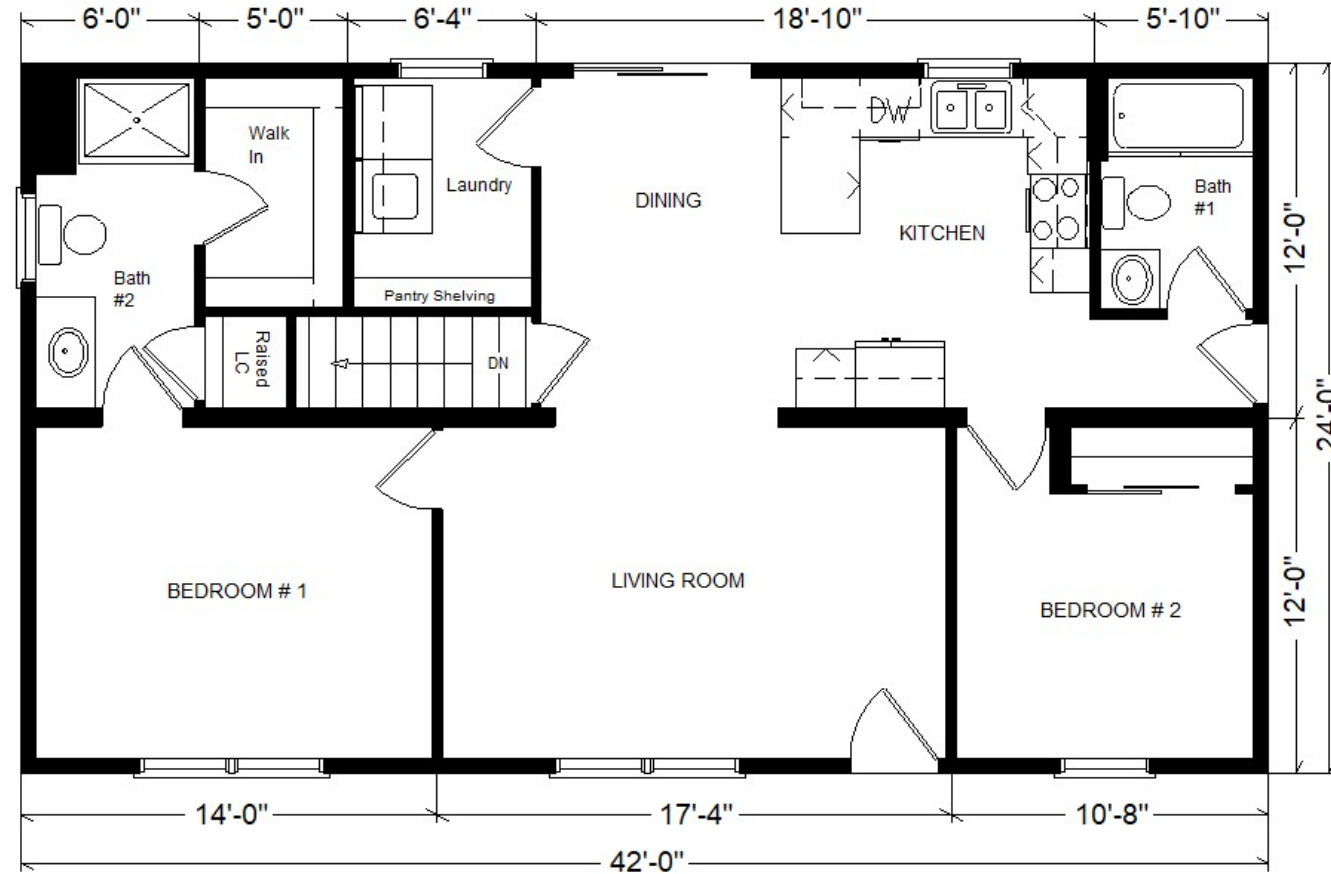

Model #9
42' Classic Ranch
 1,008 sq. ft.

Design Homes, Inc.

Prairie du Chien, WI
 (#11020-0-6)

Base Price:	\$84,918.00
This Home Displays The Following Options:	
Large Gable	1,995.00
Premium Color Vinyl Siding	458.00
Window/Door Lineals (on front)	397.00
** Pella Enc. Patio Door (upcharge)	541.00
** 3 Extra Pella Enc. Windows	750.00
Grilles on Top Sashes (on front)	170.00
Vaulted Ceilings (LR, Kit, Din)	929.00
RV Revwood Upgrade (K,D,L, Baths)	244.00
Wire for Paddle Fan/Light (LR)	39.00
Extra 3/4 Bath	2,450.00
Shower Doors (Bath #2)	360.00
Recessed Medicine Cabinet (x2)	130.00
Vanity Drawer Base (Bath #2)	70.00
ORB Bath Packages	795.00
Crown Molding in Kitchen (23')	391.00
Laundry Area Hook-ups	428.00

Total With Options Shown: \$95,065.00

** Discontinued Pella Encompass Series

Price Includes:
 Delivery up to 200 miles from PdC, WI, Crane Work, All Blueprints, R55 Ceilings, R21 Exterior Walls, Kohler Plumbing, Pella Windows, 200 Amp Service, All Applicable Tax and Much More!!

Reverse Plan w/Optional Garage

Color Information
 Charcoal Grey Siding, White Trim, Driftywoodwood Shingles, White Lineals and Grilles on Front Only, SS Sink, Black Rangehood, Pecan Oak Trim & Doors, Bisque Baths, Bark Carpet, Rare Vintage Revwood #CDL74-01 Fawn Chestnet, White Pella Sgl-hung Windows, Butterum Granite Countertop. ORB Hardware