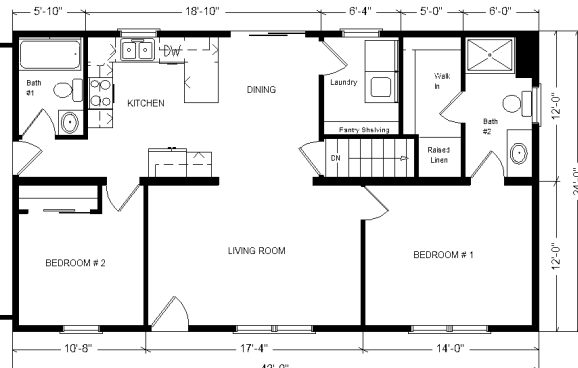

Color Information
Charcoal Grey Siding, White Trim, Driftywoodwood Shingles, White Lineals and Grilles on Front Only, SS Sink, Black Rangehood, Pecan Oak Trim & Doors, Bisque Baths, Bark Carpet, Rare Vintage Revwood #CDL74-01 Fawn Chestnet, White Pella Sgl-hung Windows, Butterum Granite Countertop. ORB Hardware

May 2021

MN #BC146710