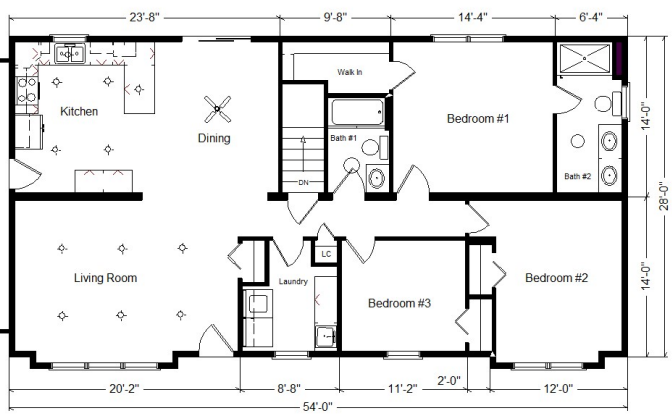

Price Includes:
Delivery up to 200 miles from PdC, WI, Crane Work, All Blueprints, R55 Ceilings, R21 Exterior Walls, Kohler Plumbing, Pella Windows, 200 Amp Service, All Applicable Tax and Much More!!