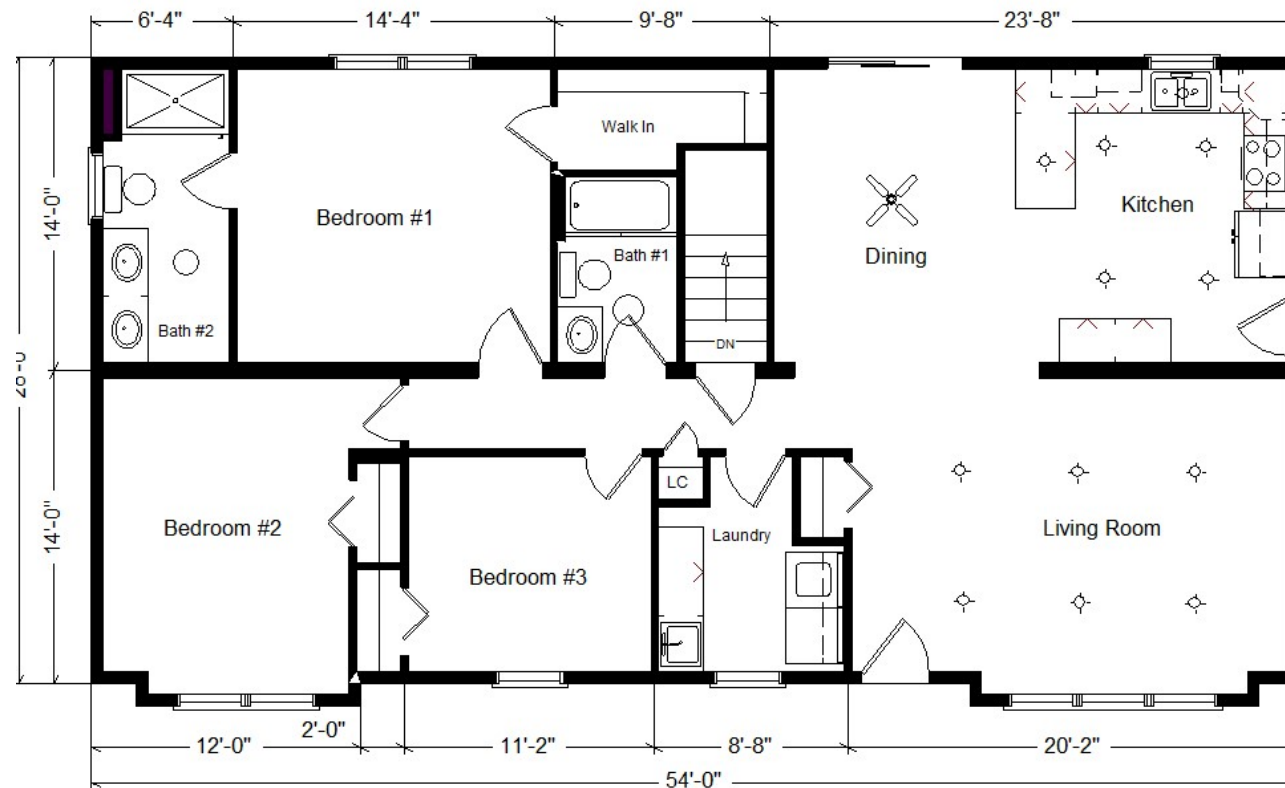

Base Price:	\$127,280.00
This Home Displays The Following Options:	
6/12 Roof Slope	2,646.00
9' Ceilings	2,888.00
Large Gable	1,995.00
Medium Gable	1,456.00
2 - 1' Bump-out Rooms	1,718.00
Restoration Vinyl Siding	794.00
Window & Door Lineals	1,003.00
Pella Lifestyle Windows	4,952.00
Pella 6' Patio Door	2,925.00
Window Grilles (x11)	748.00
Carpet Upgrade (Everything Nice)	1,325.00
Hickory Flooring (Kit/Dining)	1,373.00
Hickory Flooring (BR#1/closet)	1,505.00
3 Panel Oak Doors (x11)	2,365.00
Paddle Fan Light (x2)	367.00
Recessed LED Lights (x16)	1,040.00
2 Dimmer Switches	50.00
Wire for Electric Range	100.00
Laundry Area w/Ayden Cabinets	1,115.00
SS Laundry Sink/6.5' Base Cabinets	1,550.00
Extra 3/4 Bath	2,450.00
5' Shower Upgrade	250.00
Recessed Medicine Cabinet (x2)	130.00
Double Vanity Sinks	725.00
Vanity Drawer Bases (x3)	396.00
Brushed Nickel Bath Package	920.00
Subway Tile Backsplash	350.00
Ayden Rustic Birch Cabinets	3,605.00
APC Kit. Cabinet Option	1,494.00
Custom Cabinets	360.00
2-30" Super Pantry Cabinets (PSC)	3,390.00
Quartz Kitchen Countertops	4,519.00
Beveled Edge on Quartz Tops	539.00
Pulldown Kohler Faucet	235.00
Crown Molding (35')	595.00
Mullion Glass Doors	294.00
SS Dishwasher (WDF330)	704.00
SS Microwave (WMH31017)	434.00
Suntube (x2)	1,198.00
Upgrade Front Door (S684HRRN)	400.00
Painted Exterior Doors (1 Side)	294.00

Total With Options Shown: \$182,477.00

Model #8
28x54 Ranch
1,512 sq. ft.

Design Homes, Inc.

Prairie du Chien, WI
(#10993 -0-6)

March 2021

Color Information
 Slate Vinyl Siding, Clay Trim, Moire Black Shingles, Sav. Wicker Window/Door Lineals, SS Sink, Umber Cabinets, Hazelnut Oak Trim & Doors, White Baths, #150 Vanity Tops, Dunes Carpet, LX102 Vinyl Floors, Burlap Hickory Wood Floors, Tan Pella Dbl-hung Windows w/Provincial Stain, SS Appliances, Rolling Stone Quartz Countertop, 9476-58 Top in Laundry, Brushed Nickel Hardware