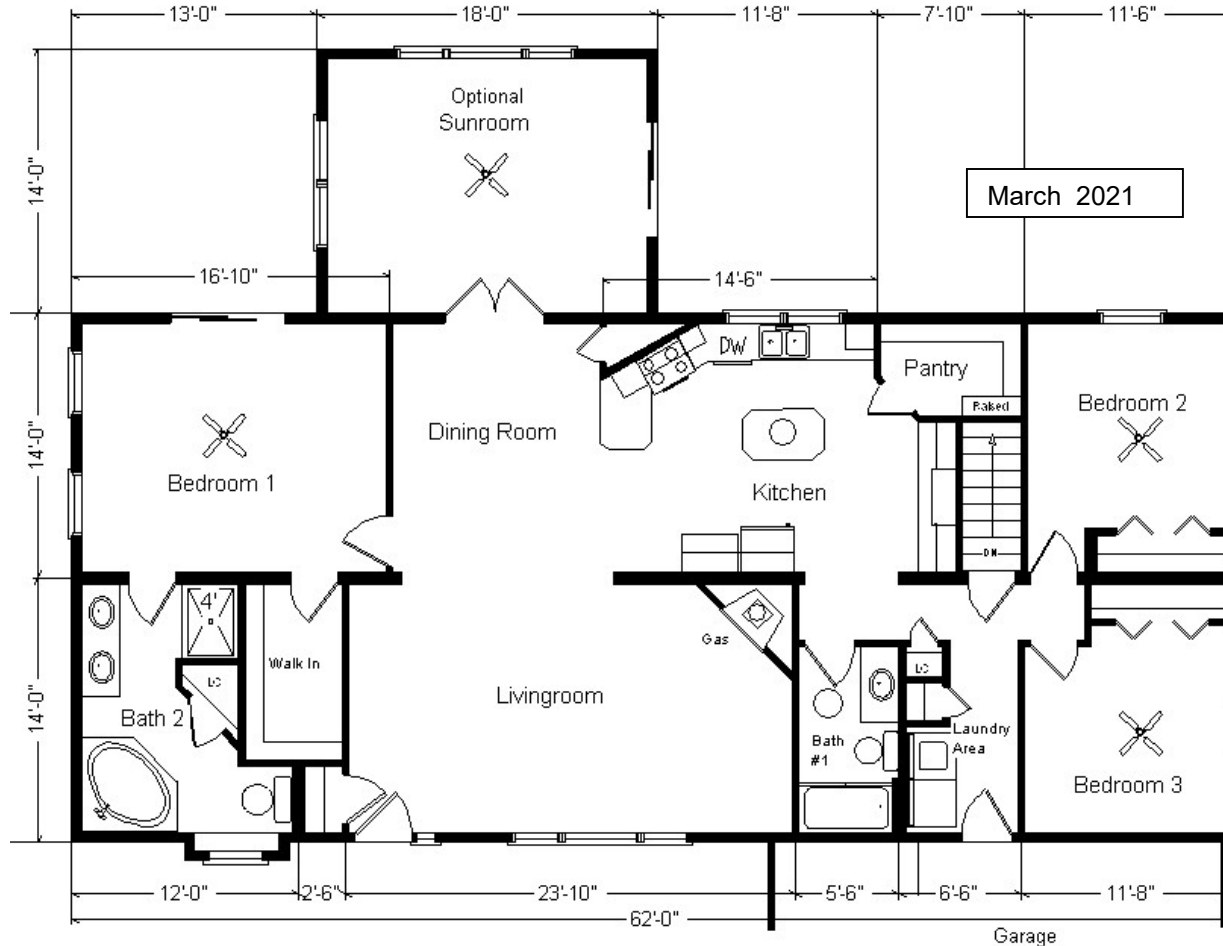

Model #7
28x62 Ranch
w/ Opt. Sunroom
1,988 sq. ft.

Design Homes, Inc.

Prairie du Chien, WI
(#10470 -6-4)

Color Information
Hearthstone Siding, White Trim, Moire Black Shingles, White Lineals, White Baths, #430 Vanity Tops, Fawn Carpet, 91180 Vinyls, 622 San Marcos Laminate, SS Sink, SS Dishwasher and Microwave, Java Bean Oak Trim & Doors, White Dbl-hung Pella Impervia Windows, Indian Pearl Countertop, Venetian FP Front

Display Home is SOLD!

MN #BC146710

14 x18 SR w/Gable Base Price	$24,334.00
Upgrade Carpet (Fawn)	493.00
Paddle Fan/Light	163.00
Pella Impervia Windows	2,690.00
3.5" Window Lineals (x5)	325.00
6' Impervia Patio Door	2,286.00
Sunroom Total	$30,291.00

Total With Options Shown: $233,630.00

Price Includes: Delivery up to 200 miles from PdC, WI, Crane Work, All Blueprints, R55 Ceilings, R21 Exterior Walls, Kohler Plumbing, Pella Windows, 200 Amp Service, All Applicable Tax and Much More!!