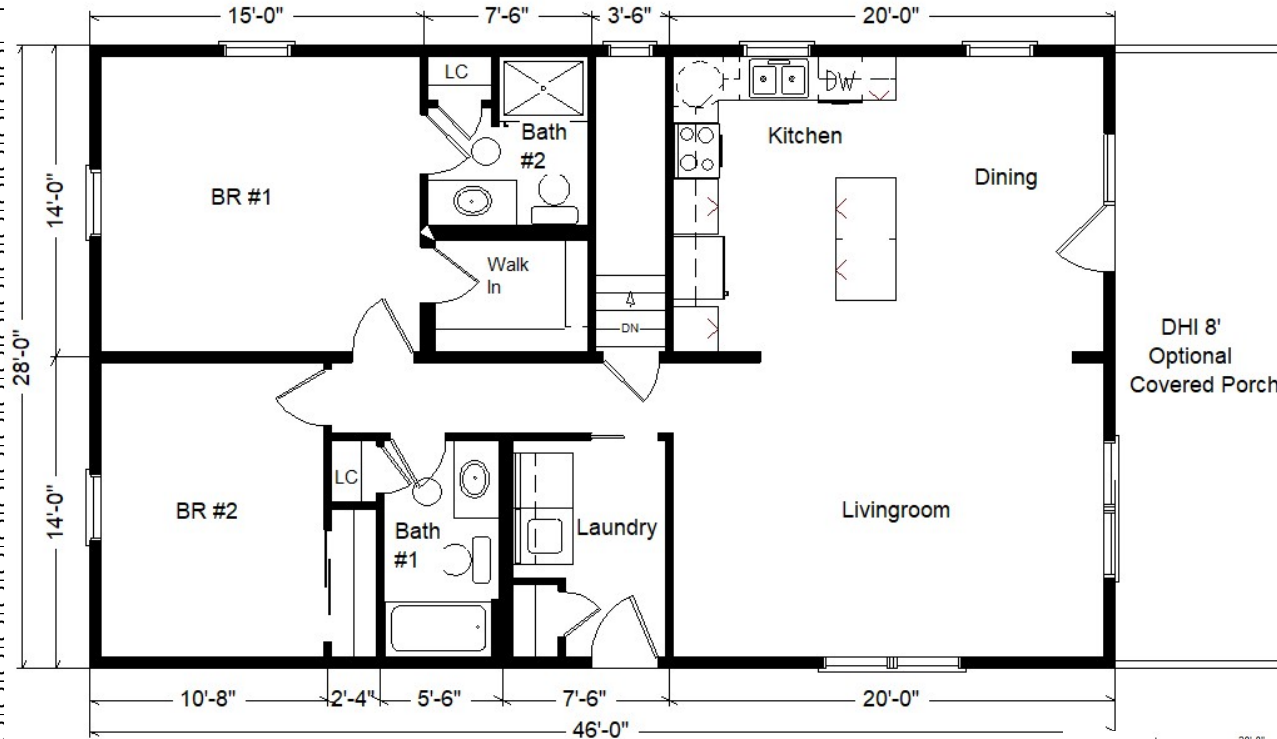

Model #6

28x46 Ranch 1,288 sq. ft.
w/8' Optional Porch

March 2021

Design Homes, Inc.

Prairie du Chien, WI
(#10908 -9-6)

Base Price: \$113,672.00

This Home Displays The Following Options:

8' x 28' Porch	15,210.00
5/12 Roof Slope	2,268.00
Pella Lifestyle Windows	4,080.00
Window Grilles (Prairie style)	544.00
LP Smartside Siding	5,625.00
Window and Door Lineals	714.00
Vaulted Ceilings (LR, DR, Kit, Porch)	792.00
Mowhawk Revwood RV Upgrade	165.00
Mowhawk Revwood RV in LR	1,226.00
Tile-look Vinyl Plank In Laundry/Baths	781.00
8 LED Can Lights	488.00
Wire for Electric Range	100.00
Pocket Door (Laundry Area)	204.00
Heartland Hickory Cabinets	4,532.00
APC Cabinet Option (Kitchen)	1,494.00
Lazy Susan (SCR36)w/APC	723.00
Custom Cabinets	288.00
Subway Tile Backsplash	350.00
Crown Molding (25')	425.00
Swan Quartz Sink (Nero)	332.00
Kohler Pull-down Faucet (K560-BZ)	235.00
Rubbed Bronze Bath Package	795.00
Extra 3/4 Bath	2,450.00
Vanity Drawer Base (x2)	452.00
Laundry Area w/H.Hickory Cabinets	1,245.00
Whirlpool Dishwasher (WDF330)	579.00
Whirlpool Microwave (WMH310)	364.00
DHI Paddle Fan/Light (LR)	204.00
4 LED Can Lights in Kitchen	260.00
Extra Light Above Island	49.00
Suntube (x2)	1,198.00
Pella 6' Fr. Swing Patio Door	3,612.00
Credit 2nd Exterior Door	-365.00

Total With Options Shown: \$165,091.00

Color Information
 LP Smokey Ash Siding,
 White Trim, Driftwood
 Shingles, White Lineals,
 Bisque Baths, #125 Vanity
 Tops, Peat Carpet, Fawn
 Chestnut Revwood, Coral
 Reef Vinyl Tile in
 Baths/Laundry, Pella Lifestyle
 White Dbl-hung Windows
 w/Natural Interiors, Natural
 Oak Trim and Doors, Black
 Dishwasher & Microwave,
 Jamocha Granite Countertop,
 Trex Gray Composite Porch
 w/White Rails and Posts