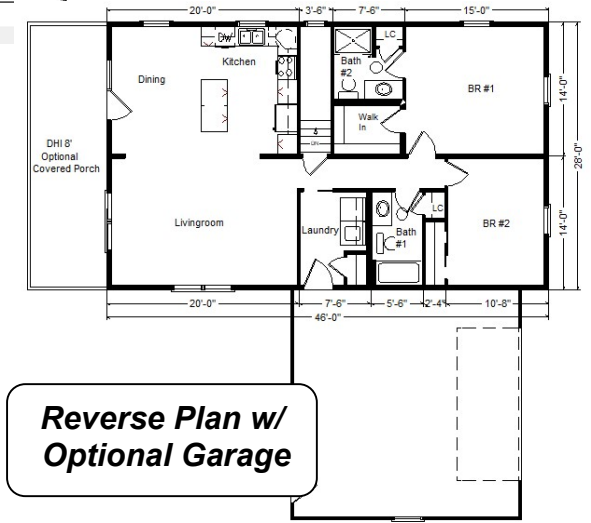

Reverse Plan w/ Optional Garage