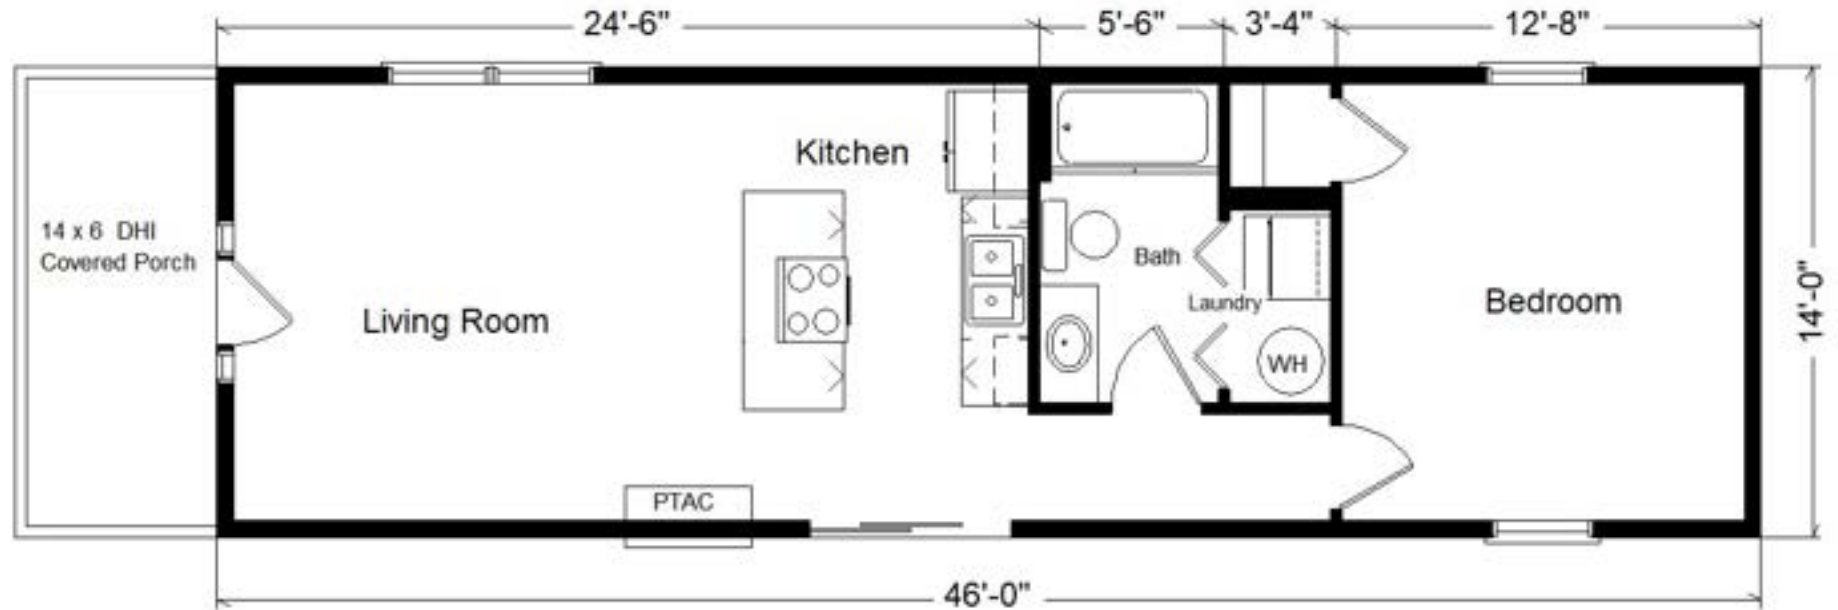

Model #3
46' CABIN/MiniHome
w/Optional 6' Porch
644 sq. ft.

Design Homes, Inc.

Prairie du Chien, WI
(#10887 -9-6)

Prices are Subject
to Change

MN #BC146710

Jan. 2023

Base Price:	\$61,985.00
This Cabin Displays The Following Options:	
6' Porch w/Trex Decking and Railings	6,897.00
Vaulted Ceilings (Great Room & Porch)	918.00
Pine Car Siding on Gr. Room Ceilings	5,023.00
Crown Molding	175.00
Pull-down Kohler Faucet (K560-CP)	245.00
Select Cabinet Option	680.00
4 LED Recessed Lights	260.00
Wire for Both El. Range 110 & 220	199.00
2 DHI Paddle Fan/Lights	398.00
Amana PTAC w/Baseboard Heat	2,835.00
Laundry Hook-ups	428.00
Bath Fan w/Heat	46.00
Cabinet Door on 200 Amp Panel	120.00
Vanity Drawer Base	226.00
ORB Bath Package	495.00
Recessed Bathroom Med. Cabinet	65.00
52 Gal. El Water Heater	654.00
Window Lineals (x4)	368.00
Pella Enc. 6' Patio Door	1,841.00
Painted Exterior Door (1 side)	214.00
2 Sidelights	2,376.00
Paint 1 Side of Sidelights	328.00
Exterior Door Credit	-565.00

Total With Options Shown: \$86,211.00

Price Includes: Crane Setting, All Blueprints, R55 Ceilings, R21 Exterior Walls, Kohler Plumbing, Pella Windows, 200 Amp Service, All Applicable Tax and Much More!!

***See Sales Rep For Any Applicable Delivery Fees**

Reverse Plan

Color Information

Nat. Clay Siding, White Trim, Weatherwood Shingles, White Bath, Peat Carpet, CDL77-04 Boathouse Brown Revwood Floors, SS Sink, Pecan Oak Trim & Doors, No Rangehood, White Pella Single-hung Windows, Butterum Granite Countertop, Saddle Trex Front Porch, ORB Hardware