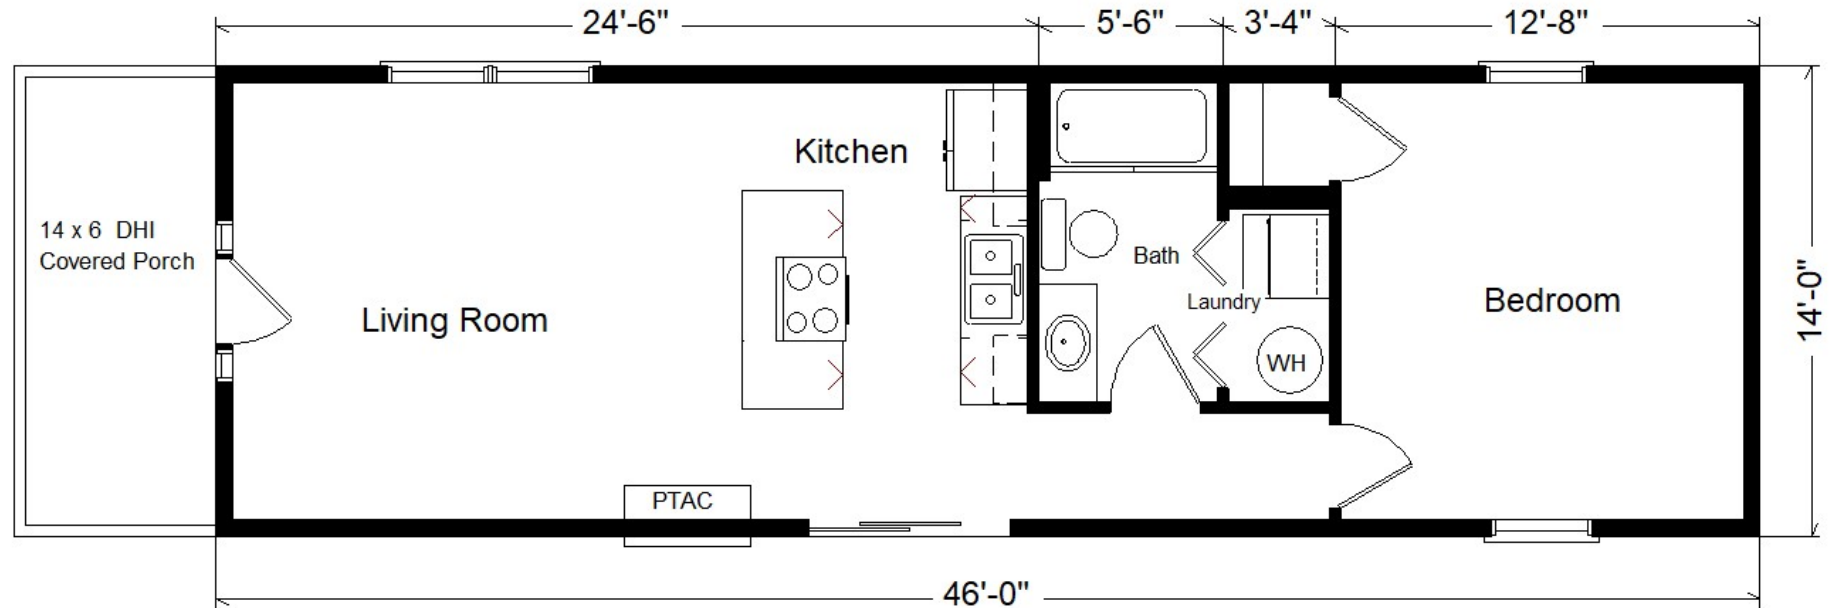

Model #3
46' CABIN/MiniHome
w/Optional 6' Porch
644 sq. ft.

Design Homes, Inc.

Prairie du Chien, WI
(#10887 -9-6)

Base Price: \$53,923.00

This Cabin Displays The Following Options:

6' Porch w/Trex Decking and Railings	5,712.00
Vaulted Ceilings (Great Room & Porch)	918.00
Pine Car Siding on Gr. Room Ceilings	1,733.00
Crown Molding	140.00
Pull-down Kohler Faucet (K560-CP)	215.00
Select Cabinet Option	567.00
4 LED Recessed Lights	235.00
Wire for Both El. Range 110 & 220	118.00
2 DHI Paddle Fan/Lights	326.00
Amana Hybrid PTAC Htg & Cooling	2,835.00
Laundry Hook-ups	428.00
Bath Fan w/Heat	46.00
Cabinet Door on 200 Amp Panel	120.00
Vanity Drawer Base	226.00
ORB Bath Package	495.00
Recessed Bathroom Med. Cabinet	65.00
52 Gal. El Water Heater	654.00
Window Lineals (x4)	260.00
Pella 6' Patio Door	937.00
Painted Exterior Door (1 side)	147.00
2 Sidelights	1,664.00
Paint 1 Side of Sidelights	250.00
Exterior Door Credit	-365.00

Total With Options Shown: \$71,649.00

Price Includes: Delivery up to 200 miles from PdC, WI, Crane Work, All Blueprints, R55 Ceilings, R21 Exterior Walls, Kohler Plumbing, Pella Windows, 200 Amp Service, All Applicable Tax and Much More!!

MN #BC146710

March 2021

Color Information

Nat. Clay Siding, White Trim, Weatherwood Shingles, White Bath, Peat Carpet, CDL77-04 Boathouse Brown Revwood Floors, SS Sink, Pecan Oak Trim & Doors, No Rangehood, White Pella Single-hung Windows, Butterum Granite Countertop, Saddle Trex Front Porch, ORB Hardware