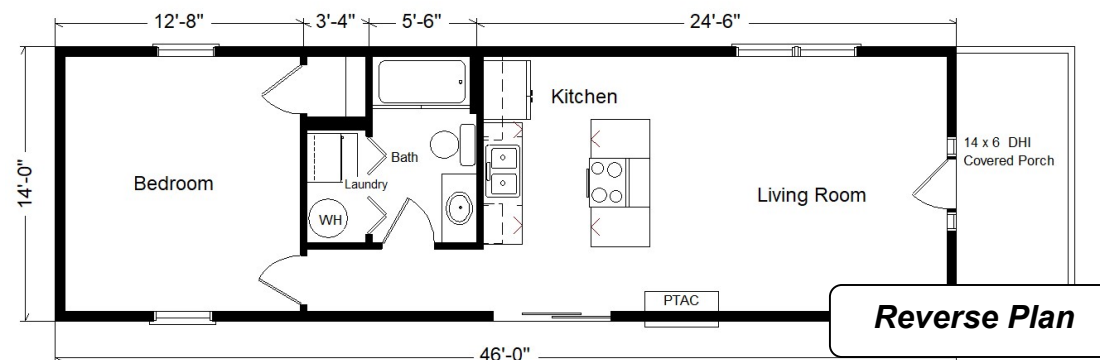

Model #3
46' CABIN/MiniHome
w/Optional 6' Porch
644 sq. ft.

Design Homes, Inc.

Prairie du Chien, WI
(#10887 -9-6)

Base Price: $53,923.00

This Cabin Displays The Following Options:

6' Porch w/Trex Decking and Railings	5,712.00
Vaulted Ceilings (Great Room & Porch)	918.00
Pine Car Siding on Gr. Room Ceilings	1,733.00
Crown Molding	140.00
Pull-down Kohler Faucet (K560-CP)	215.00
Select Cabinet Option	567.00
4 LED Recessed Lights	235.00
Wire for Both El. Range 110 & 220	118.00
2 DHI Paddle Fan/Lights	326.00
Amana Hybrid PTAC Htg & Cooling	2,835.00
Laundry Hook-ups	428.00
Bath Fan w/Heat	46.00
Cabinet Door on 200 Amp Panel	120.00
Vanity Drawer Base	226.00
ORB Bath Package	495.00
Recessed Bathroom Med. Cabinet	65.00
52 Gal. El Water Heater	654.00
Window Lineals (x4)	260.00
Pella 6' Patio Door	937.00
Painted Exterior Door (1 side)	147.00
2 Sidelights	1,664.00
Paint 1 Side of Sidelights	250.00
Exterior Door Credit	-365.00

Total With Options Shown: $71,649.00

Price Includes: Delivery up to 200 miles from PdC, WI, Crane Work, All Blueprints, R55 Ceilings, R21 Exterior Walls, Kohler Plumbing, Pella Windows, 200 Amp Service, All Applicable Tax and Much More!!

MN #BC146710

March 2021

Color Information

Nat. Clay Siding, White Trim, Weatherwood Shingles, White Bath, Peat Carpet, CDL77-04 Boathouse Brown Revwood Floors, SS Sink, Pecan Oak Trim & Doors, No Rangehood, White Pella Single-hung Windows, Butterum Granite Countertop, Saddle Trex Front Porch, ORB Hardware