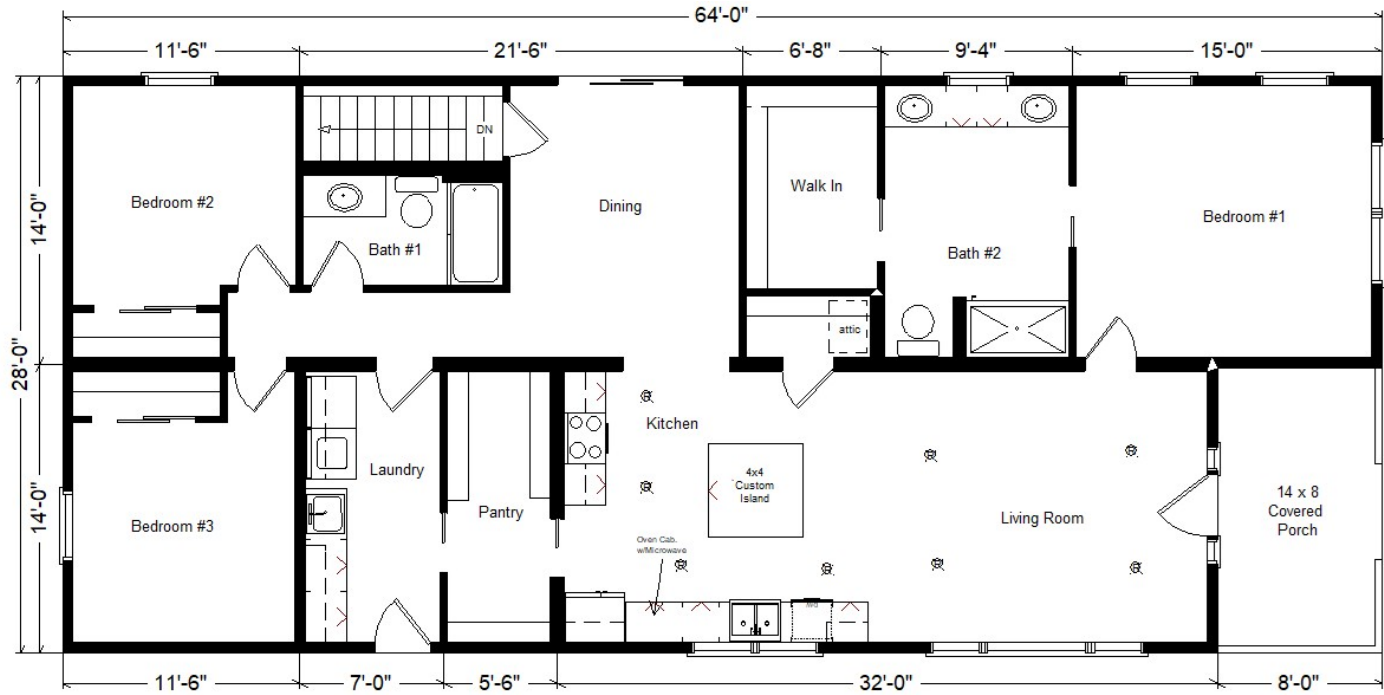

Model #2
28x60 Ranch
1,680 sq. ft.
w/8' Covered Porch

Design Homes, Inc.

Prairie du Chien, WI
(#11436 -4-6)

March 2025

Color Information
Colonial White Vinyl Siding, Black Trim, Moire Black Shingles, LP Onyx Window/Door Lineals, SS Country Sink, Mystic and Onyx Painted Cabinets, White Painted Trim & Doors, White Baths, #1250 Bath #1 Vanity Top, Indian Pearl Quartz Top in Bath #2, Truffle Carpet, LX102 Vinyl Floors, Cedar Chestnut Floors, #782 Bav. Cream in Baths/Laundry Rooms, Black Pella Impervia Dbl-hung Windows w/White Interiors, Indian Pearl Quartz Kitchen Countertops, Jamocha Granite Top in Laundry, Matte Black Hardware

Prices are Subject to Change

Price Includes: Crane Setting, All Blueprints, R55 Ceilings, R21 Exterior Walls, Kohler Plumbing, Pella Windows, 200 Amp Service, All Applicable Tax and Much More!!
*See Sales Rep For Any Applicable Delivery Fees