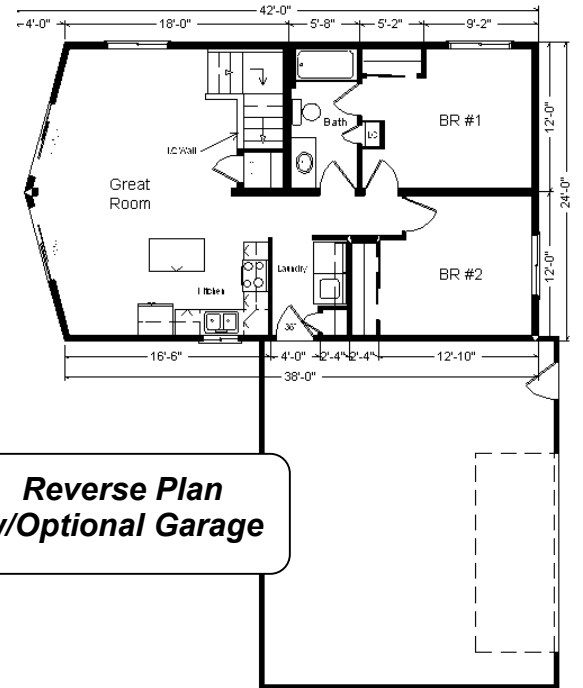

Reverse Plan w/Optional Garage