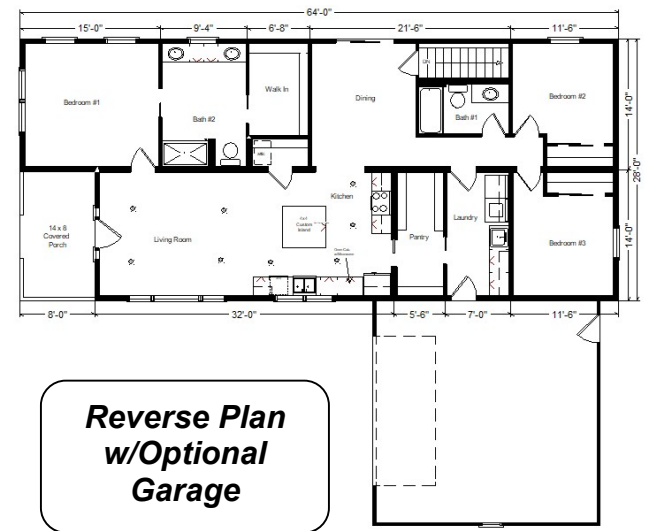

<b>Base Price:</b>	<b>\$171,941.00</b>
<b>This Home Displays The Following Options:</b>	
6/12 Roof Slope	3,136.00
9' Ceilings	3,326.00
8 x 14 Covered Porch	9,184.00
Window & Door Lineals	1,644.00
Window Grilles (x12)	1,236.00
Pella Impervia 6' Patio Door	3,527.00
Pella Impervia Dbl-hung Windows	8,183.00
White 3-Panel (13) Trim and Doors	8,518.00
Barn Door (x2)	750.00
Pocket Door (x2)	780.00
Rare Vintage Revv wood Floor Upgrade	653.00
Upgrade Carpets (Truffle)	1,232.00
Solid Tech Flooring (Baths & Laundry)	552.00
Recessed-look LED Lights (x16)	1,040.00
Wire for Microwave	75.00
Wire for Dishwasher	75.00
Wire for Electric Range	175.00
Laundry Area w/Cabinets	750.00
SS Laundry Sink/30" Base Cabinet	755.00
Upgrade and Extra Waldron Cabinets	
In Laundry Room	2,610.00
Ship Lap Siding in Laundry	672.00
Shelving for Walk-in Pantry	500.00
Closet Shelving Unit (BR #1)	385.00
Recessed Medicine Cabinet (Bath #1)	70.00
Extra 3/4 Bath	2,450.00
5' Icon Shower and Surround	1,850.00
5' Roller Black Shower Doors	1,250.00
Quartz Vanity Top (Bath #2)	1,998.00
End Splashes on Vanity (x2)	142.00
Double Vanity Sinks	725.00
2 Extra 18" Drawer Bases	1,055.00
Vanity Drawer Base (Bath #1)	226.00
Matte Black Baths Package	935.00
Back-lit LED Bathroom Mirrors (x3)	390.00
Waldron Painted Cabinets	6,100.00
4x4 Custom Kit. Island	1,200.00
Oven/Microwave Tall Cabinet	1,575.00
Quartz Kitchen Countertops	6,210.00
SS Country Apron Sink	825.00
Pulldown Kohler Faucet (K22033CP)	410.00
Crown Molding ( 23' )	460.00
Stand-alone SS Rangehood	995.00
Vent Rangehood to Exterior	200.00
2 Sidelights	2,720.00
Painted Fr. Door & Sidelights	577.00
Upgrade Coachlights (x3)	297.00
Extra Coachlight	97.00
<b>Total With Options Shown:</b>	<b>\$254,456.00</b>

Prices are Subject to Change

**Price Includes: Crane Setting, All Blueprints, R55 Ceilings, R21 Exterior Walls, Kohler Plumbing, Pella Windows, 200 Amp Service, All Applicable Tax and Much More!!**  
**\*See Sales Rep For Any Applicable Delivery Fees**