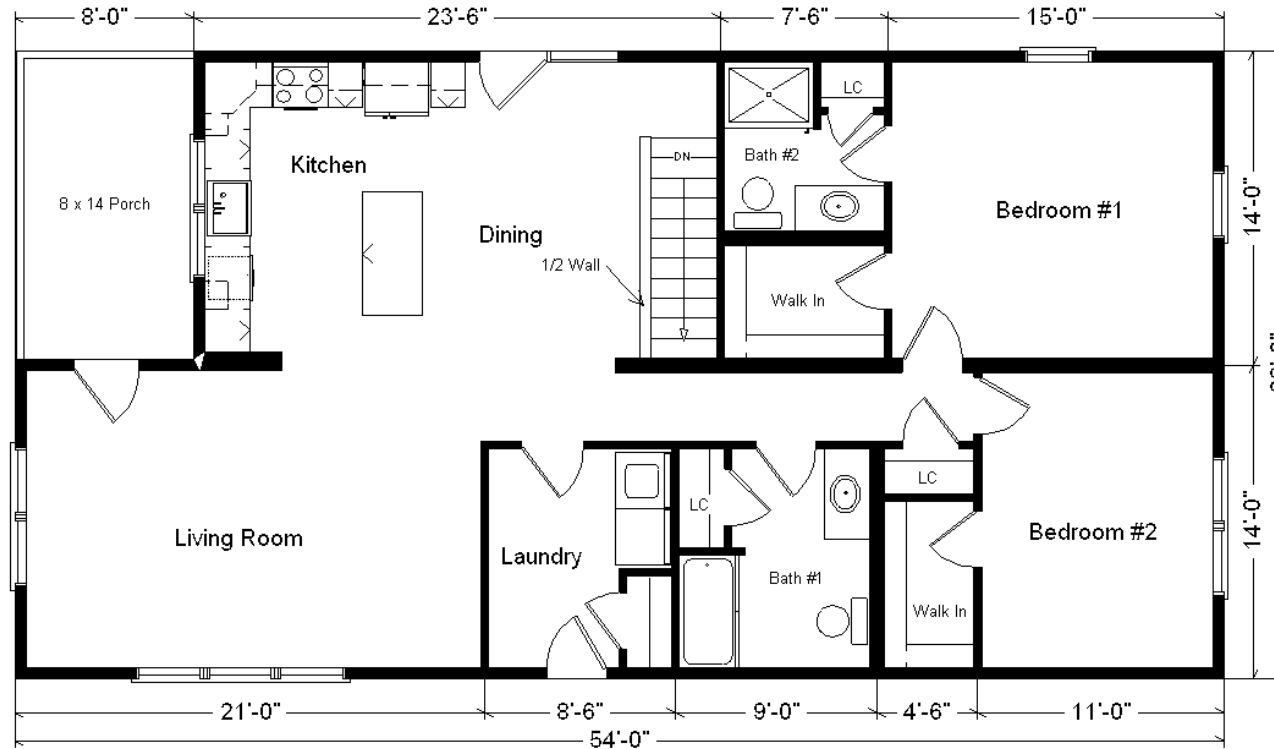

Model #17

28x50 Ranch 1,400 sq. ft.
w/8' x 14' Optional Porch

Design Homes, Inc.

Prairie du Chien, WI
(#10609 -7-6)

Base Price:	\$120,476.00
This Home Displays The Following Options:	
8' x 14' Porch	7,605.00
5/12 Roof Slope	2,268.00
Premium Color Vinyl Siding	497.00
LP Siding on Porch Walls	837.00
WeatherShield Windows (disc.)	5,458.00
Window and Door Lineals	983.00
Vaulted Ceilings (LR, DR, Kit, Laundry)	1,566.00
3 Panel Oak Doors	2,354.00
Rare Vintage Revwood in LR/Hallway	1,696.00
Wire for Electric Range	100.00
Paddle Fan/Light (LR)	204.00
Track Lighting (Kit.)	75.00
Ayden Rustic Birch Cabinets.	3,605.00
APC Cabinet Option (Kitchen)	1,494.00
BLS Corner Cabinet	616.00
24" Super Pantry Cabinet (90")	1,481.00
Base Waste Basket Cabinet	214.00
Ceramic Tile Backsplash	350.00
Crown Molding (39')	663.00
Kohler Single-bowl Sink	334.00
Kohler Pull-down Faucet (K560-BZ)	235.00
Rubbed Bronze Bath Package	795.00
Extra 3/4 Bath	2,450.00
Vanity Drawer Base (x2)	140.00
Recessed Medicine Cabinet (x2)	130.00
Laundry Area Hook-ups	428.00
Whirlpool Dishwasher (WDF320)	579.00
Whirlpool Microwave (WMH310)	364.00
Suntube (x2)	1,198.00
Painted Exterior Doors	294.00
W-Shield 6' Patio Door (disc.)	2,576.00

Total With Options Shown: \$162,065.00

Color Information

Spruce Siding w/Clay Corners, LP Canyon Siding on Porch, Clay Trim, Heatherblend Shingles, Clay Lineals, White Baths, #150 Vanity Tops, Peat Carpet, 9510 Vinyl Floors, Cedar Chestnut Wood Laminate, WeatherShield Tan Dbl-hung Windows w/Pecan Interiors, Pecan Oak Trim and 3-Panel Doors, Black Dishwasher & Microwave, Jamocho Granite Countertop, Tan Exterior Doors, Saddle Composite Porch