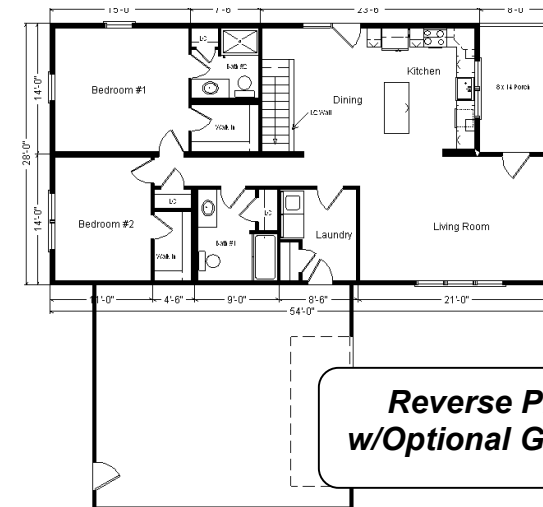

Reverse Plan w/Optional Garage

March 2021

MN #BC146710