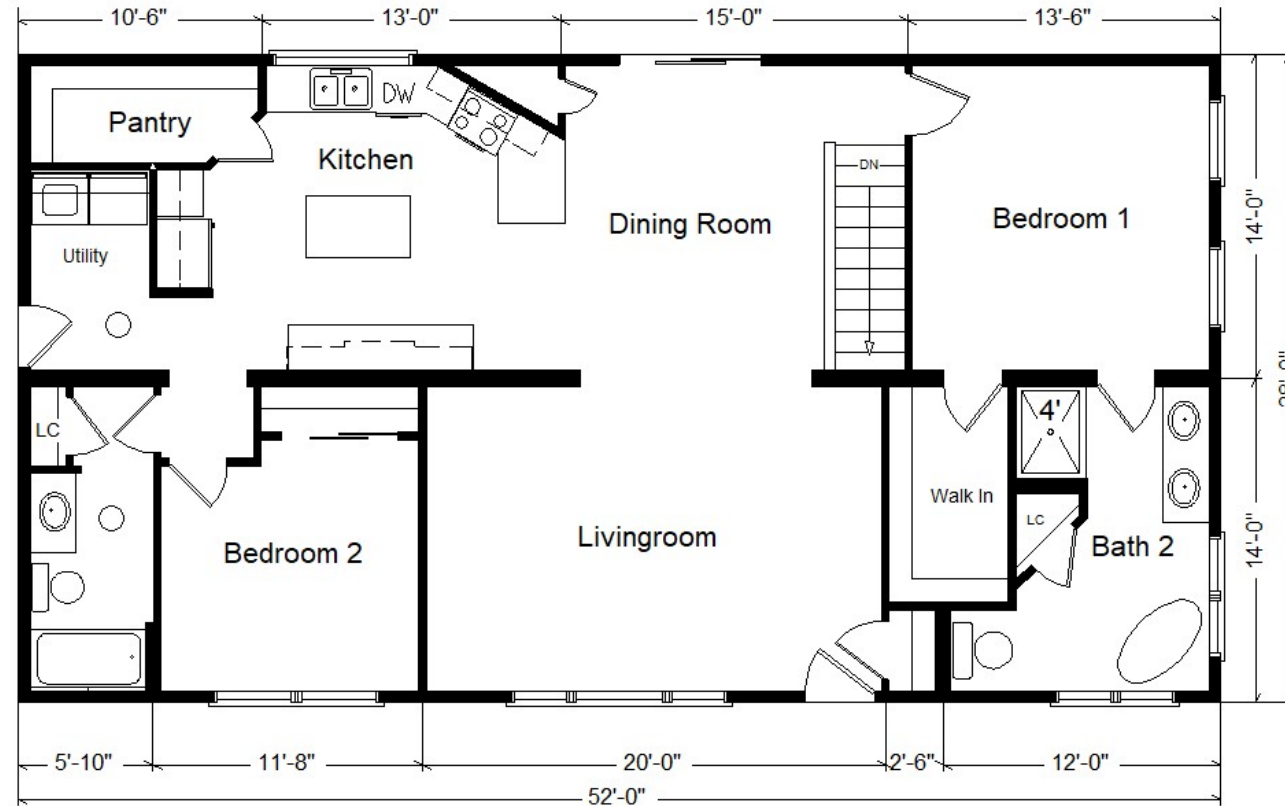

Model #15

28x52 Ranch 1,456 sq. ft.

Design Homes, Inc.

Prairie du Chien, WI

(#10842 -9- 6)

Base Price:	\$123,877.00
This Home Displays The Following Options:	
6/12 Roof Slope	2,548.00
9' Ceilings	2,777.00
Large Gable	1,995.00
Extra Roof Detail	217.00
Premium Color Vinyl Siding	648.00
Window and Door Lineals	1,068.00
Tile Look Vinyl Plank (Bathrooms)	925.00
Laundry Hook-Ups	428.00
Wire for Electric Range	100.00
Extra 3/4 Bath	2,450.00
Double Sink Vanity	725.00
Stand Alone Tub/Chrome Faucet	3,150.00
Shower Doors (Bath #2)	285.00
Vanity Drawer Bases	490.00
Recessed Medicine Cabinet (Bath #1)	65.00
Oil Rubbed Bronze Bath Package	920.00
Quartz Kitchen Countertops	6,794.00
SS Apron Sink (EL-84)	550.00
Pulldown Kitchen Faucet (K22033CP)	385.00
Korbet Maple Cabinets	4,532.00
APC Cabinet Option (Kit.)	1,450.00
Custom Cabinets	407.00
5' of Extra APC Base Cabinets	1,605.00
5' of Mullion Glass Cab. Doors	441.00
Crown Molding (28')	476.00
SS Whirlpool Microwave (32519)	494.00
Extra Kitchen Light Fixture	45.00
White Trim and 6 Panel H.C. Doors	3,610.00
Suntubes (x2)	1,198.00
Kitchen Picture Window	479.00
Upgrade Front Door (SS866)	1,163.00
Pella 250 Dbl-hung Vinyl Windows	660.00
Master Bath Windows w/Safety Glass	2,869.00
Window Grille x12 (prairie style)	816.00
6' Pella Enc. Patio Door	937.00
Total With Options Shown:	\$171,579.00

MN #BC146710

Color Information

Flagstone Vinyl Siding, White Trim and Lineals, Moire Black Shingles, Flagstone Cabinets, White Trim & Doors, White Baths, #231 Vanity Tops, Flint Carpet, #96 Rockprt LVP Flooring, #990 Russet LVP in Bath #2, White Pella 250 Dbl-hung Windows, Rocky Shores Quartz Kitchen Countertops (no BS)