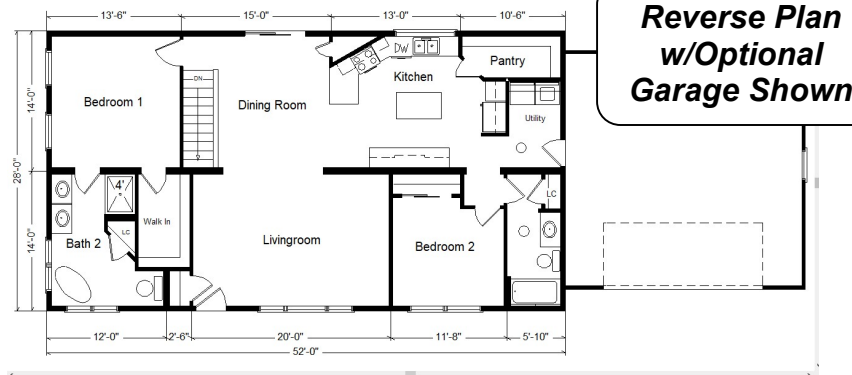

Reverse Plan w/Optional Garage Shown

MN #BC146710

Price Includes: Delivery up to 200 miles from PdC, WI, Crane Work, All Blueprints, R55 Ceilings, R21 Exterior Walls, Kohler Plumbing, Pella Windows, 200 Amp Service, All Applicable Tax and Much More!!