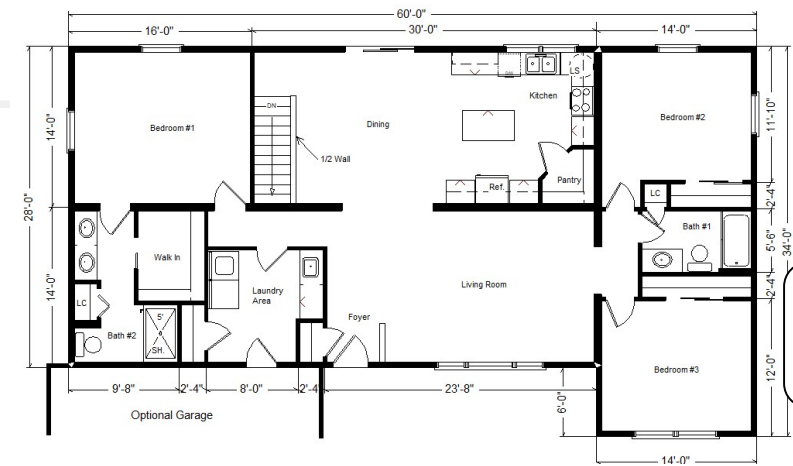

Price Includes: Delivery up to 200 miles from PdC, WI, Crane Work, All Blueprints, R55 Ceilings, R21 Exterior Walls, Kohler Plumbing, Pella Windows, 200 Amp Service, All Applicable Tax and Much More!!