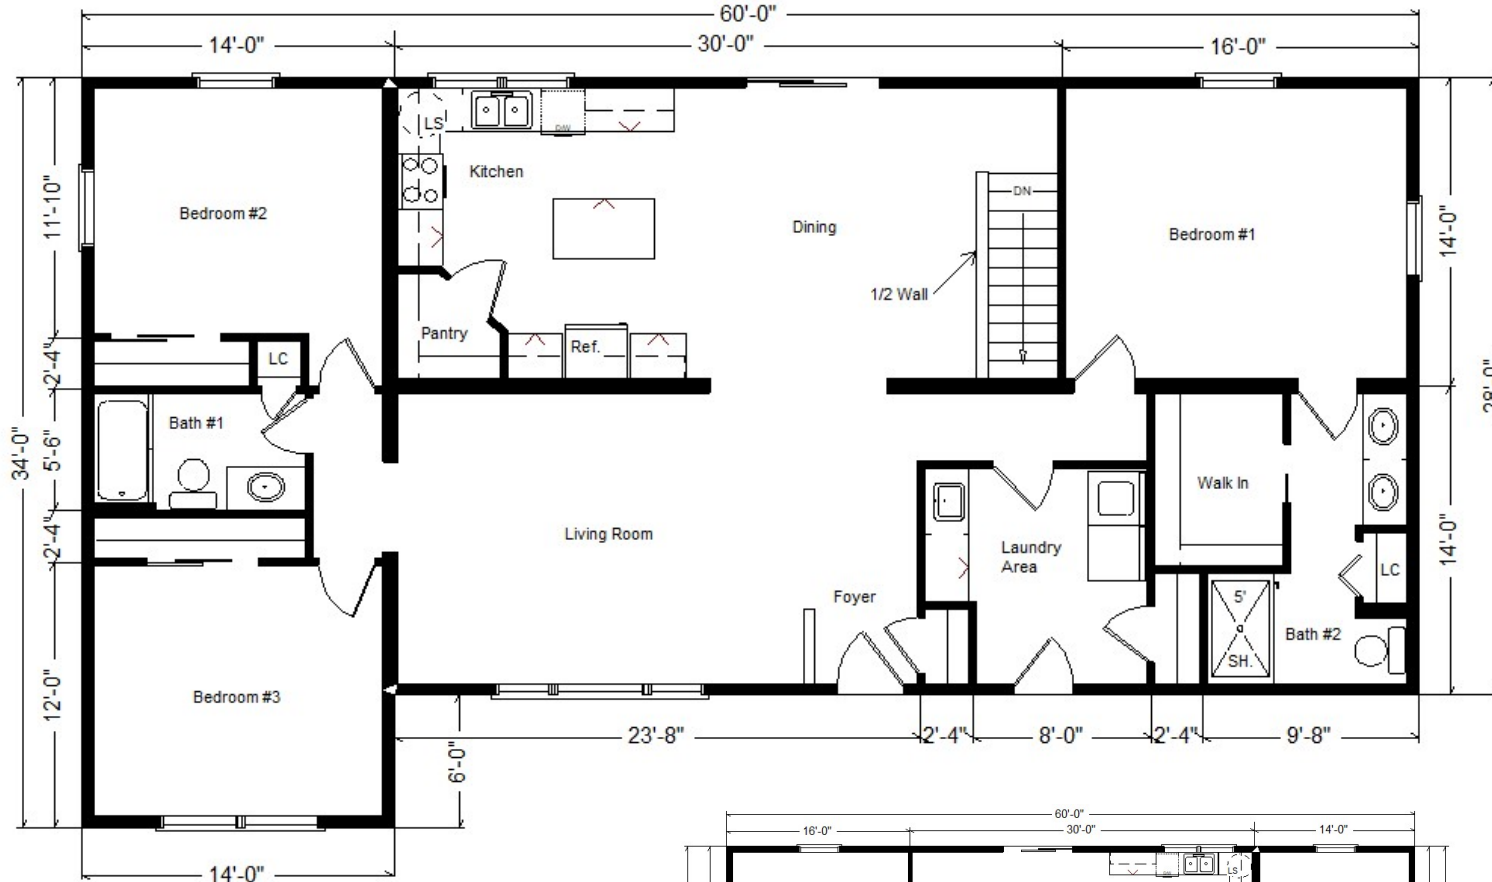

Model #13

28x63 3-Piece Ranch
1,764 sq. ft.

Design Homes, Inc.

March 2021

Prairie du Chien, WI (#10936 -0- 6)

Base Price:	$154,766.00
This Home Displays The Following Options:	
6/12 Roof Slope	3,087.00
9' Walls	3,369.00
Window and Door Lineals	1,003.00
Pella 350 Series Dbl-hung Windows	5,642.00
Pella 350 Patio Door w/Shades	3,441.00
Vaulted Ceilings (LR, Din & Kit.)	1,610.00
Wire for Electric Range	100.00
4 LED "can-look" Lights	260.00
Laundry Area Hook-ups	428.00
Laundry Sink w/6' of Benton Cabs.	1,440.00
Extra 3/4 Bath	2,450.00
Double Sink Vanity	725.00
Cultured Granite Vanity Tops	561.00
5' Shower Upgrade (Bath #2)	178.00
Vanity Drawer Bases (x3)	490.00
Rubbed Bronze Bath Package	920.00
Quartz Kitchen Countertops	6,429.00
Kohler Pull-down Kit. Faucet (BRZ)	235.00
Three Panel Oak Doors (x14)	2,996.00
Pocket Door (Bath #2)	204.00
Premium Trim Package	2,835.00
Benton Birch Cabinets	2,858.00
APC Kitchen Cabinet Option	1,494.00
4' of Extra APC Base Cabinets	1,064.00
Lazy Susan (SCR36)	527.00
Subway Tiled Backsplash	350.00
MT Crown Molding (24')	744.00
WP Microwave (WMH32519)	454.00
WP Dishwasher (WDF520)	654.00
Frosted Pantry Door	625.00
Upgrade Front Door (SS866MNTP)	1,163.00
Painted Exterior Door (garage)	147.00

Total With Options Shown: $203,249.00