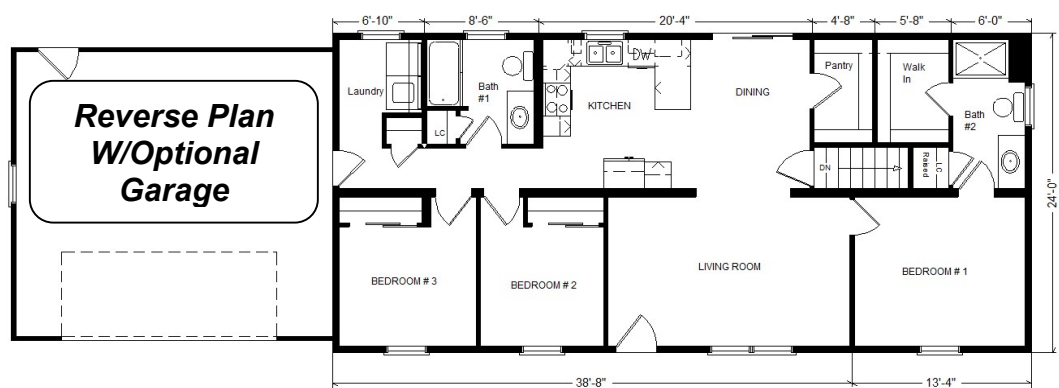

Model #12
52' Classic Ranch
 1,248 sq. ft.

Design Homes, Inc.
 Prairie du Chien, WI
 (#11002-0-6)

Base Price:	\$100,649.00
This Home Displays The Following Options:	
Medium Gable	1,456.00
Vaulted Ceilings	980.00
Premium Color Vinyl Siding	457.00
Window Lineals	585.00
** Pella Enc. Patio Door (upcharge)	593.00
Painted Exterior Doors (1 side)	294.00
** 3 Extra Enc. Windows	693.00
Window Grilles (x9)	612.00
1 Additional Marriage Wall Opening	450.00
Wire for Elec. Range	100.00
Extra 3/4 Bath	2,450.00
Vanity Top Drawers (x2)	140.00
Sinclair Birch Cabinets	1,272.00
Crown Molding (32')	544.00
Hi-def Kitchen Countertops	274.00
Subway Tile Backsplash	350.00
Custom Cabinets	430.00
Country Apron Sink (K3942-4)	650.00
Kohler Pull-down Faucet (K560-CP)	215.00
Laundry Area Hook-ups	428.00

Total With Options Shown: \$113,622.00

** Discontinued Pella Encompass Series

April 2021

MN #BC146710

Color Information

Autumn Red Siding, Clay Trim, Heather Blend Shingles, Clay Lineals, SS Sink and Rangehood, Hazelnut Oak Trim & Doors, White Baths, #250 Vanity Tops, Flint Carpets, Revwood Sail Cloth, Fossil Pella Sgl-hung Windows, Crema Mascarello Kitchen Countertops, Brushed Nickel Hardware, Sarsaparilla Cabinetry