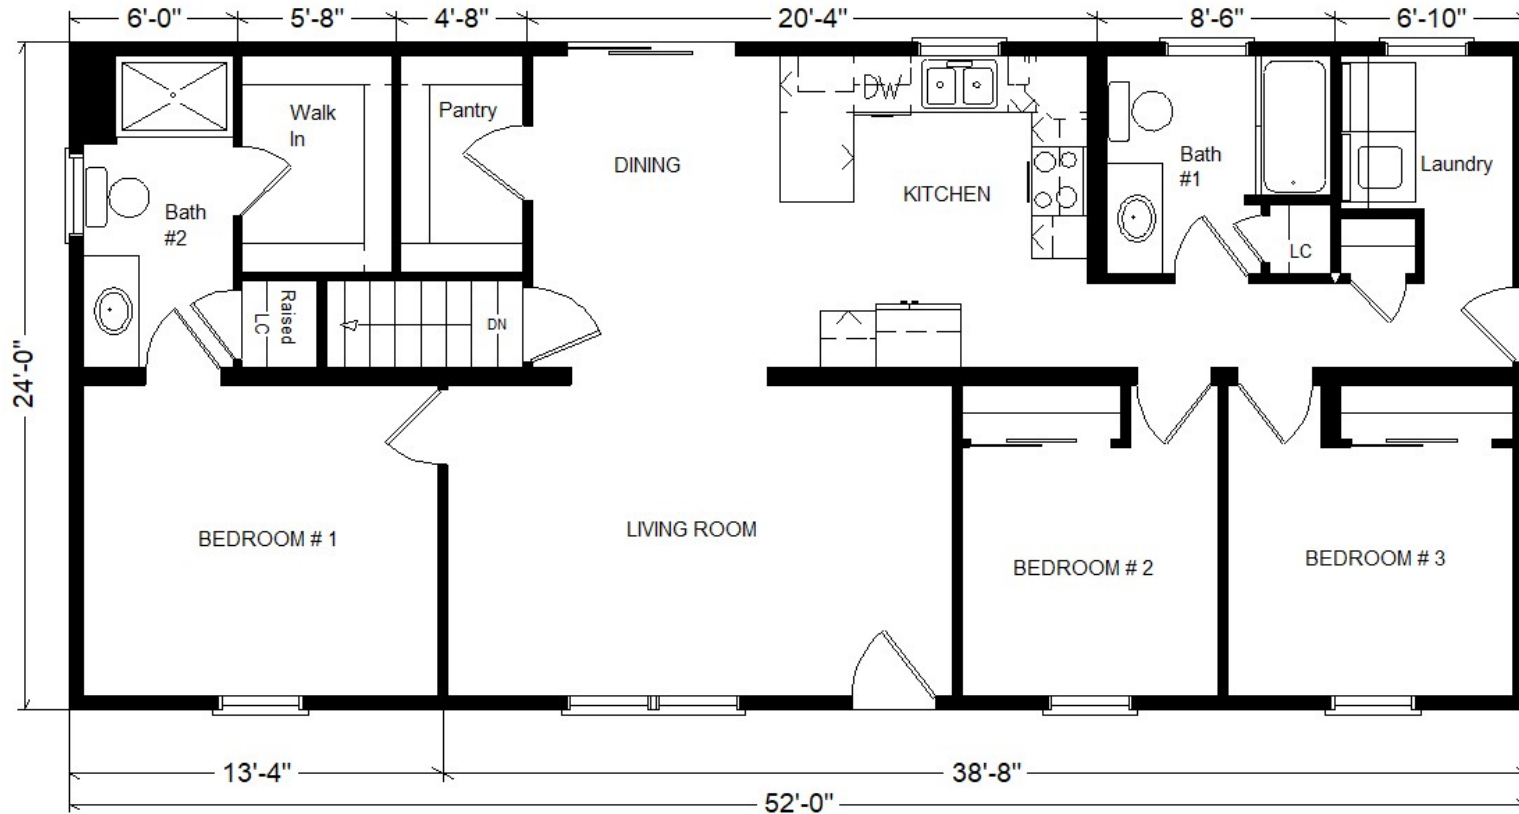

Model #12
52' Classic Ranch
 1,248 sq. ft.

Design Homes, Inc.
 Prairie du Chien, WI
 (#11002-0-6)

Base Price:	\$100,649.00
This Home Displays The Following Options:	
Medium Gable	1,456.00
Vaulted Ceilings	980.00
Premium Color Vinyl Siding	457.00
Window Lineals	585.00
** Pella Enc. Patio Door (upcharge)	593.00
Painted Exterior Doors (1 side)	294.00
** 3 Extra Enc. Windows	693.00
Window Grilles (x9)	612.00
1 Additional Marriage Wall Opening	450.00
Wire for Elec. Range	100.00
Extra 3/4 Bath	2,450.00
Vanity Top Drawers (x2)	140.00
Sinclair Birch Cabinets	1,272.00
Crown Molding (32')	544.00
Hi-def Kitchen Countertops	274.00
Subway Tile Backsplash	350.00
Custom Cabinets	430.00
Country Apron Sink (K3942-4)	650.00
Kohler Pull-down Faucet (K560-CP)	215.00
Laundry Area Hook-ups	428.00

Total With Options Shown: \$113,622.00

** Discontinued Pella Encompass Series

April 2021

MN #BC146710

Color Information

Autumn Red Siding, Clay Trim, Heather Blend Shingles, Clay Lineals, SS Sink and Rangehood, Hazelnut Oak Trim & Doors, White Baths, #250 Vanity Tops, Flint Carpets, Revwood Sail Cloth, Fossil Pella Sgl-hung Windows, Crema Mascarello Kitchen Countertops, Brushed Nickel Hardware, Sarsaparilla Cabinetry