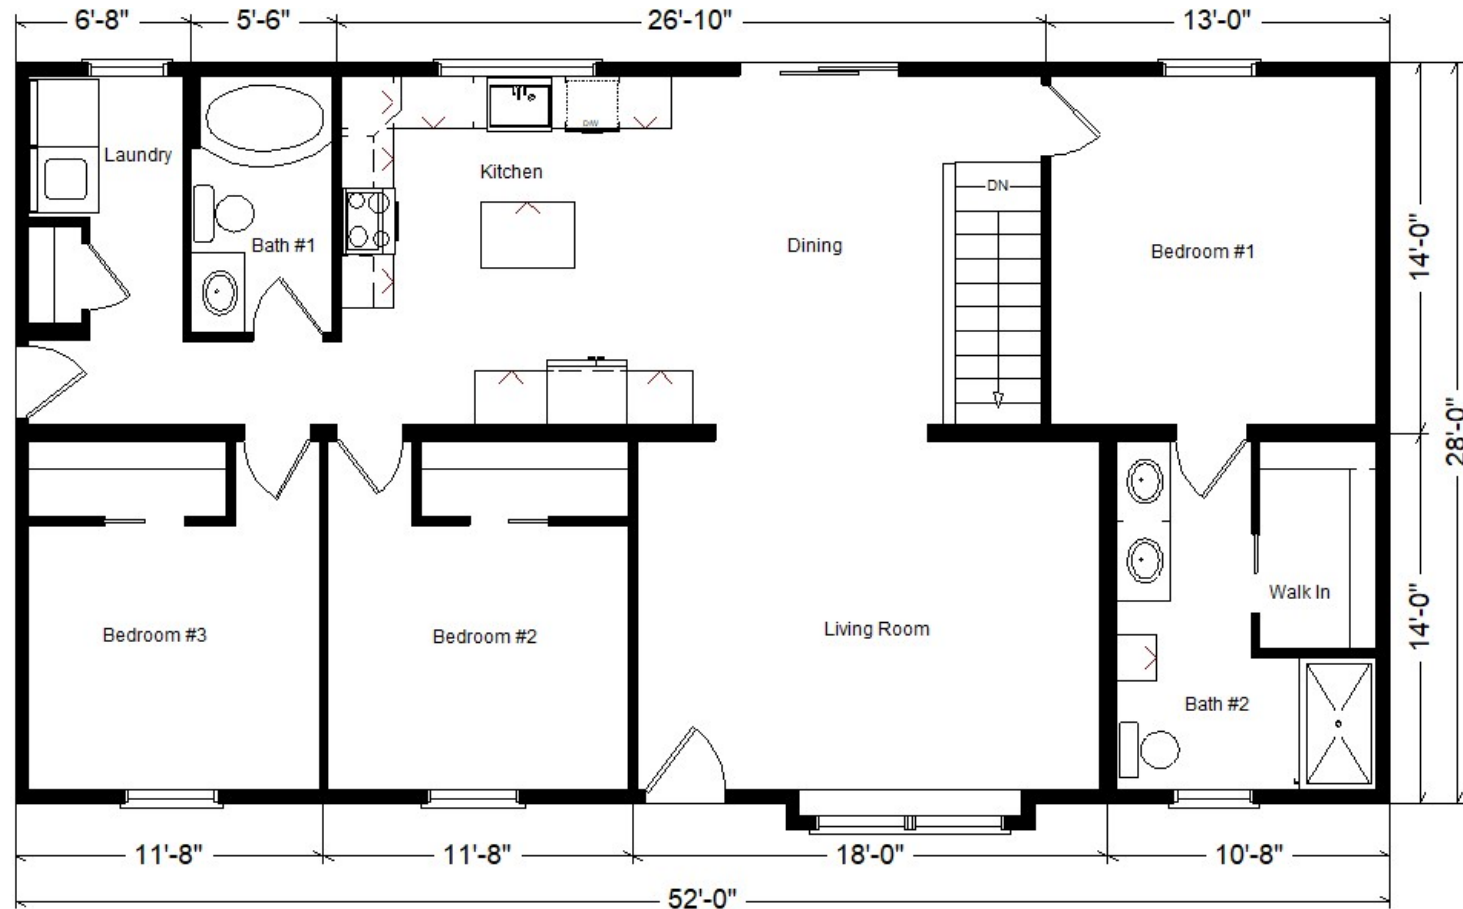

Total With Options Shown: \$171,595.00

Model #1
28x52 Ranch 1,456 sq. ft.

Design Homes, Inc.

Prairie du Chien, WI

(#10840 -9- 6)

MN #BC146710

Color Information
Espresso Vinyl Siding, Stone Trim, Weatherwood Shingles, Sav. Wicker Lineals, Autumn Stained Cabinets, Pecan Oak Trim & Doors, White Baths, #688 Vanity Tops, #702 Bark Carpet, #14 Gun Metal and #260 Coral Reef LVP Flooring, Tan Pella 250 Dbl-hung Windows, SS Appliances, Sink and Rangehood, Auburn Abyss Quartz Kitchen Countertop, ORB Hardware