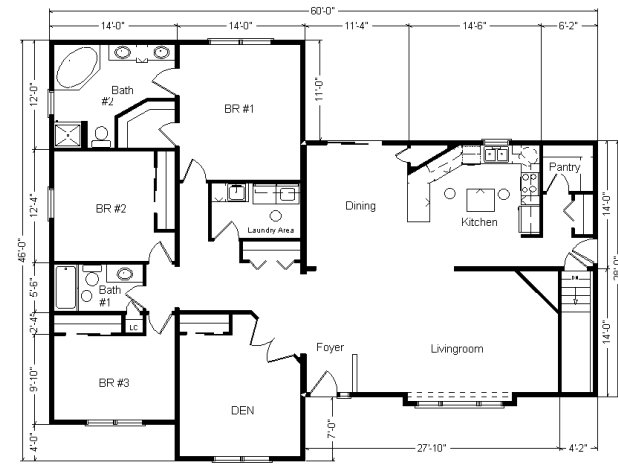

Display Model is Sold

Price Includes: Delivery of display home up to 100 miles, Crane Work, All Blueprints, R55 Ceilings, R21 Exterior Walls, Kohler Plumbing, Pella Windows, 200 Amp Service, All Applicable Tax and Much More!!

March 2021

Color Information
Hearthstone Siding, Clay Northwood Shake Accents, White Trim, White Lineals, Weathered Wood Shingles, White Baths, Car. Parchment Vanities, Wheat Carpet, 91180 Vinyls, Saddle Oak Trim & Doors, Pella White Dgl-hung Windows, Black Microwave, Crema Mascarello Countertop, SS Sink

Reverse Plan