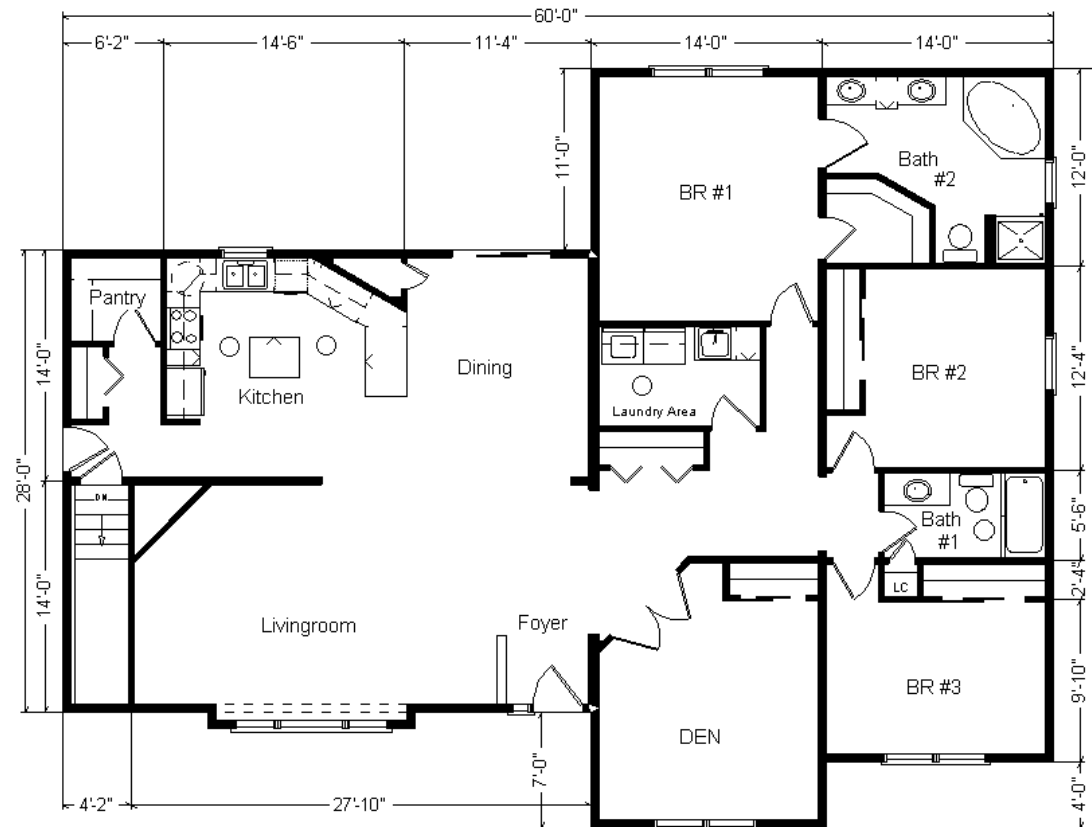

# Model #6

28x76 4-Sec Ranch 2,128 sq. ft.

# Design Homes, Inc.

Missouri Valley, IA

(#10442 - 5 4)

<b>Base Price:</b>	<b>\$185,187.00</b>
<b>This Home Displays The Following Options:</b>	
6/12 Roof Slope	3,724.00
Medium Gable	1,456.00
1' Bump-out LR Window	859.00
Premium Color Vinyl Siding	702.00
Northwoods Shake Siding Accents	999.00
Pella Enc. Dbl-hung Windows	1,559.00
Window Lineals	780.00
Vaulted Ceilings (LR, DR, Kitchen)	1,610.00
Upgrade Carpets (Go Softly)	1,479.00
Interior French Doors w/Glass	1,185.00
Brushed Nickel Bath Fixtures	1,165.00
Extra 3/4 Bath	2,450.00
Laundry Area w/Cabinets	750.00
Laundry Sink/Cabinets	1,154.00
Double Sink Vanity	725.00
Corner Whirlpool Tub (disc.)	3,200.00
Vanity Base Drawers (x3)	396.00
Vanity Super Cabinet (PSC1590)	1,199.00
Recessed Medicine Cabinet (x2)	130.00
Saybrooke Birch Cabinets	2,858.00
Select Option w/FX Drawers (Kitchen)	567.00
Lazy Susan	527.00
Ceramic Tile Backsplash	350.00
Crown Molding Above Kit Cabinets (21')	357.00
Hi Definition Kit. Countertops	371.00
Kohler Pull-down Kit. Faucet	235.00
Whirlpool Microwave (WMH310)	364.00
Suntube (x4)	2,396.00
Sidelight (S692)	933.00
Upgrade Front Door (S684HRR)	370.00
Pella Enc. 6' Sliding Patio Door	937.00

**Total With Options Shown: \$220,974.00**

**Display Model is Sold**

**Price Includes: Delivery of display home up to 100 miles, Crane Work, All Blueprints, R55 Ceilings, R21 Exterior Walls, Kohler Plumbing, Pella Windows, 200 Amp Service, All Applicable Tax and Much More!!**