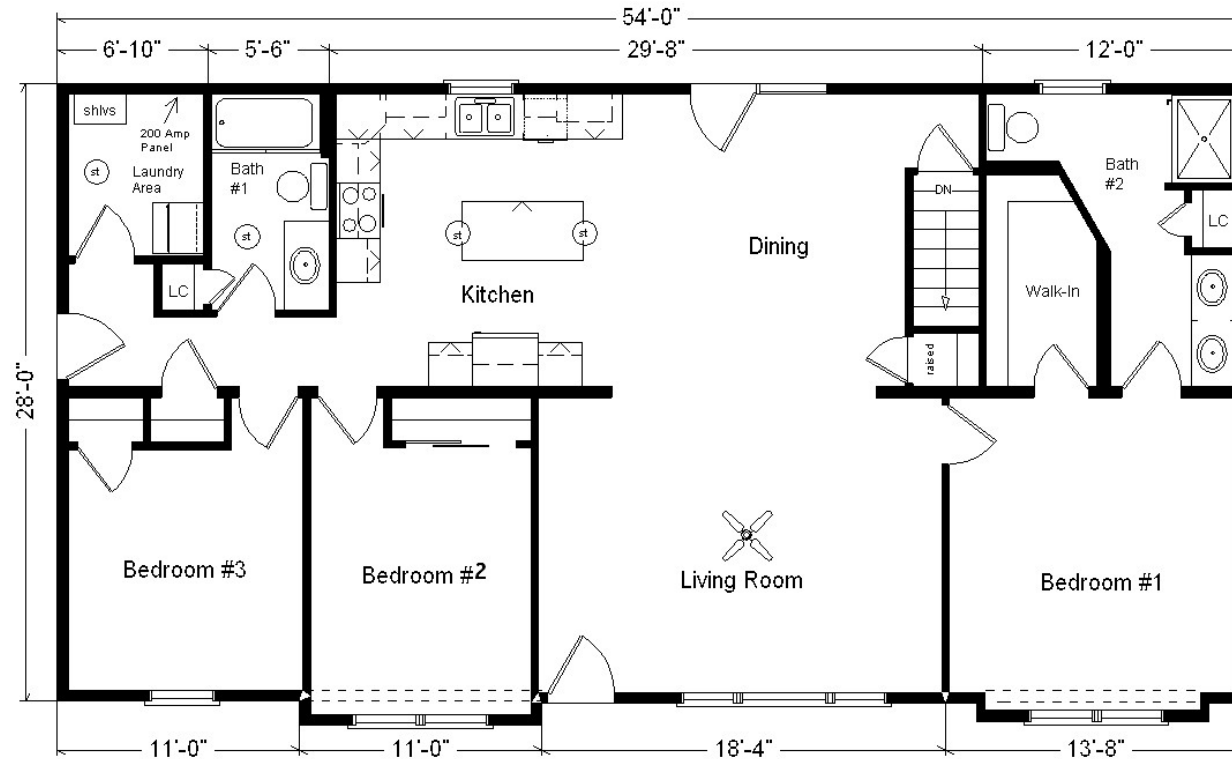

Model #4

28x54 Ranch 1,530 sq. ft.

Design Homes, Inc.

Missouri Valley, IA
(#9794 -1-6)

Base Price:	\$127,280.00
This Home Displays The Following Options:	
6/12 Roof Slope	2,646.00
Double Gable	2,358.00
Medium Gable	1,456.00
2-1' Bump-out Rooms	1,718.00
Dbl. 6" Vinyl Siding (disc.)	2,403.00
Split-shake Siding Accents	905.00
Peachtree Windows(disc)	4,613.00
Shutters	378.00
Carpet Upgrade LR, BR #1 (EDL II)	1,349.00
Carpet Upgrade BR2 & 3 (Winsford)	401.00
Vaulted Ceilings R-50 (LR, Din & Kit.)	1,444.00
6 Panel Oak Doors (x7)	1,498.00
Paddle Fan Light (LR)	204.00
Laundry Area	428.00
Extra 3/4 Bath	2,450.00
Double Sink Vanity	725.00
Shower Door (x2)	720.00
Vanity Drawer Bases (x2)	264.00
Recessed Medicine Cabinet (x2)	130.00
Wire For Electric Range	100.00
Seneca Ridge Oak Cabinets (disc.)	2,400.00
5' of Extra Wall Cabinets	615.00
6' of Extra Base Cabinets	966.00
Custom Cabinets	281.00
Ceramic Tile Backsplash	350.00
Crown Molding (38')	646.00
Mullion Glass Door	134.00
Hi Macs Kitchen Countertop	5,301.00
Pull-out Kit. Faucet (K15160-CP)	195.00
Rubbed Bronze Package	920.00
4 Suntubes	2,396.00
Painted Exterior Front Door	147.00
Deadbolt (x2)	98.00
6' Peachtree Patio Door (disc.)	1,306.00

Total With Options Shown: \$169,225.00

Drapes & appliances shown are optional and not included in Total price.

April 2021

Color Information
S. Wicker Siding, Nat. Clay Shake Siding Accents, White Trim, Weatherwood Shingles, Green Shutters, White Baths, Cedar Carpet in LR & BR1, Timberline Carpet in BR2 & 3, 91057 Vinyls, S118 Cream Sink, Nutmeg Oak Trim & Doors, Peachtree Dbl-hung White Windows, Venetian Sand Countertop w/Rollover Edge