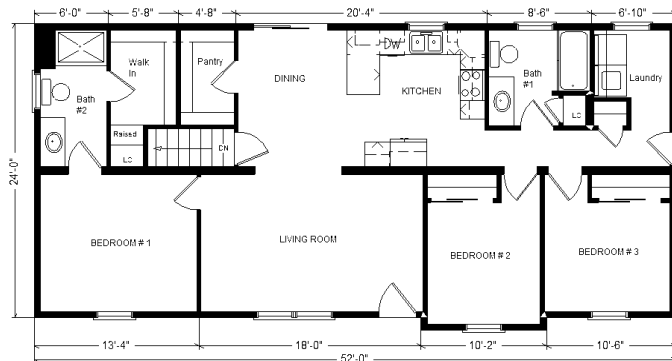

Model #3
52' Classic Ranch
 1,248 sq. ft.

Design Homes, Inc.
 Missouri Valley, IA
 (#10720-8-6)

Base Price:	\$100,648.00
This Home Displays The Following Options:	
Medium Gable	1,456.00
Extra Roof Detail	225.00
1' Bump-out Room	859.00
Vaulted Ceilings	980.00
Premium Color Vinyl Siding	519.00
Window Lineals	585.00
** Pella Vinyl Patio Door (upcharge)	541.00
** 3 Extra Pella Encompass Windows	693.00
1 Additional Marriage Wall Opening	450.00
Wire for Elec. Range	100.00
DHI Paddle Fan/Light (LR)	204.00
Extra 3/4 Bath	2,450.00
Vanity Top Drawers (x2)	140.00
Recessed Medicine Cabinet (x2)	130.00
Harrison Rustic Birch Cabinets(disc)	3,605.00
Select Cabinet Option	567.00
Custom Cabinets	430.00
Ceramic Tile Backsplash	350.00
Laundry Area Hook-ups	428.00

Total With Options Shown: \$115,360.00

** Discontinue Pella Encompass Series

**Reverse Plan
 W/Optional
 Garage**

Color Information
 Spruce Siding, Almond Trim, Weatherwood Shingles, Sav. Wicker Lineals, SS Sink, White Rangehood, Pecan Oak Trim & Doors, White Baths, #150 Vanity Tops, Bark Carpet, #65 Vinyl Plank, #91135 Vinyl in Bath #2, Tan Pella Sgl-hung Windows, Butterum Granite Kitchen Countertops