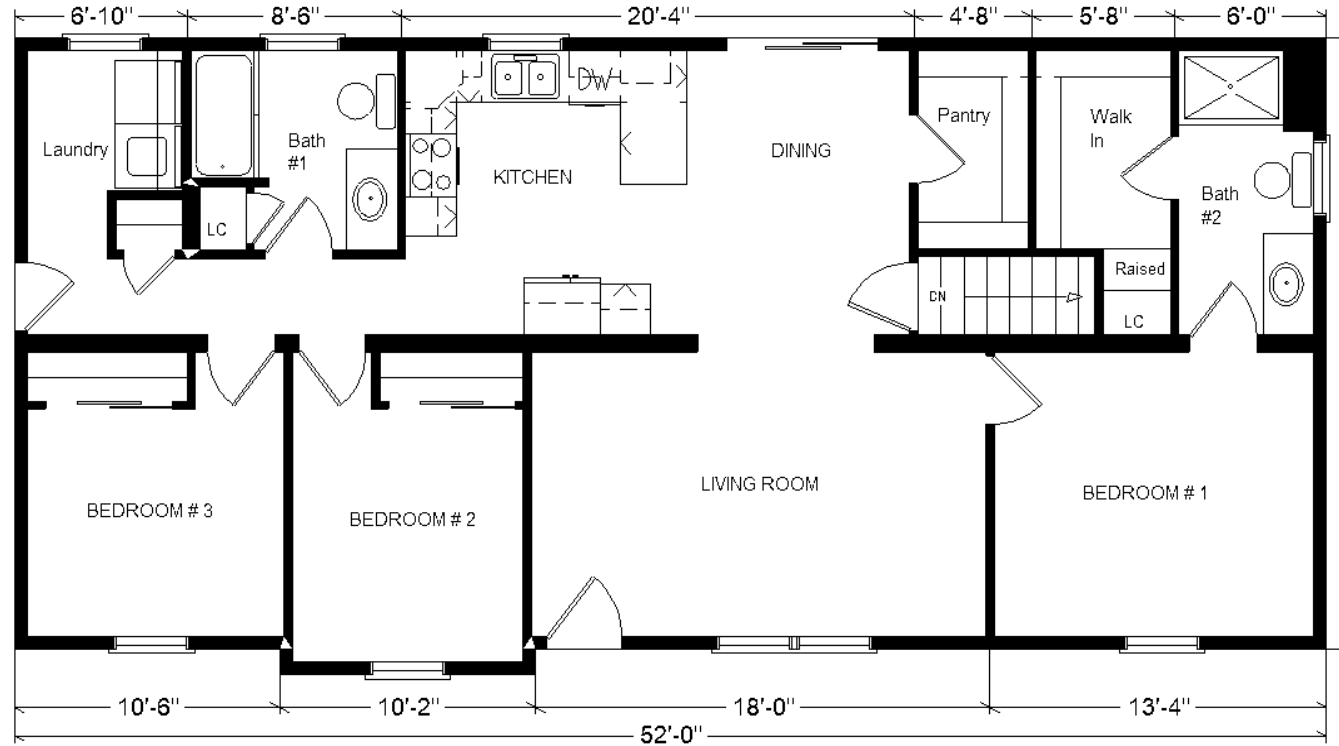

Model #3
52' Classic Ranch
 1,248 sq. ft.

Design Homes, Inc.
 Missouri Valley, IA
 (#10720-8-6)

Base Price:	\$100,648.00
This Home Displays The Following Options:	
Medium Gable	1,456.00
Extra Roof Detail	225.00
1' Bump-out Room	859.00
Vaulted Ceilings	980.00
Premium Color Vinyl Siding	519.00
Window Lineals	585.00
** Pella Vinyl Patio Door (upcharge)	541.00
** 3 Extra Pella Encompass Windows	693.00
1 Additional Marriage Wall Opening	450.00
Wire for Elec. Range	100.00
DHI Paddle Fan/Light (LR)	204.00
Extra 3/4 Bath	2,450.00
Vanity Top Drawers (x2)	140.00
Recessed Medicine Cabinet (x2)	130.00
Harrison Rustic Birch Cabinets(disc)	3,605.00
Select Cabinet Option	567.00
Custom Cabinets	430.00
Ceramic Tile Backsplash	350.00
Laundry Area Hook-ups	428.00

Total With Options Shown: \$115,360.00

** Discontinue Pella Encompass Series

**Reverse Plan
 W/Optional
 Garage**

Color Information
 Spruce Siding, Almond Trim, Weatherwood Shingles, Sav. Wicker Lineals, SS Sink, White Rangehood, Pecan Oak Trim & Doors, White Baths, #150 Vanity Tops, Bark Carpet, #65 Vinyl Plank, #91135 Vinyl in Bath #2, Tan Pella Sgl-hung Windows, Butterum Granite Kitchen Countertops