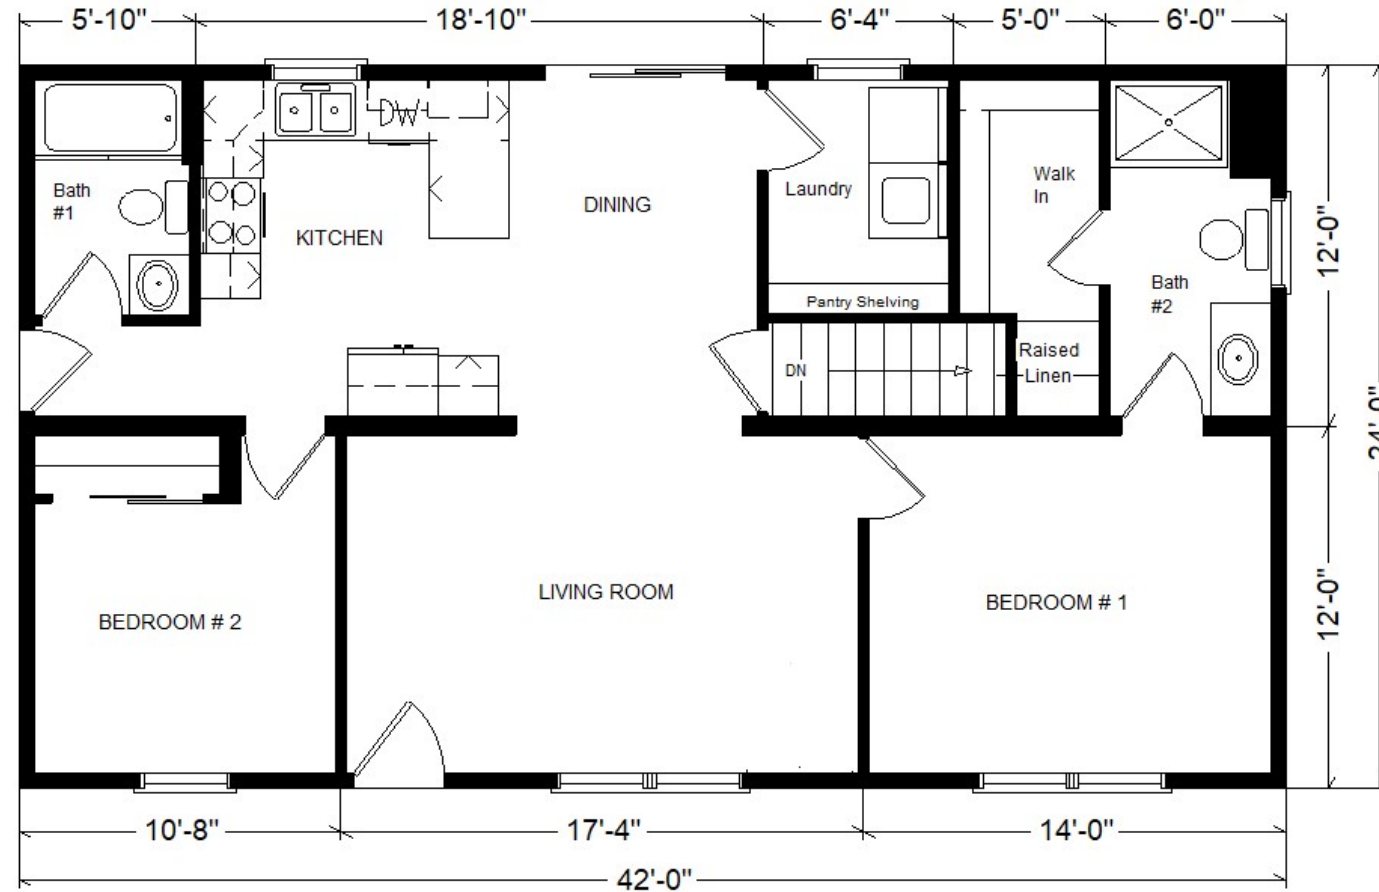

Model #2
42' Classic Ranch
 1,008 sq. ft.

Design Homes, Inc.

Missouri Valley, IA
 (#10838 -9-6)

Base Price:	\$84,918.00
This Home Displays The Following Options:	
Metal Roof	3,150.00
Window & Door Lineals	810.00
DHI Fan/Light (LR)	204.00
Vanity Drawer Base (VSB)	70.00
3/4 Bath	2,450.00
Recessed Medicine Cabinet (x2)	130.00
Ceramic Tiled Backsplash	350.00
Crown Molding (Kit Cabs.)	391.00
Vaulted Ceilings (LR,Kit,Din)	929.00
Laundry Area w/Cabinets	750.00
6' Pella Enc. Patio Door (upcharge)	541.00
2 Extra Windows	462.00
Total With Options Shown:	\$95,155.00

Price Includes:
 Delivery up to 200 miles from PdC, WI, Crane Work, All Blueprints, R55 Ceilings, R21 Exterior Walls, Kohler Plumbing, Pella Windows, 200 Amp Service, All Applicable Tax and Much More!!

Reverse Plan w/Optional Garage

March 2021

Color Information
 Nat. Clay Siding, Tan Windows/Lineals, Light Stone Metal Roofing, SS Sink, Saddle Oak Trim & Doors, Bisque Baths, #125 Vanity Tops, Flint Carpet, #68 Autumn Dusk LVP Flooring, Pella Tan Sgl-hung Windows, Star Dune Kitchen Countertops