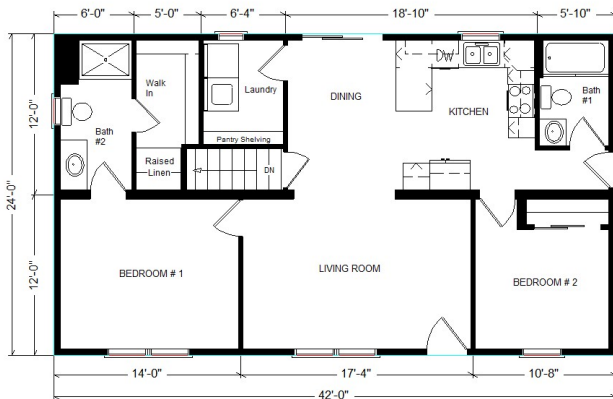

Reverse Plan w/Optional Garage

March 2021

Color Information
Nat. Clay Siding, Tan Windows/Lineals, Light Stone Metal Roofing, SS Sink, Saddle Oak Trim & Doors, Bisque Baths, #125 Vanity Tops, Flint Carpet, #68 Autumn Dusk LVP Flooring, Pella Tan Sgl-hung Windows, Star Dune Kitchen Countertops

MN #BC146710