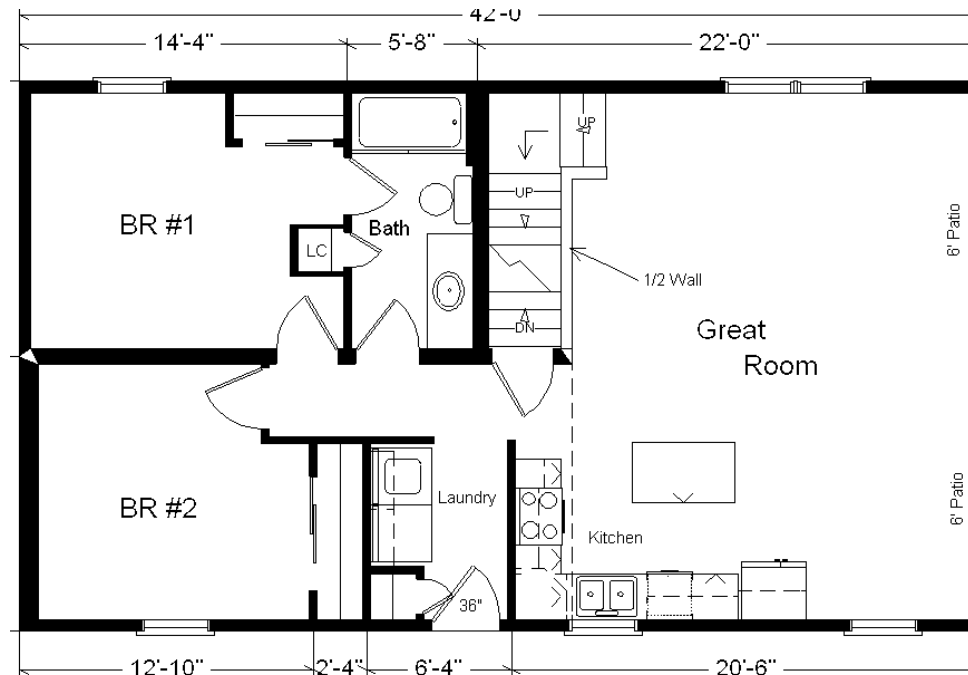

Reverse Plan