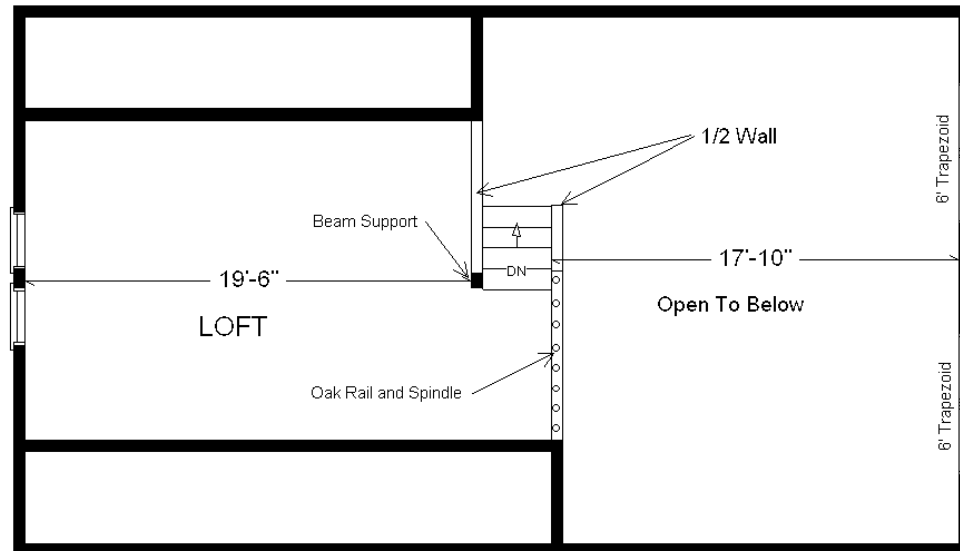

Model #1
Rustic Loft
1,260 sq. ft.

Design Homes, Inc.

Missouri Valley, IA
(#10446 -5-6)

Base Price:	$143,091.00
This Home Displays The Following Options:	
LP Smartside Siding (1502 sf)	6,759.00
3.5" Window/Door Lineals	1,134.00
Carpet Upgrade (Everything Nice)	1,950.00
Laundry Area Hook-ups	425.00
Recessed Medicine Cabinet	65.00
Pull-down Kohler Kit. Faucet (ORB)	235.00
Crown Molding (24')	408.00
Pioneer Hickory Cabinets	2,775.00
APC Cabinet Option	1,450.00
Custom Cabinets	431.00
Hi-definition Kit. Countertops	255.00
Ceramic Tile Backsplash	350.00
Mullion Glass Cab. Door	135.00
WP Microwave (WMH310)	354.00
DHI Fan/Lights (x2)	367.00
Prefinished Oak Railing	595.00
6' Trapezoid Windows (x2)	2,478.00
2 - 6' Visions Patio Doors (disc.)	1,784.00
Casement Windows in Loft	268.00
2nd Exterior Door Credit	-365.00

Total With Options Shown: $164,944.00

Price Includes: Delivery up to 200 miles from PdC, WI, Crane Work, All Blueprints, R50 Ceilings, R21 Exterior Walls, Kohler Plumbing, Pella Windows, Knotty Pine Ceilings and End Walls, 200 Amp Service, All Applicable Tax and Much More!!

Color Information
Chestnut LP Siding, Almond Trim, Sand Lineals, Weatherwood Shingles, Bisque Bath, Bamboo Carpet, 91180 Vinyls, SS Sink, Natural Oak Trim & Doors, Black Microwave, Tan Vision Sgl-hung & Casement Windows, Natural Pine Car Siding on Ceiling/Walls, Antique Mascarello Countertop, Rubbed Bronze Hardware/Chrome Baths

MN #BC146710

March 2021