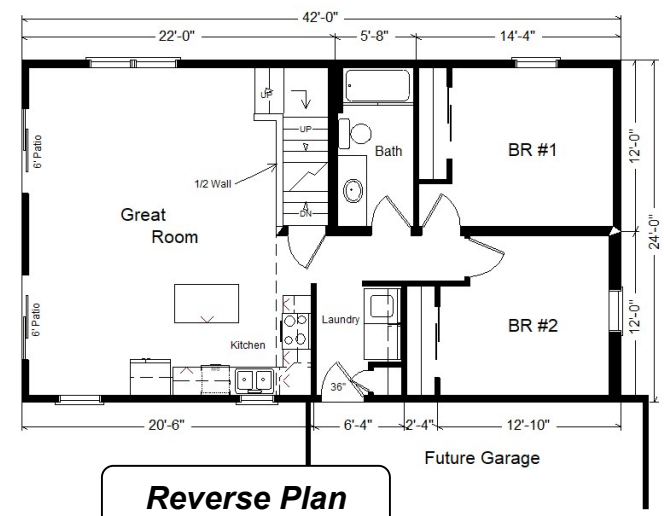

Reverse Plan