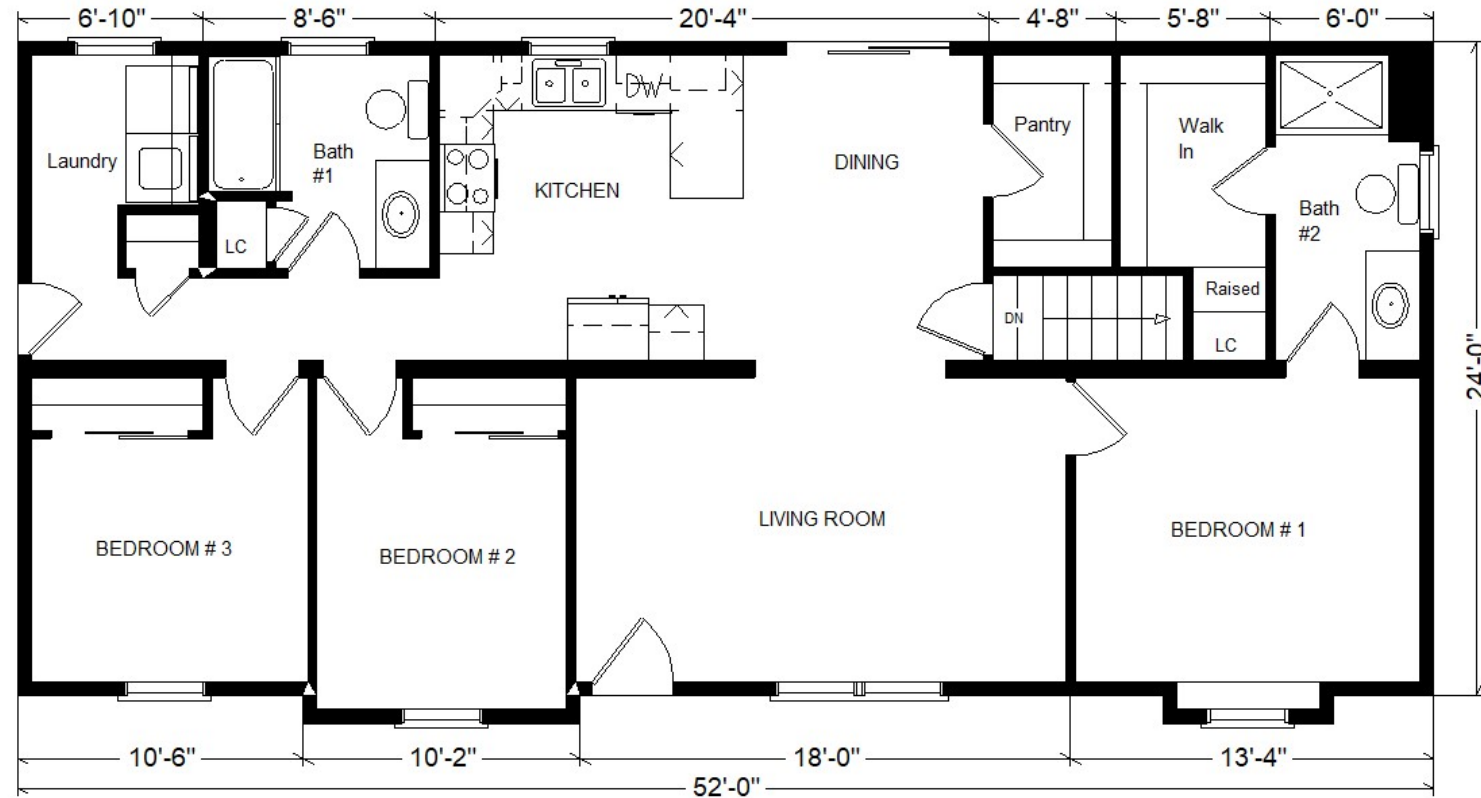

Model #7
52' Classic Ranch
 1,248 sq. ft.

Design Homes, Inc.
Medford, MN
 (#10831-8-6)

Base Price:	\$100,648.00
This Home Displays The Following Options:	
Medium Gable	1,456.00
Extra Roof Detail	225.00
Small Gable	885.00
1' Bump-out Room	859.00
1' Bump-out Window	520.00
Vaulted Ceilings	980.00
Window/Door Lineals	853.00
Custom Cabinets (taller/deeper)	531.00
Upgrade Carpet (fawn)	1,479.00
** Pella Vinyl Patio Door (upcharge)	541.00
** 3 Extra Enc. Windows	693.00
Wire for Elec. Range	100.00
Extra 3/4 Bath	2,450.00
Recessed Medicine Cabinet (x2)	130.00
Vanity Top Drawers (x2)	140.00
Kohler Pull-down Kit. Faucet (CP)	215.00
Laundry Area Hook-ups	428.00
Total With Options Shown:	\$113,133.00

MN #BC146710

April 2021

** Discontinued Pella Encompass Series

Reverse Plan
W/Optional
Garage

Color Information

Granite Grey Siding w/White Corners, White Trim, Moire Black Shingles, White Lineals, SS Sink and Rangehood, Saddle Oak Trim & Doors, White Baths, #150 Vanity Tops, Fawn Carpet, #47 Walnut Mocha Vinyl Plank, White Pella Sgl-hung Windows, Butterum Granite Countertops, Brushed Nickel Hardware