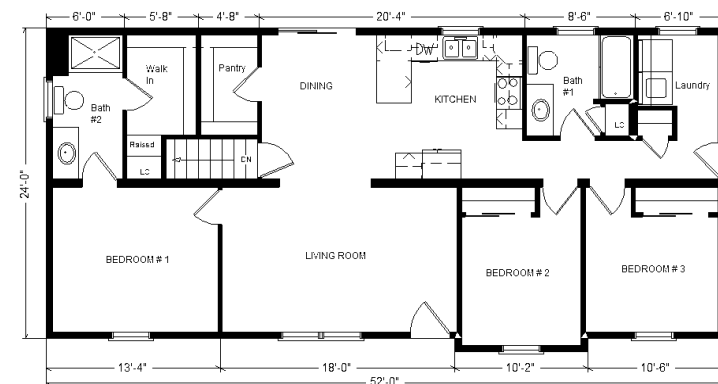

Model #7
52' Classic Ranch
 1,248 sq. ft.

Design Homes, Inc.
Medford, MN
 (#10831-8-6)

Base Price:	\$100,648.00
This Home Displays The Following Options:	
Medium Gable	1,456.00
Extra Roof Detail	225.00
Small Gable	885.00
1' Bump-out Room	859.00
1' Bump-out Window	520.00
Vaulted Ceilings	980.00
Window/Door Lineals	853.00
Custom Cabinets (taller/deeper)	531.00
Upgrade Carpet (fawn)	1,479.00
** Pella Vinyl Patio Door (upcharge)	541.00
** 3 Extra Enc. Windows	693.00
Wire for Elec. Range	100.00
Extra 3/4 Bath	2,450.00
Recessed Medicine Cabinet (x2)	130.00
Vanity Top Drawers (x2)	140.00
Kohler Pull-down Kit. Faucet (CP)	215.00
Laundry Area Hook-ups	428.00
Total With Options Shown:	\$113,133.00

MN #BC146710

April 2021

** Discontinued Pella Encompass Series

Reverse Plan
W/Optional
Garage

Color Information

Granite Grey Siding w/White Corners, White Trim, Moire Black Shingles, White Lineals, SS Sink and Rangehood, Saddle Oak Trim & Doors, White Baths, #150 Vanity Tops, Fawn Carpet, #47 Walnut Mocha Vinyl Plank, White Pella Sgl-hung Windows, Butterum Granite Countertops, Brushed Nickel Hardware