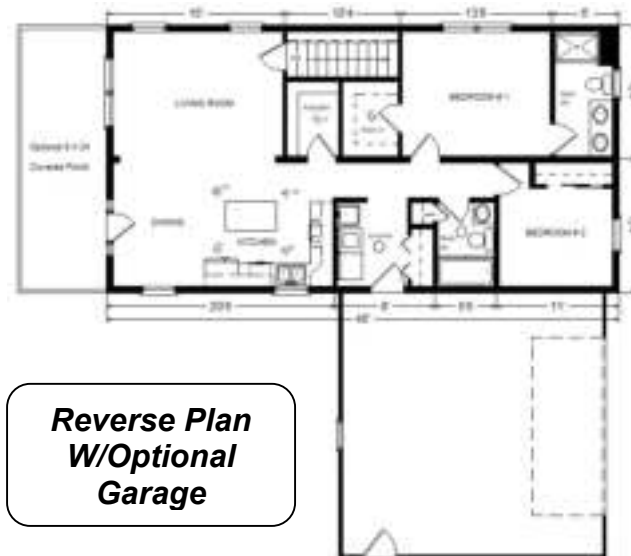

Reverse Plan W/Optional Garage

Color Information
Spruce Siding, Clay Trim, Clay Metal Roof, Clay Lineals, Pecan Oak Trim & Doors, Natural Cabinetry, White Baths, #780 Vanity Tops, Angora Carpet, CDL77-08 Revwood, Fossil Pella Sgl-hung Windows, Jamocha Granite Kit. Countertops, Brushed Nickel Hardware, Saddle Front Porch