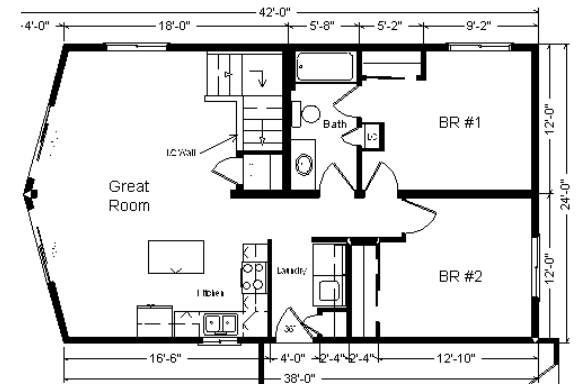

Model #6
42' Rustic Prow Ranch
 960 sq. ft.

Design Homes, Inc.

Medford, MN
 (#10484 -6-6)

Base Price:	\$84,918.00
This Home Displays The Following Options:	
Premium Color Siding	399.00
Steel Roofing	3,150.00
Harrison Rustic Birch Cabinets	3,605.00
Crown Molding (19')	323.00
Par.Truss/R49/Vaulted Great Room	1,883.00
Wire for Electric Range	100.00
Paddle Fan/Light (LR)	204.00
4 LED Can Lights (Kitchen)	260.00
Laundry Area w/Cabinets	750.00
Vanity Drawer Base (VDDB)	226.00
Recessed Medicine Cabinet	65.00
WeatherShield Windows (disc.)	2,484.00
6' Trapezoid Windows (x2)	2,890.00
6' WeatherShield Fr. Swing Doors (x2)	5,152.00
2nd Exterior Door Credit	-365.00
Total With Options Shown:	\$106,044.00

Color Information
 Hearthstone Siding, Green Trim, Evergreen Steel Roofing, White Bath, #250 Vanity Top, Angora Carpet, SS Sink, 91160 Vinyl, WeatherShield Green Clad Dbl-hung Wood Windows w/Golden Oak Interiors, Pecan Oak Trim and Doors, White Rangehood, Jamocha Granite Countertop