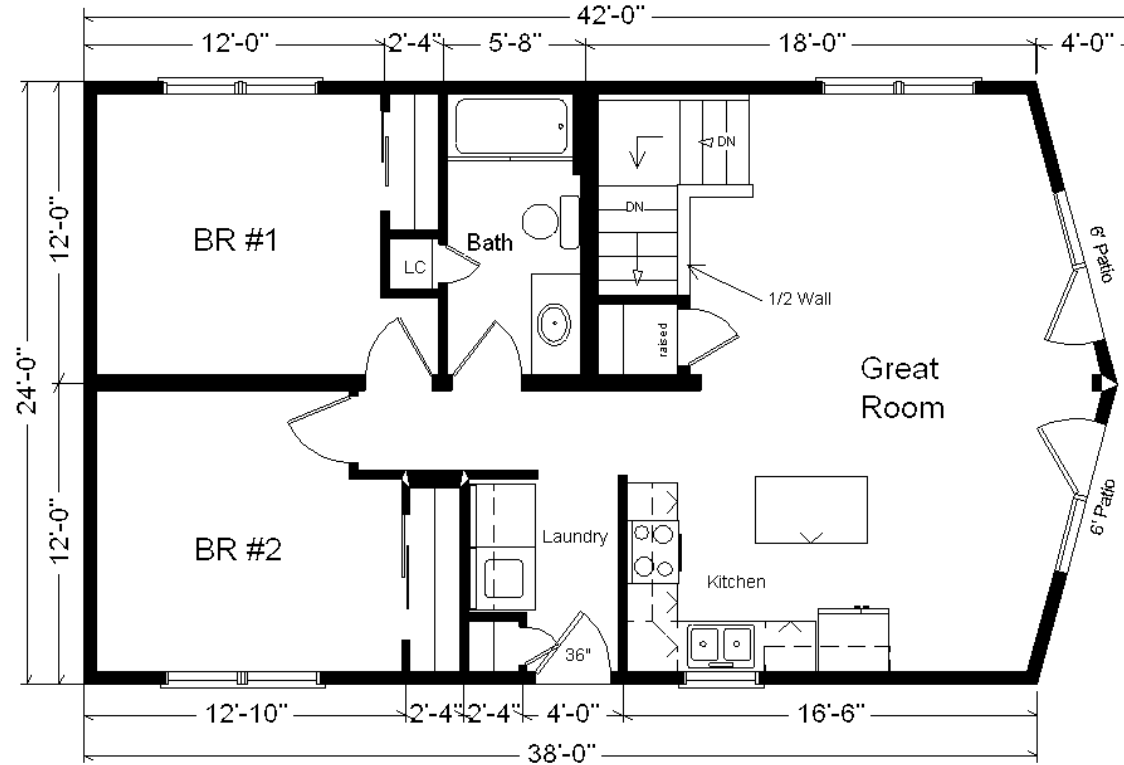

Model #6
42' Rustic Prow Ranch
 960 sq. ft.

Design Homes, Inc.

Medford, MN
 (#10484 -6-6)

Base Price:	\$84,918.00
This Home Displays The Following Options:	
Premium Color Siding	399.00
Steel Roofing	3,150.00
Harrison Rustic Birch Cabinets	3,605.00
Crown Molding (19')	323.00
Par.Truss/R49/Vaulted Great Room	1,883.00
Wire for Electric Range	100.00
Paddle Fan/Light (LR)	204.00
4 LED Can Lights (Kitchen)	260.00
Laundry Area w/Cabinets	750.00
Vanity Drawer Base (VDDB)	226.00
Recessed Medicine Cabinet	65.00
WeatherShield Windows (disc.)	2,484.00
6' Trapezoid Windows (x2)	2,890.00
6' WeatherShield Fr. Swing Doors (x2)	5,152.00
2nd Exterior Door Credit	-365.00
Total With Options Shown:	\$106,044.00

Color Information
 Hearthstone Siding, Green Trim, Evergreen Steel Roofing, White Bath, #250 Vanity Top, Angora Carpet, SS Sink, 91160 Vinyl, WeatherShield Green Clad Dbl-hung Wood Windows w/Golden Oak Interiors, Pecan Oak Trim and Doors, White Rangehood, Jamocha Granite Countertop