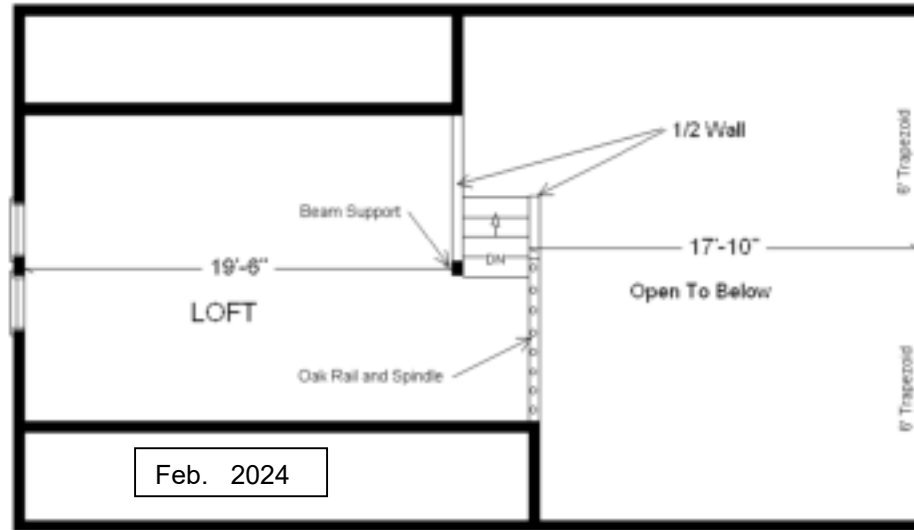

Base Price:	$174,352.00
Finish and Service Credit:	-$5,000.00
This Home Displays The Following Options:	
LP Smartside Siding (1502 sf)	10,679.00
3.5" Window & Door Lineals	1,654.00
Carpet Upgrade (E. Nice)	1,687.00
2 DHI Paddle Fan Lights	398.00
Wire for Elec. Range	175.00
Laundry Area w/Cabinets	750.00
Vanity Base Drawers (VDDB)	226.00
Recessed Medicine Cabinet	65.00
Hi-definition Kit. Countertops	284.00
Crown Molding (19')	380.00
Ayden Rustic Birch Cabs. (disc.)	3,605.00
APC Cabinet Option	1,793.00
Custom Cabinets	437.00
Ceramic Tile Backsplash	595.00
Mullion Glass Cab. Door	161.00
Prefinished Oak Railing	1,365.00
Visions DH Windows (disc.)	680.00
6' Trapezoid Windows (x2)	3,622.00
Casement Windows in Loft	234.00
2 - 6' Visions Patio Doors (disc.)	3,682.00
Paint 1 Side of Front Door	229.00
2nd Exterior Door Credit	-595.00

Total With Options Shown: $201,458.00

Price Includes: Crane Setting, All Blueprints, R50 Ceilings, R21 Exterior Walls, Kohler Plumbing, Pella Windows, Knotty Pine For Ceilings and End Walls, 200 Amp Service, All Applicable Tax and Much More!!

Flooring and Oak Railing for Loft area/steps Purchased and Installed By Buyer.

*See Sales Rep For Any Applicable Delivery Fees and Full List of Finish/Service Work Done By Buyer

Model #5

Rustic Loft 1,260 sq. ft.

*All Rustic Loft Orders Are Subject To Approval

Design Homes, Inc.

Medford, MN

MN #BC146710

(#10596-6-6)