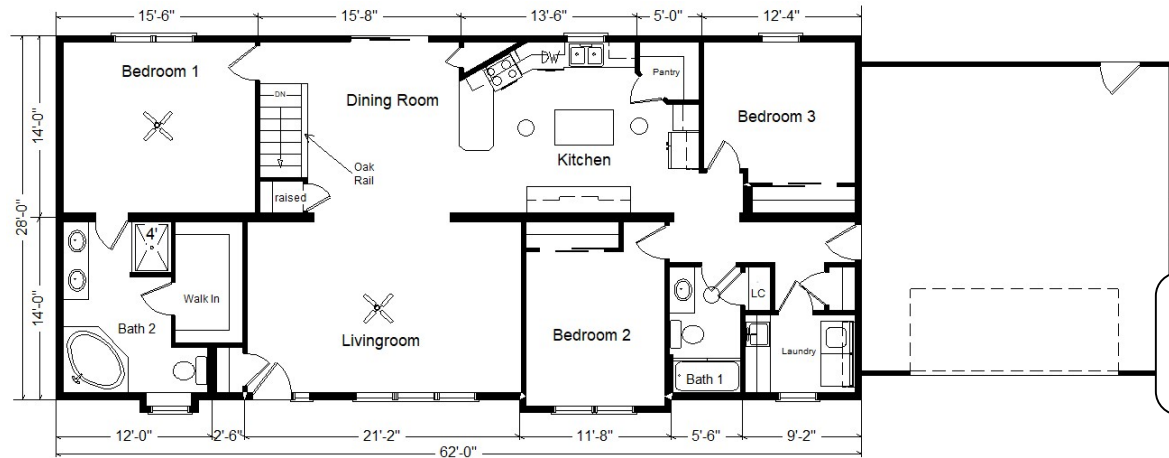

Reverse Plan W/Optional Garage