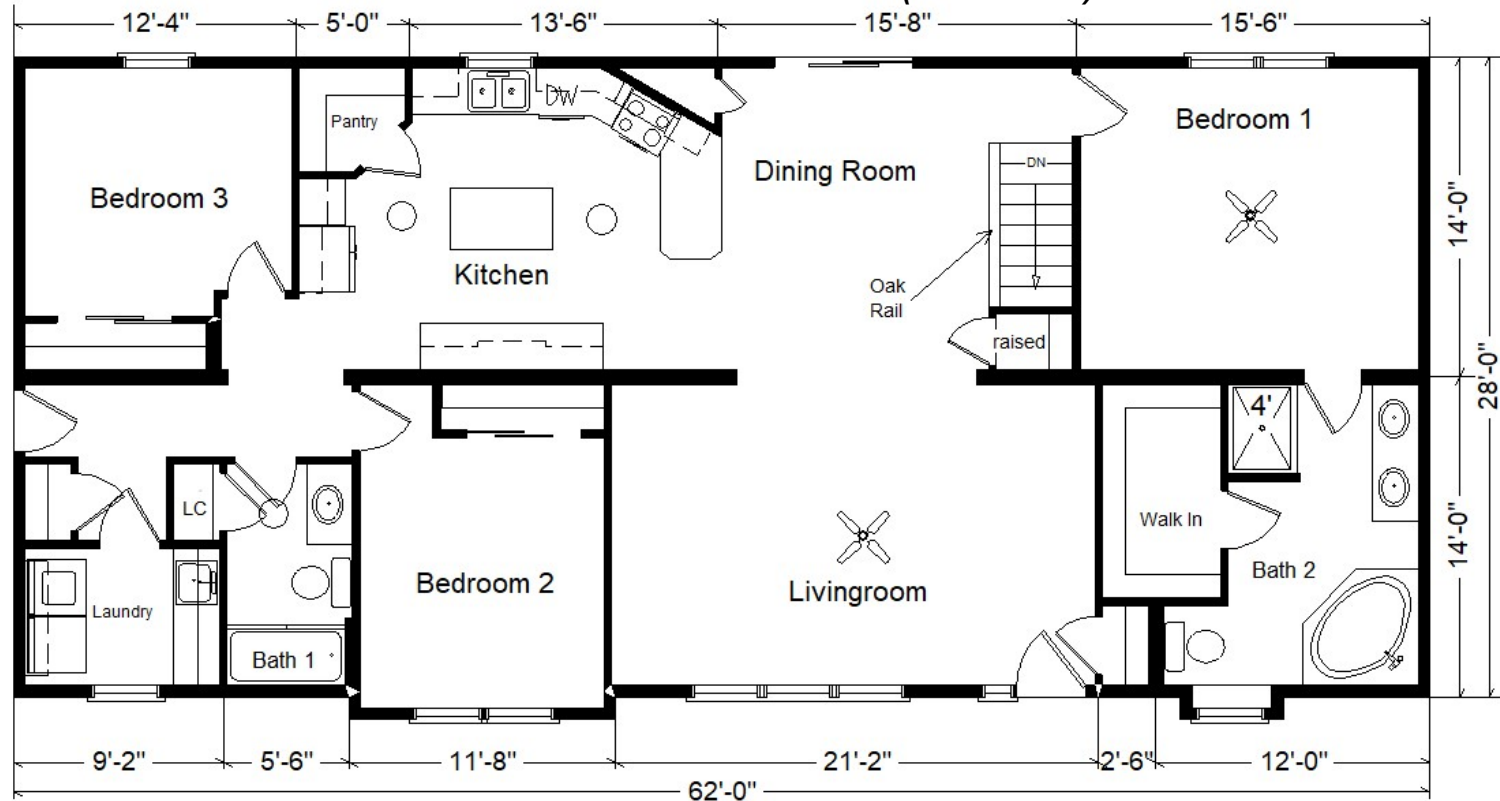

**Model #3**  
**28x62 Ranch**  
**1,736 sq. ft.**

*Design Homes, Inc.*

**Medford, MN**  
**(#10826 -8-6)**

Model #BC146710

March 2021

**Color Information**

*Midnight Blue Siding w/White Corners, White Trim, Black Shingles, White Lineals, White Baths, #150 Vanity Tops, Dunes Carpet, #47 LVF Flooring, ERH5302A Deep Java Wood Flooring, U6040-L SS Sink, Java Bean Oak Trim & Doors, Black Vented Rangehood, Pella Lifestyle White Dbl-hung Windows w/Dark Mahogany Interiors, Indian Pearl Quartz Countertops, Korbett Flagstone Cabinets, Brushed Nickel Hardware Package*