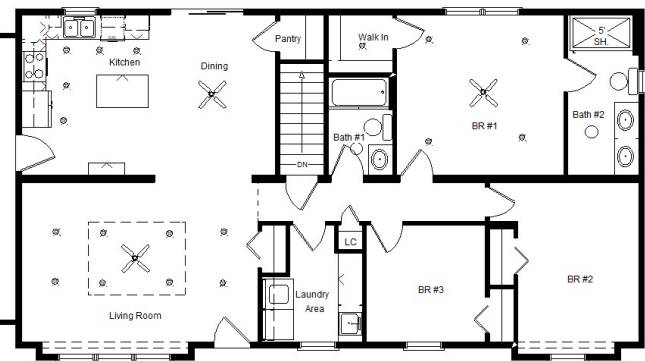

Price Includes:
Delivery of display home up to 100 miles, Crane Work, All Blueprints, R55 Ceilings, R20 Exterior Walls, Kohler Plumbing, Pella Windows, 200 Amp Service, All Applicable Tax and Much More!!