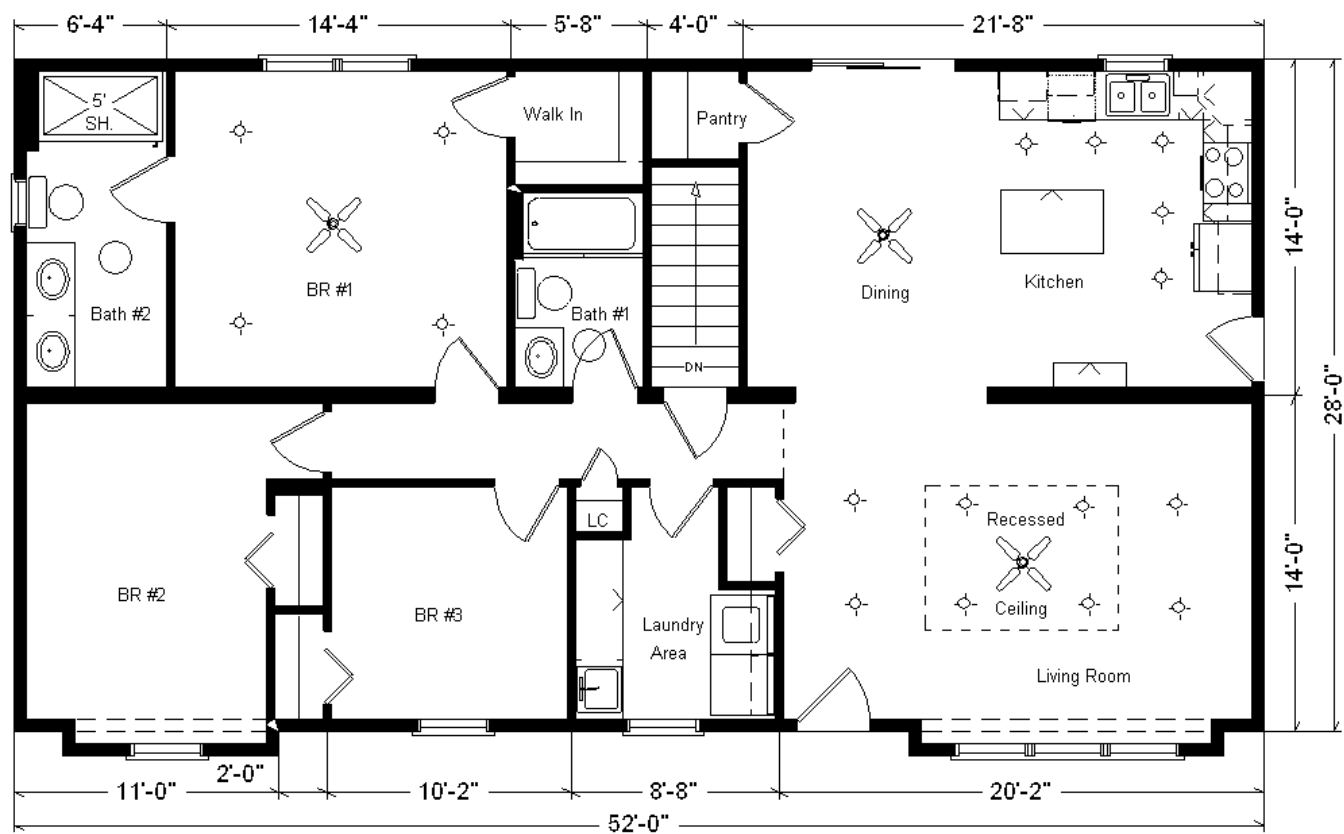

Base Price:	\$123,877.00
This Home Displays The Following Options:	
6/12 Roof Slope	2,548.00
9' Ceilings	2,781.00
Large Gable	1,995.00
Medium Gable	1,456.00
2 - 1' Bump-out Rooms	1,718.00
Premium Color Vinyl Siding	701.00
Window Lineals (x10)	650.00
Pella Lifestyle Windows	3,324.00
Pella 6' Patio Door	2,925.00
2' Octagon Window (Bath #2)	708.00
Window Grilles (x9)	612.00
Carpet Upgrade (Everything Nice)	1,275.00
Hardwood Floor (Kit, Din, Foyer, BR1)	4,455.00
3 Panel Oak Doors (x13)	2,782.00
Recessed Ceiling w/Crown Mould (LR)	874.00
Paddle Fan Light (x3)	530.00
Recessed LED Lights (x17)	1,105.00
2 Dimmer Switches	50.00
Laundry Area w/Upgrade Cabinets	1,410.00
SS Laundry Sink/Faucet	326.00
7' of Base Cabinets in Laundry	1,904.00
Extra 3/4 Bath	2,450.00
5' Shower Upgrade	250.00
Dbl. Vanity Sink (Bath #2)	725.00
Cultured Granite Vanity Tops	502.00
Vanity Drawer Bases (x3)	396.00
Brushed Nickel Bath Package	920.00
Recessed Medicine Cabinet (x2)	130.00
Wentworth Maple Cabinets	5,768.00
36" Utility Cabinet/Pantry	1,492.00
APC Cabinet Option	1,494.00
Custom Cabinets	432.00
Ceramic Tile Backsplash	350.00
Quartz Kitchen Countertops	4,227.00
Roundover Edge on Quartz Tops	560.00
Pulldown Kohler Faucet	235.00
Crown Molding (25')	425.00
Mullion Glass Doors	306.00
SS D.W and Microwave Installed	1,078.00
Suntube (x2)	1,198.00
Upgrade Front Door (Regency)	1,456.00
Painted Exterior Doors (1 Side)	294.00
Total With Options Shown:	\$182,694.00

Model #1
28x52 Ranch 1,476 sq. ft.

Design Homes, Inc.

Medford, MN
(#10543 -6- 4)

MN #BC146710

April 2021

Color Information

Autumn Red Vinyl Siding, Clay Trim, Clay Corners, Heather Blend Shingles, Clay Window Lineals, SS Sink, Saddle Oak Trim & Doors, Pump. Glaze Cabinetry, Bisque Baths, #431 Vanity Tops, Bamboo Carpet, 91181 Vinyl Floors, Fall Canyon Wood Floors, Putty Pella Dbl-hung Windows w/Saddle Stain Interiors, SS Appliances, Rolling Stone Quartz Countertop w/ Bourbon Quartz Top on Durham Toasted Antique Island