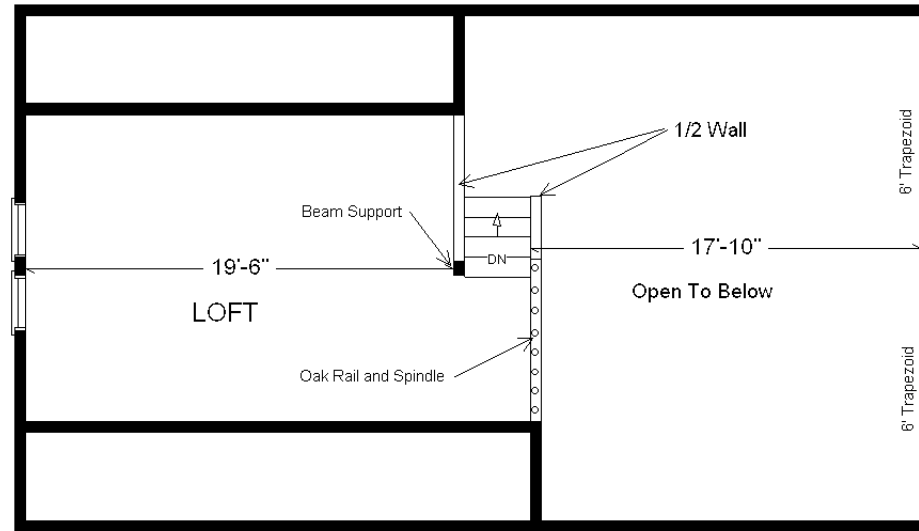

Model #6
Rustic Loft
1,260 sq. ft.

Design Homes, Inc.

Fond du Lac, WI
(#10443-5-6)

Base Price:	$143,091.00
This Home Displays The Following Options:	
LP Smartside Siding (1502 sf)	6,759.00
3.5" Window Lineals	1,040.00
Carpet Upgrade (Adaptation)	718.00
2 DHI Paddle Fan Lights	367.00
Laundry Area w\Cabinets	750.00
Vanity Drawer Base (VSB)	70.00
Recessed Medicine Cabinet	65.00
Hi-definition Kit. Countertops	263.00
Swan Quartz Kitchen Sink	380.00
Pull-down Kohler Kit. Faucet (ORB)	235.00
Crown Molding (19')	323.00
Custom Cabinets	364.00
Ceramic Tile Backsplash	350.00
Mullion Glass Cab. Door	128.00
Prefinished Oak Railing	595.00
2- 6' Trapezoid Windows	2,478.00
Visions Casement Windows (disc.)	1,675.00
2 - 6' Visions Patio Doors (disc.)	1,784.00
Paint 1 Side of Front Door	147.00
2nd Exterior Door Credit	-365.00

Total With Options Shown: $161,217.00

Price Includes: Delivery up to 200 miles from PdC, WI, Crane Work, All Blueprints, R50 Ceilings, R21 Exterior Walls, Kohler Plumbing, Pella Windows, Knotty Pine Ceilings and End Walls, 200 Amp Service, All Applicable Tax and Much More!!