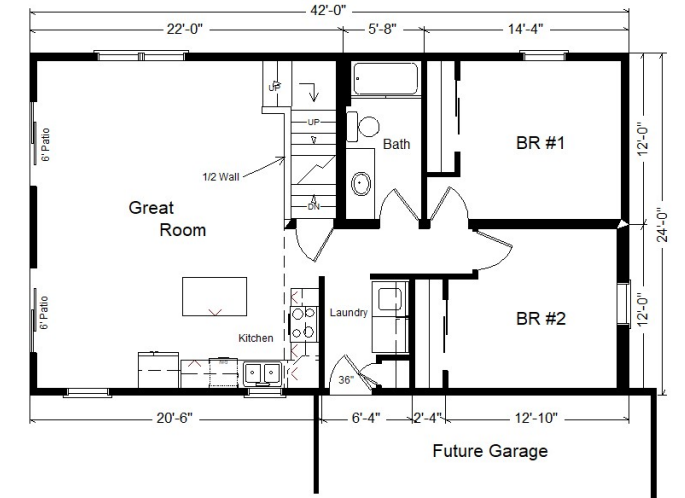

Reverse Plan

Color Information
Chestnut LP Siding, Almond Trim, Tan Lineals, Weatherwood Shingles, Bisque Bath, Jute Carpet, 91160 Vinyls, Nero Sink, Pecan Oak Trim & Doors, Black Unvented Rangehood, Tan Vision Casement Windows, Golden Pine Car Siding on Ceiling, Antique Mascarello Countertop, ORB Hardware/Chrome Baths

March 2021

MN #BC146710