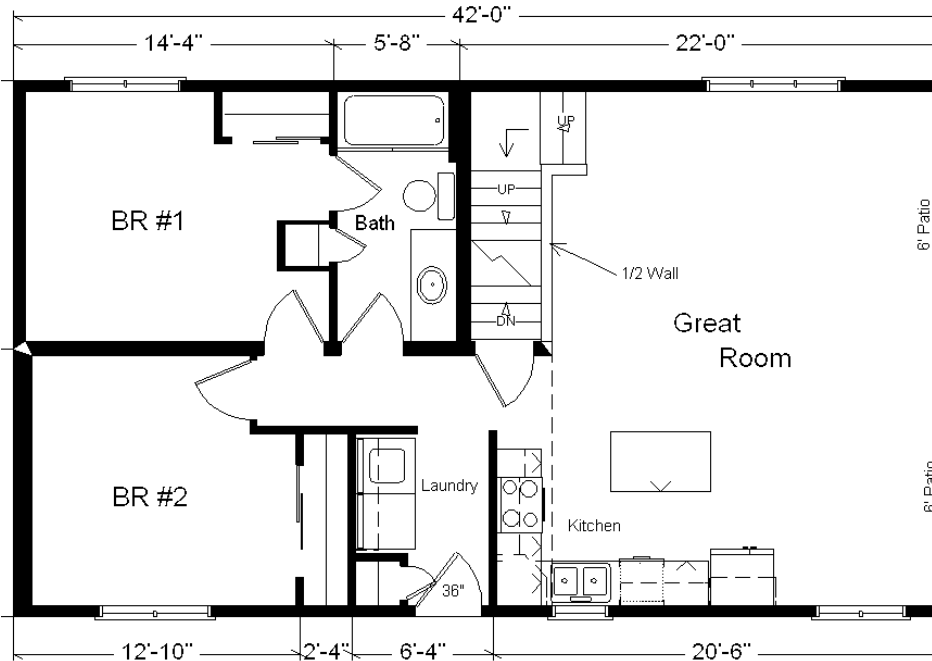

Model #6
Rustic Loft
1,260 sq. ft.

Design Homes, Inc.

Fond du Lac, WI
(#10443-5-6)

Base Price:	$143,091.00
This Home Displays The Following Options:	
LP Smartside Siding (1502 sf)	6,759.00
3.5" Window Lineals	1,040.00
Carpet Upgrade (Adaptation)	718.00
2 DHI Paddle Fan Lights	367.00
Laundry Area w\Cabinets	750.00
Vanity Drawer Base (VSB)	70.00
Recessed Medicine Cabinet	65.00
Hi-definition Kit. Countertops	263.00
Swan Quartz Kitchen Sink	380.00
Pull-down Kohler Kit. Faucet (ORB)	235.00
Crown Molding (19')	323.00
Custom Cabinets	364.00
Ceramic Tile Backsplash	350.00
Mullion Glass Cab. Door	128.00
Prefinished Oak Railing	595.00
2- 6' Trapezoid Windows	2,478.00
Visions Casement Windows (disc.)	1,675.00
2 - 6' Visions Patio Doors (disc.)	1,784.00
Paint 1 Side of Front Door	147.00
2nd Exterior Door Credit	-365.00

Total With Options Shown: $161,217.00

Price Includes: Delivery up to 200 miles from PdC, WI, Crane Work, All Blueprints, R50 Ceilings, R21 Exterior Walls, Kohler Plumbing, Pella Windows, Knotty Pine Ceilings and End Walls, 200 Amp Service, All Applicable Tax and Much More!!