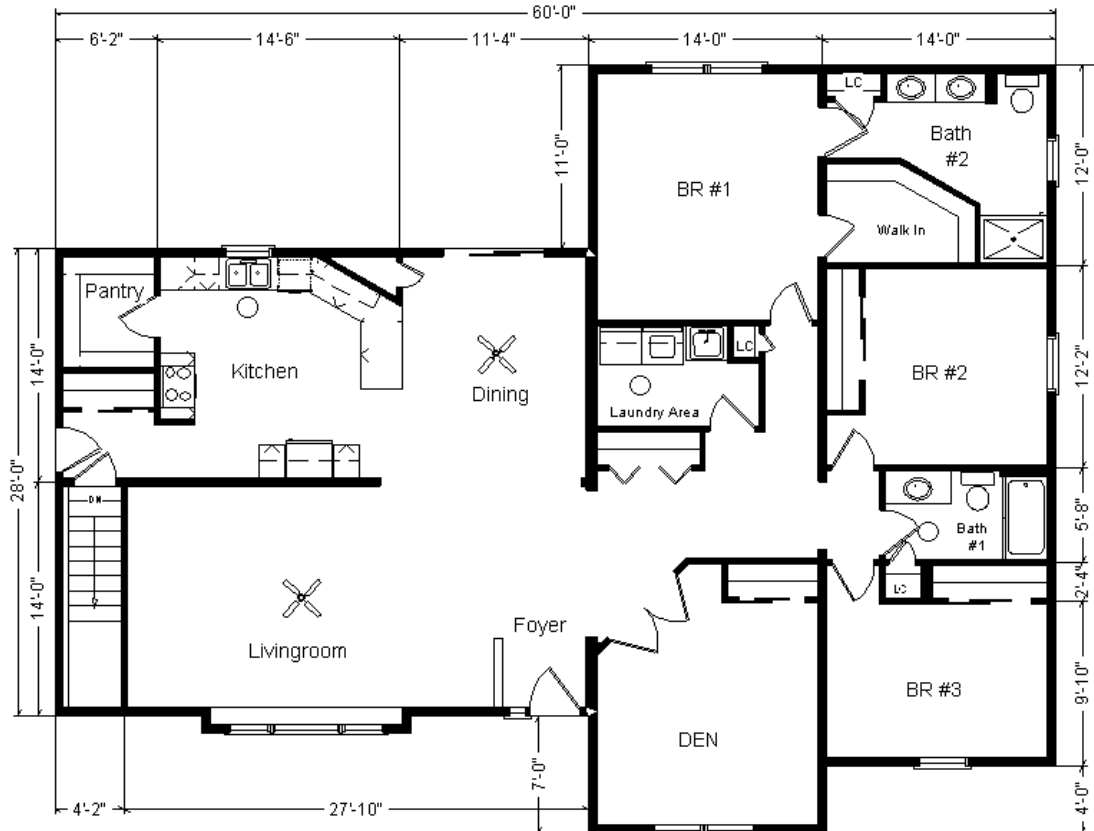

# Model #5

28x76 4-Sec Ranch

2,128 sq. ft.

Design Homes, Inc.

Fond du Lac, WI

(#10445 -5-4)

<b>Base Price:</b>	<b>\$185,187.00</b>
<b>This Home Displays The Following Options:</b>	
6/12 Roof Slope	3,724.00
Medium Gable	1,456.00
Premium Color Vinyl Siding	791.00
Window Lineals	715.00
Upgrade Carpet (Adaptation)	1,697.00
Vaulted Ceilings (Lr, Kit, Dining)	1,625.00
Interior French Doors w/Glass	1,185.00
Wire for Electric Range	100.00
Paddle Fan/Light (x2)	367.00
Laundry Area w/Benton Birch Cabs.	985.00
SS Laundry Sink/Faucet/Base Cab.	813.00
Extra 3/4 Bath	2,450.00
Double Sink Vanity	725.00
Nutone Medicine Cabinet upgrade (x3)	639.00
Shower Door (Bath #2)	285.00
Vanity Base Drawers (x3)	490.00
Hi-Rise Toilet (Bath #2)	215.00
Elongated Toilet (Bath #1)	62.00
Cult. Granite Vanity Top (Bath #2)	354.00
Benton Birch UMBER Cabinets	2,858.00
5 Pc. Drawer Fronts (Kit. Only)	412.00
SS Microwave (WMH310)	404.00
Base Waste Basket	214.00
Base Cabinet Drawer Base (x2)	92.00
Mullion Glass Cabinet Door	123.00
3' of Extra Wall Cabinets	420.00
2' of Extra Base Cabinets	358.00
Ceramic Tile Backsplash	350.00
Crown Molding Above Kit Cabinets (28')	448.00
Kohler Pull-down Kit. Faucet (K560-CP)	215.00
Glass Walk-in Pantry Door	625.00
Suntubes (x3)	1,797.00
1' Bump-out LR Window	859.00
Pella Impervia Windows (Fiberglass)	4,226.00
6' Pella Impervia Patio Door	2,286.00
Window Grilles (Front only)	408.00
Sidelight (S692TRC)	887.00
Upgrade Entry Door (S684TRC)	516.00

**Color Information**  
 Spruce Dbl 4" Siding, White Trim, Weathered Wood Shingles,  
 White Lineals, White Window Grilles, Bisque Baths, #430 Vanity Bath  
 #2, Aged Leather Carpet, 9510 Vinyls, Java Bean Oak Trim & Doors,  
 Pella Impervia White Dbl-hung Windows, SS Sink and Microwave,  
 Mocha Travertine Countertop