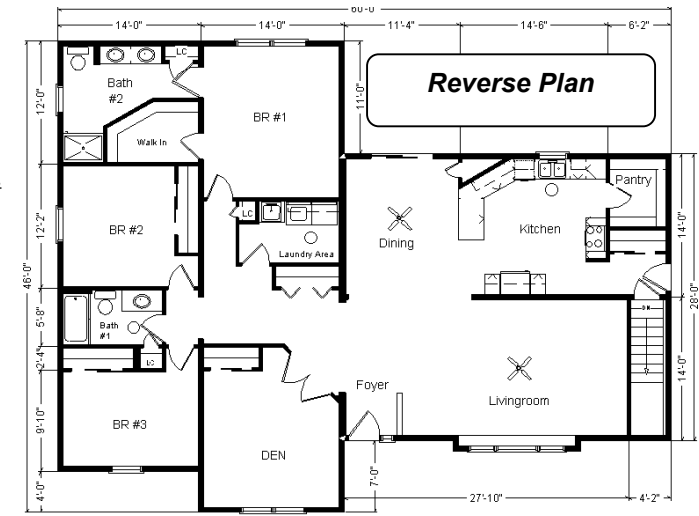

Total With Options Shown: $221,363.00