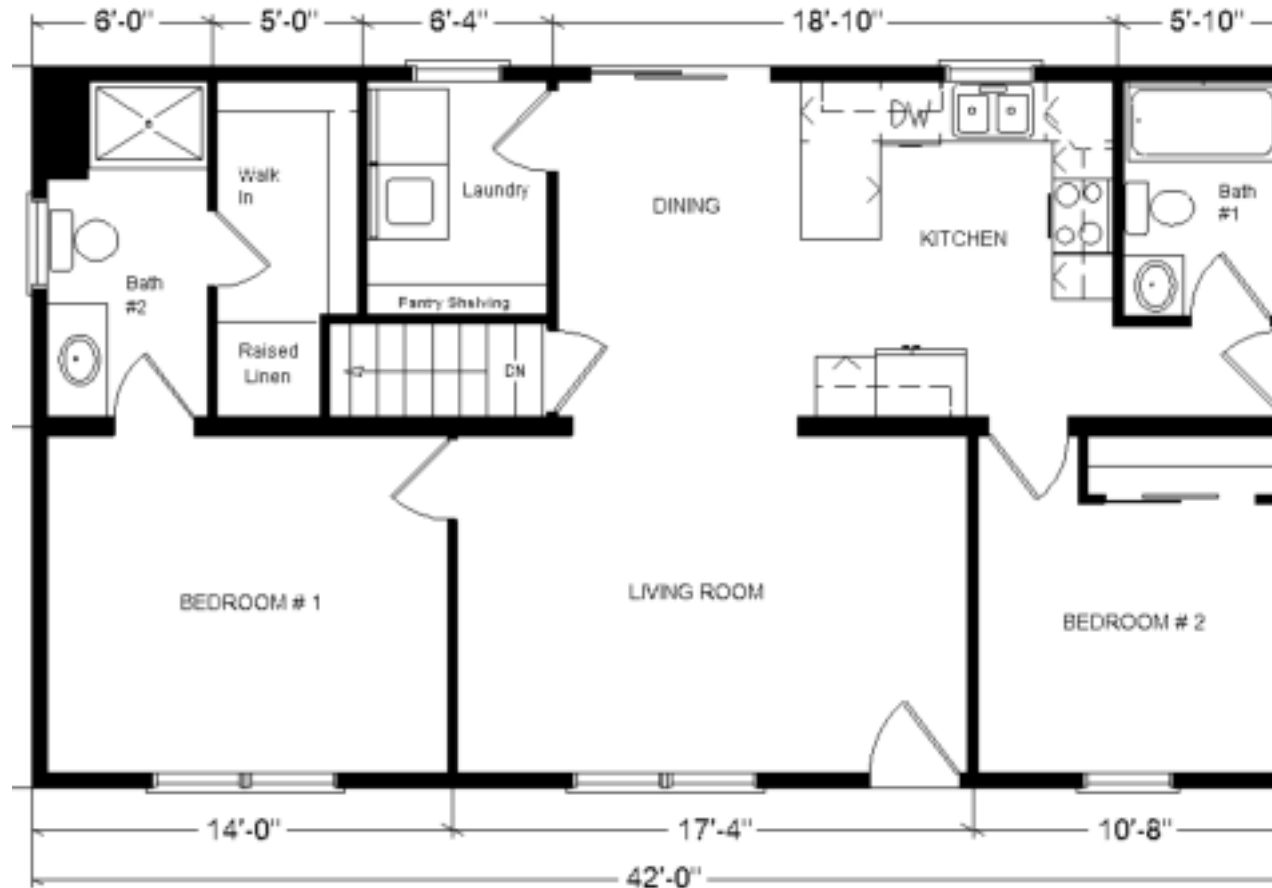

Model #4
42' Classic Ranch
 1,008 sq. ft.

Design Homes, Inc.
 Fond du Lac, WI
 (#10718-8-6)

Base Price:	\$103,470.00
This Home Displays The Following Options:	
Metal Roof	4,830.00
Window Lineals	644.00
**6' Pella Enc.Patio Door (upcharge)	1,036.00
** 2 Extra Pella Windows	594.00
Safety Glaze Window (Bath #2)	278.00
Painted Front Door	229.00
Wire for Future Fan/Light (LR)	55.00
Vaulted Ceilings (Lr, Kit, Din.)	929.00
Extra 3/4 Bath	2,450.00
Vanity Top Drawers (Bath #2)	70.00
Recessed Medicine Cabinets (x2)	130.00
Select Kit. Cabinet Option	680.00
Custom Cabinets	402.00
Base Cabinet Roll-out Trays (x5)	405.00
Laundry Area w/Cabinets	750.00

Total With Options Shown: \$116,952.00

Price Includes: Crane Setting, All Blueprints, R55 Ceilings, R21 Exterior Walls, Kohler Plumbing, Pella Windows, 200 Amp Service, All Applicable Tax and Much More!!

***See Sales Rep For Any Applicable Delivery Fees**

MN #BC146710

Reverse Plan W/Optional Garage

Color Information
 Natural Clay Siding, Almond Trim, Burnished Slate Metal Roofing, Tan Lineals, SS Sink and Vented Rangehood, Pecan Oak Trim & Doors, Bisque Baths, Bark Carpet, #47 Vinyl Plank, Tan Pella Sgl-hung Windows and Jamocha Granite Formica Countertops