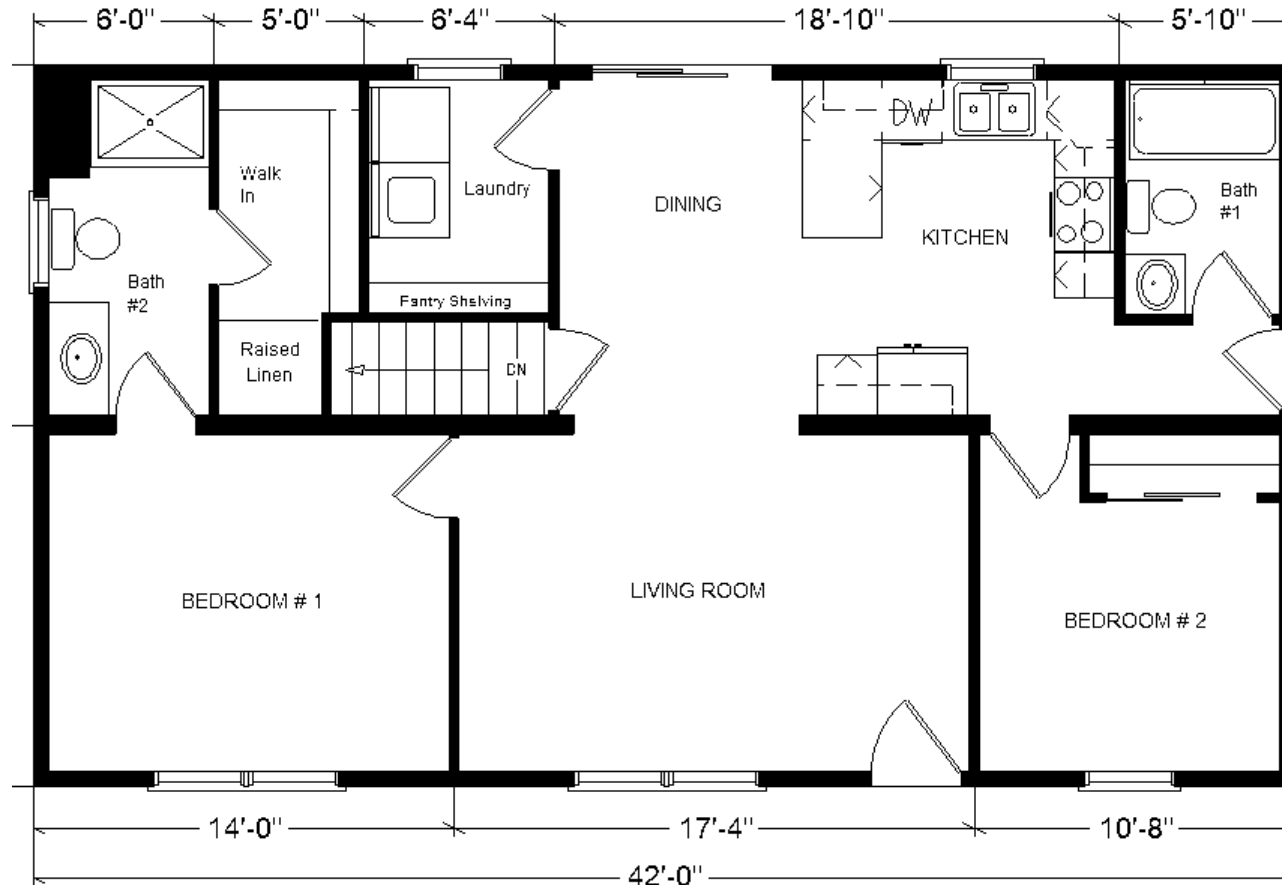

Model #4
42' Classic Ranch
 1,008 sq. ft.

Design Homes, Inc.
 Fond du Lac, WI
 (#10718-8-6)

Base Price:	\$84,918.00
This Home Displays The Following Options:	
Metal Roof	3,150.00
Window Lineals	520.00
** Pella Vinyl Patio Door (upcharge)	541.00
** 3 Extra Pella Windows	750.00
Painted Front Door	147.00
Wire for Future Fan/Light (LR)	39.00
Vaulted Ceilings (Lr, Kit, Din.)	929.00
Extra 3/4 Bath	2,450.00
Vanity Top Drawers (Bath #2)	70.00
Recessed Medicine Cabinets (x2)	130.00
Sinclair Birch Cabinets	1,272.00
Select Kit. Cabinet Option	567.00
Custom Cabinets	335.00
Laundry Area w/Sinclair Cabinets	775.00
Total With Options Shown:	\$96,593.00

** Discontinued Pella Encompass Series

Price Includes: Delivery up to 200 miles from PdC, WI, Crane Work, All Blueprints, R55 Ceilings, R21 Exterior Walls, Kohler Plumbing, Pella Windows, 200 Amp Service, All Applicable Tax and Much More!!

MN #BC146710

Reverse Plan W/Optional Garage

Color Information

Natural Clay Siding, Almond Trim, Burnished Slate Metal Roofing, Tan Lineals, SS Sink and Vented Rangehood, Pecan Oak Trim & Doors, Bisque Baths, Bark Carpet, #47 Vinyl Plank, Tan Pella Sgl-hung Windows and Jamocha Granite Formica Countertops