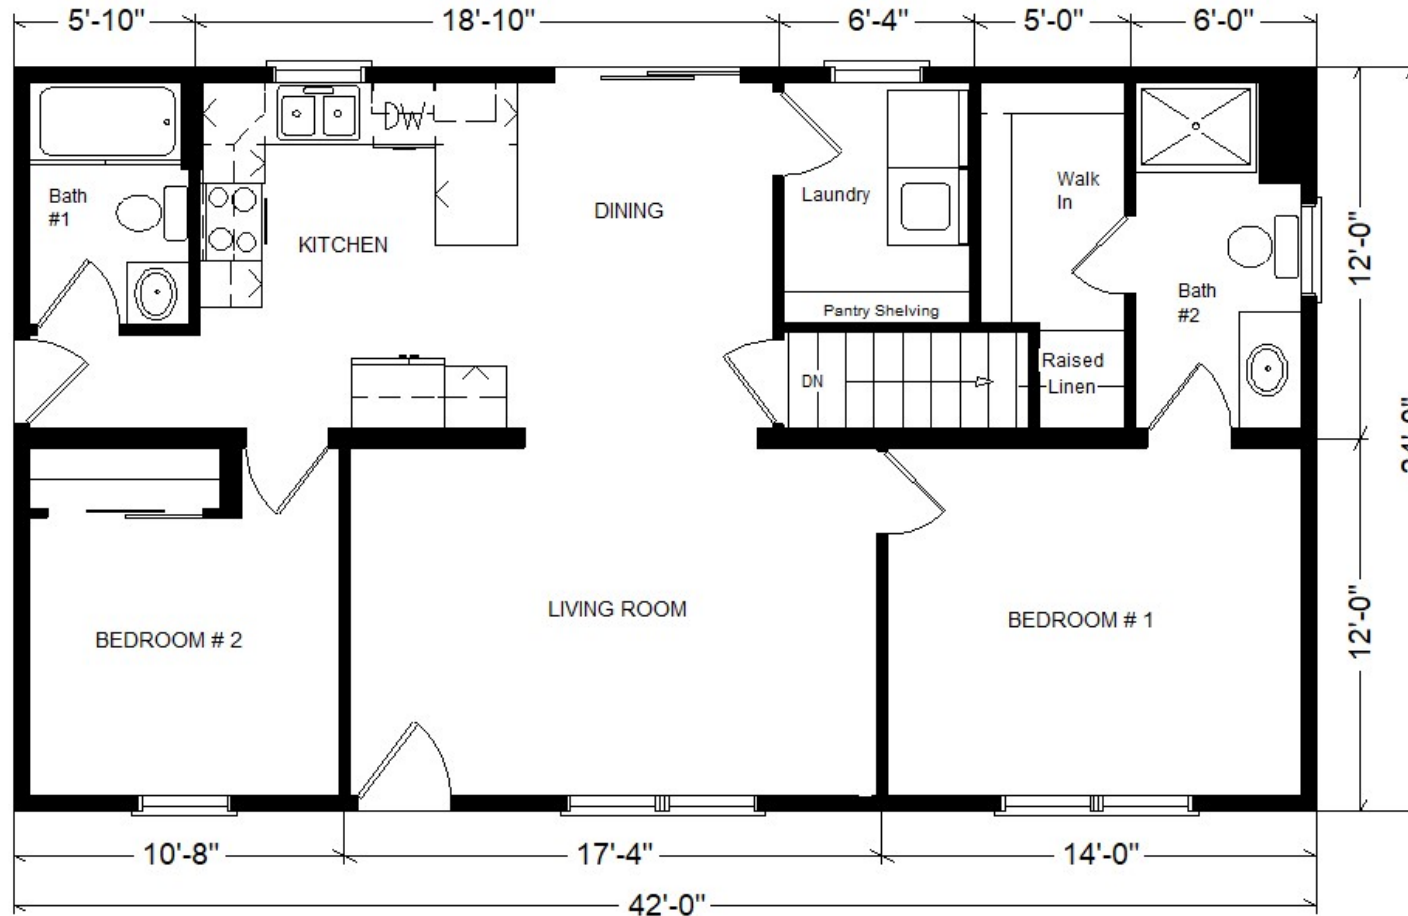

Model #7

42' Classic Ranch
1,008 sq. ft.

Design Homes, Inc.

Eldridge, IA

(#10713 -8-6)

Base Price:	\$84,918.00
This Home Displays The Following Options:	
Metal Roof	3,150.00
Window Lineals	520.00
Wire for Future Fan/Light (LR)	39.00
3/4 Bath	2,450.00
Recessed Medicine Cabinet (x2)	130.00
Custom Cabinets	351.00
Ceramic Tile Backsplash	350.00
Crown Molding 28' (Kit Cabs.)	476.00
Vaulted Ceilings (LR,Kit,Din)	929.00
Laundry Area w/Hook-ups	428.00
** 6' Pella Enc. Patio Door (upcharge)	541.00
** 3 Extra Windows	750.00

Total With Options Shown: \$95,032.00

** Discontinued Pella Encompass Series

Price Includes:
Delivery up to 200 miles from PdC, WI, Crane Work, All Blueprints, R55 Ceilings, R20 Exterior Walls, Kohler Plumbing, Pella Windows, 200 Amp Service, All Applicable Tax and Much More!!

April 2021

**Reverse Plan
w/Optional
Garage**

Color Information
Granite Grey Siding, White Windows/Lineals, Charcoal Metal Roof, SS Sink, Pecan Oak Trim & Doors, White Baths, #150 Vanity Tops, Flint Carpet, #65 Harvest Teak LVP Flooring, Pella Whitel Sgl-hung Windows, Jamocha Granite Countertop