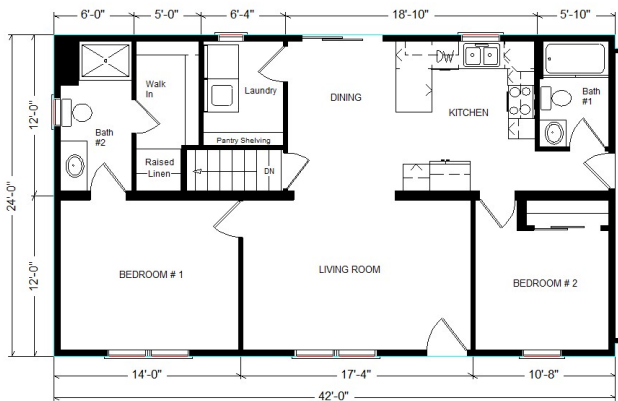

Model #7

42' Classic Ranch
1,008 sq. ft.

Design Homes, Inc.

Eldridge, IA

(#10713 -8-6)

Base Price:	\$84,918.00
This Home Displays The Following Options:	
Metal Roof	3,150.00
Window Lineals	520.00
Wire for Future Fan/Light (LR)	39.00
3/4 Bath	2,450.00
Recessed Medicine Cabinet (x2)	130.00
Custom Cabinets	351.00
Ceramic Tile Backsplash	350.00
Crown Molding 28' (Kit Cabs.)	476.00
Vaulted Ceilings (LR,Kit,Din)	929.00
Laundry Area w/Hook-ups	428.00
** 6' Pella Enc. Patio Door (upcharge)	541.00
** 3 Extra Windows	750.00

Total With Options Shown: \$95,032.00

** Discontinued Pella Encompass Series

Price Includes:
Delivery up to 200 miles from PdC, WI, Crane Work, All Blueprints, R55 Ceilings, R20 Exterior Walls, Kohler Plumbing, Pella Windows, 200 Amp Service, All Applicable Tax and Much More!!

April 2021

**Reverse Plan
w/Optional
Garage**

Color Information
Granite Grey Siding, White Windows/Lineals, Charcoal Metal Roof, SS Sink, Pecan Oak Trim & Doors, White Baths, #150 Vanity Tops, Flint Carpet, #65 Harvest Teak LVP Flooring, Pella Whitel Sgl-hung Windows, Jamocha Granite Countertop