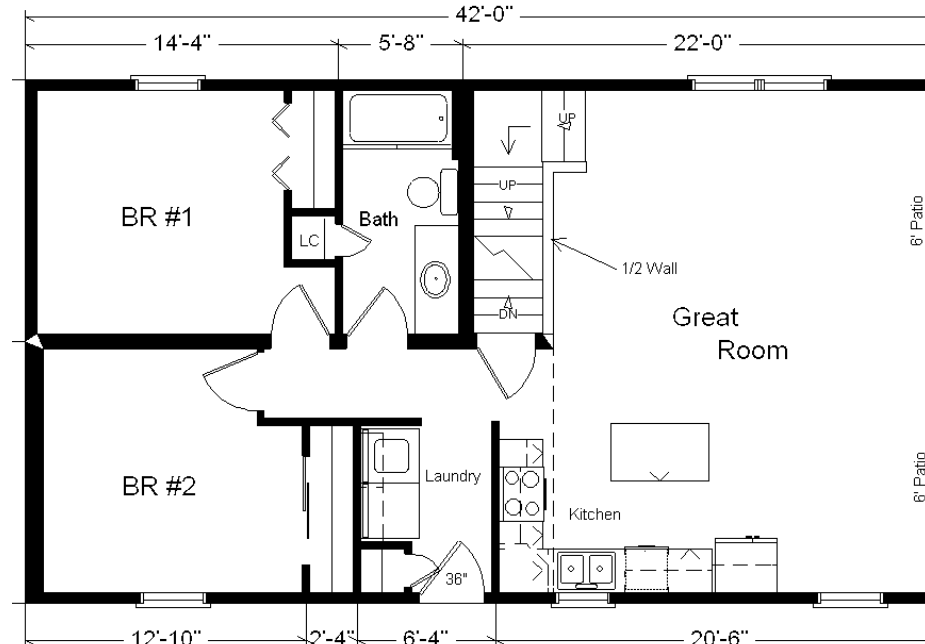

March 2021

MN #BC146710

Reverse Plan