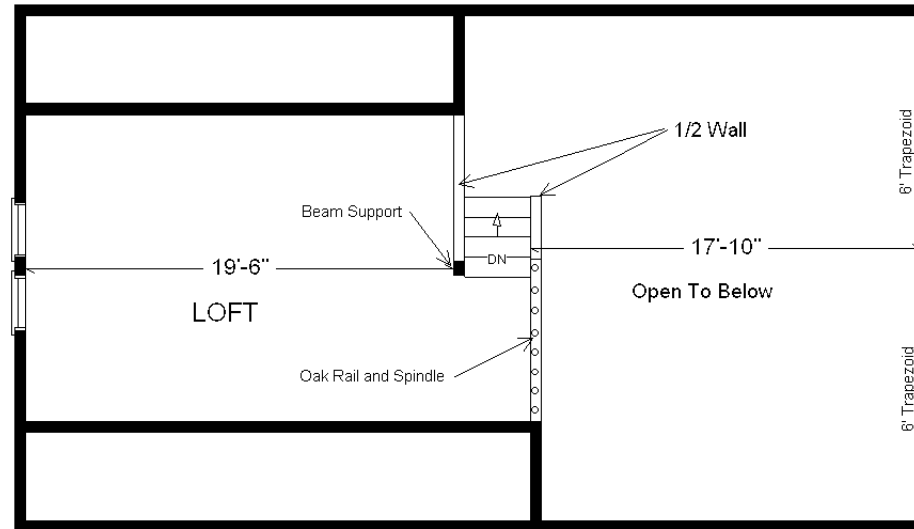

Model #3 Rustic Loft 1,260 sq. ft.

Design Homes, Inc.

Eldridge, IA
(#10476-6-6)

| | |
|--|---------------------|
| Base Price: | \$143,091.00 |
| This Home Displays The Following Options: | |
| LP Smartside Siding (1502 sf) | 6,759.00 |
| 3.5" Window Lineals | 780.00 |
| 3.5" Door Lineals | 360.00 |
| Carpet Upgrade (E. Nice) | 1,502.00 |
| 2 DHI Paddle Fan Lights | 367.00 |
| Laundry Area w\ H. Birch Cabinets | 1,115.00 |
| ORB Bath Option | 495.00 |
| Vanity Base Drawers (VDDDB) | 226.00 |
| Recessed Medicine Cabinet | 65.00 |
| Harrison Rustic Birch Cabinets (disc.) | 3,605.00 |
| Select Cabinet Option | 567.00 |
| WP Microwave (WMH310) | 364.00 |
| Hi-definition Kit. Countertops | 263.00 |
| Swan Quartz Kitchen Sink | 380.00 |
| Pull-down Kohler Kit. Faucet (ORB) | 235.00 |
| Ceramic Tile Backsplash | 350.00 |
| Crown Molding (22') | 374.00 |
| Custom Cabinets | 276.00 |
| Mullion Glass Cab. Door | 134.00 |
| Prefinished Oak Railing | 595.00 |
| 6' Trapezoid Windows (x2) | 2,478.00 |
| Casement Windows in Loft (disc.) | 185.00 |
| 2 - 6' Pella Enc. Vinyl Patio Doors | 1,874.00 |
| 2nd Exterior Door Credit | -365.00 |
| Total With Options Shown: | \$166,075.00 |