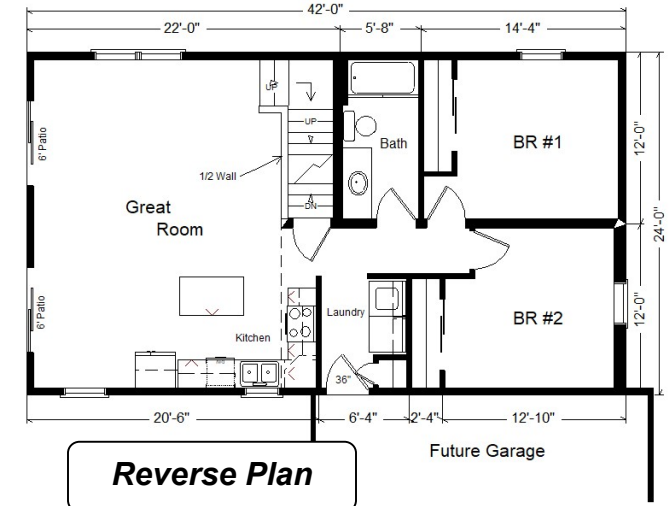

March 2021

MN #BC146710

Reverse Plan