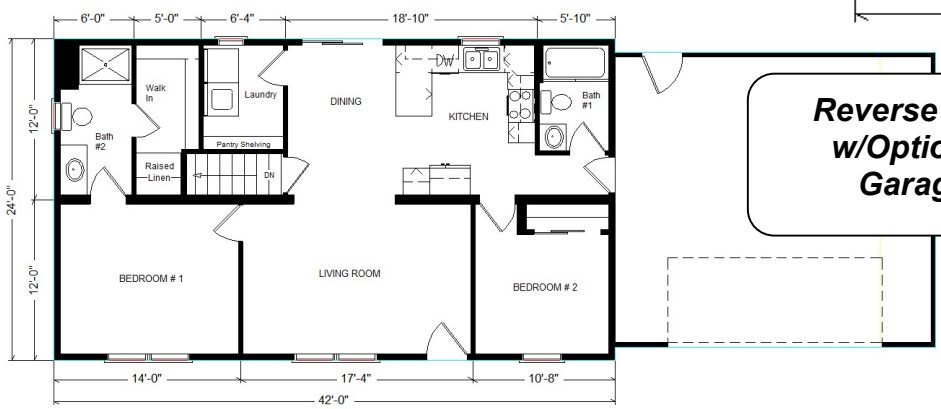

Price Includes:
Delivery up to 200 miles from PdC, WI, Crane Work, All Blueprints, R55 Ceilings, R21 Exterior Walls, Kohler Plumbing, Pella Windows, 200 Amp Service, All Applicable Tax and Much More!!

April 2021