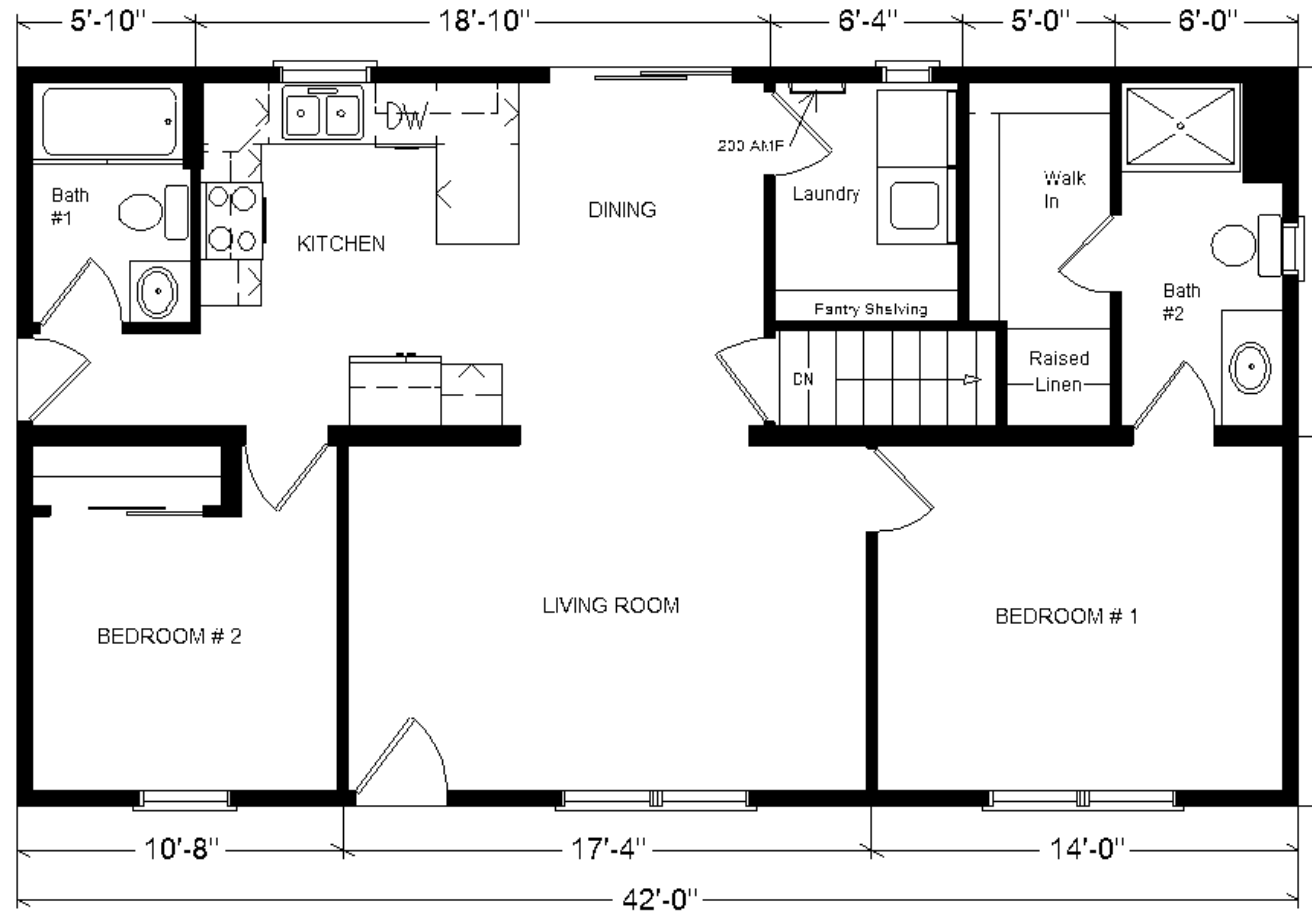

**Model #6**  
**42' Classic Ranch**  
 1,008 sq. ft.

*Design Homes, Inc.*  
 Edgerton, WI  
 (#10736 -8-6)

<b>Base Price:</b>	<b>\$84,918.00</b>
<b>This Home Displays The Following Options:</b>	
Window Lineals	520.00
Wire for Fan/Light (LR)	39.00
Overhead Light Fixture (LR)	32.00
Wire for Elec. Range	100.00
Vanity Drawer Base (VSB)	70.00
3/4 Bath	2,450.00
Recessed Medicine Cabinet (x2)	130.00
Vaulted Ceilings (LR,Kit,Din)	929.00
Laundry Area w/Hook-ups	428.00
** 6' Pella Patio Door Upcharge	541.00
** 3 Extra Windows	750.00
<b>Total With Options Shown:</b>	<b>\$90,907.00</b>

\*\* Discontinued Pella Encompass Series

**Price Includes:**  
 Delivery up to 200 miles from PdC, WI, Crane Work, All Blueprints, R55 Ceilings, R21 Exterior Walls, Kohler Plumbing, Pella Windows, 200 Amp Service, All Applicable Tax and Much More!!

April 2021

**Reverse Plan  
 w/Optional  
 Garage**

**Color Information**  
 Natural Clay Siding, White Windows/Lineals, Moire Black Shingles, White Trim, SS Sink and Rangehood, Pecan Oak Trim & Doors, White Baths, #150 Vanity Tops, Peat Carpet, #68 Auburn Dusk LVP Flooring, Pella White Encompass (discontinued) Vinyl Sgl-hung Windows, Natural Limestone Countertop, ORB Hardware