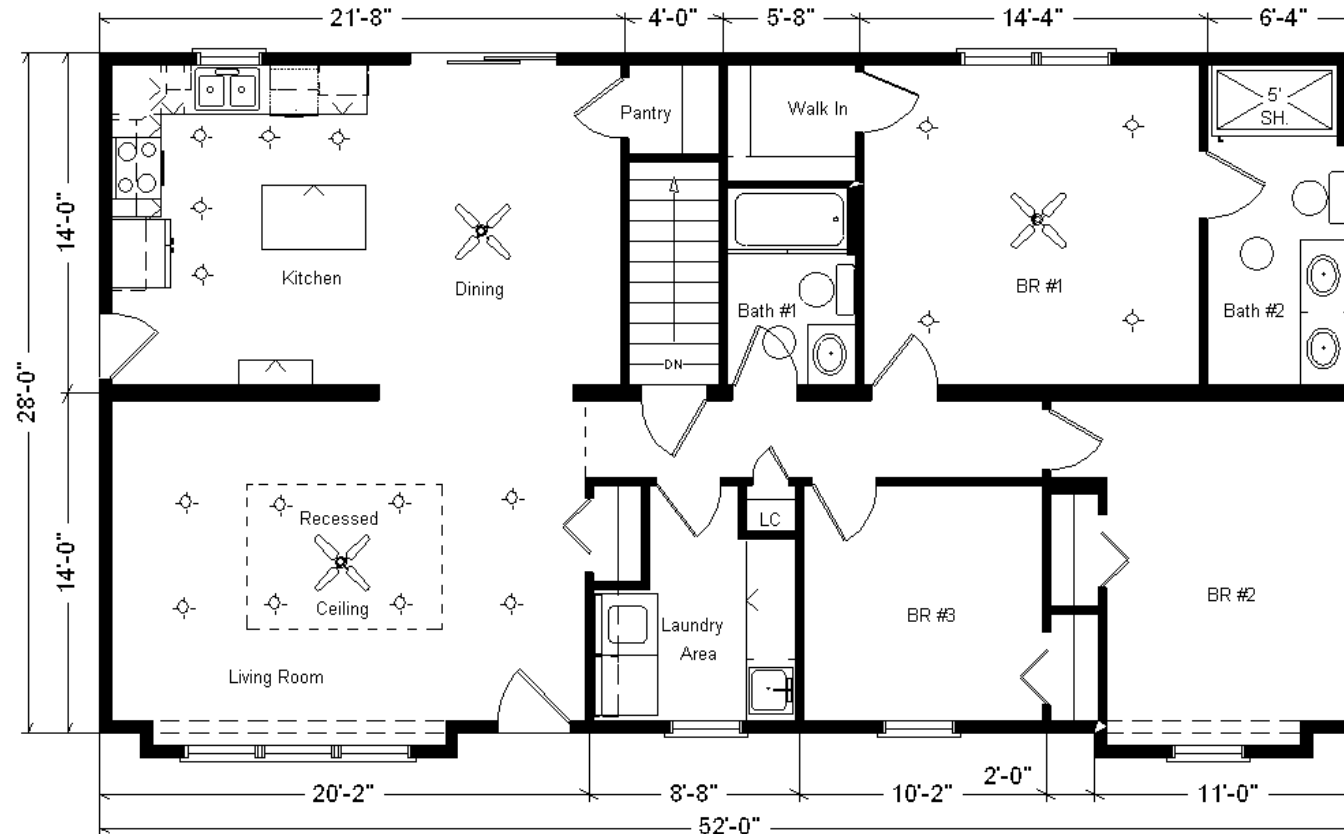

Total With Options Shown: **$207,514.00**

Design Homes, Inc.

Model #5
28x52 Ranch 1,476 sq. ft.

Edgerton, WI
(#10525 -6- 6)

March 2022

Color Information
Autumn Red Vinyl Siding, Clay Trim, Clay Corners, Heather Blend Shingles, Clay Window Lineals, SS Sink, Saddle Oak Trim & Doors, Pump. Glaze Cabinetry, Toasted Antique Island, Bisque Baths, #431 Vanity Tops, Bamboo Carpet, 91181 Vinyl Floors, Fall Canyon Wood Floors, Putty Pella Dbl-hung Windows w/Saddle Stain Interiors, SS Appliances, Rolling Stone Quartz Countertop w/ Bourbon Quartz Top on Island

MN #BC146710

Reverse Plan w/Optional Garage

This Display Home Is Sold!

Price Includes: Delivery up to 100 miles, Crane Work, All Blueprints, R55 Ceilings, R21 Exterior Walls, Kohler Plumbing, Pella Windows, 200 Amp Service, All Applicable Tax and Much More!!