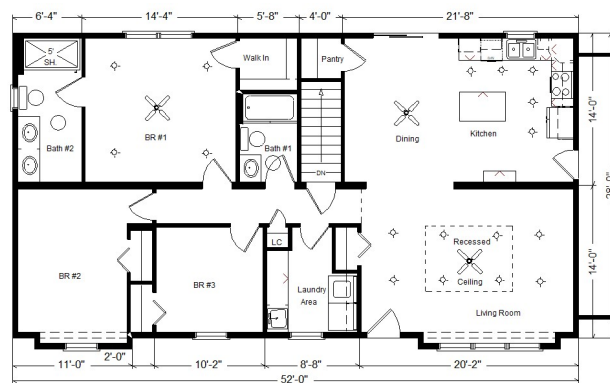

Total With Options Shown: **$207,514.00**

Design Homes, Inc.

Model #5
28x52 Ranch 1,476 sq. ft.

Edgerton, WI
(#10525 -6- 6)

March 2022

Color Information
Autumn Red Vinyl Siding, Clay Trim, Clay Corners, Heather Blend Shingles, Clay Window Lineals, SS Sink, Saddle Oak Trim & Doors, Pump. Glaze Cabinetry, Toasted Antique Island, Bisque Baths, #431 Vanity Tops, Bamboo Carpet, 91181 Vinyl Floors, Fall Canyon Wood Floors, Putty Pella Dbl-hung Windows w/Saddle Stain Interiors, SS Appliances, Rolling Stone Quartz Countertop w/ Bourbon Quartz Top on Island

MN #BC146710

Reverse Plan w/Optional Garage

This Display Home Is Sold!

Price Includes: Delivery up to 100 miles, Crane Work, All Blueprints, R55 Ceilings, R21 Exterior Walls, Kohler Plumbing, Pella Windows, 200 Amp Service, All Applicable Tax and Much More!!