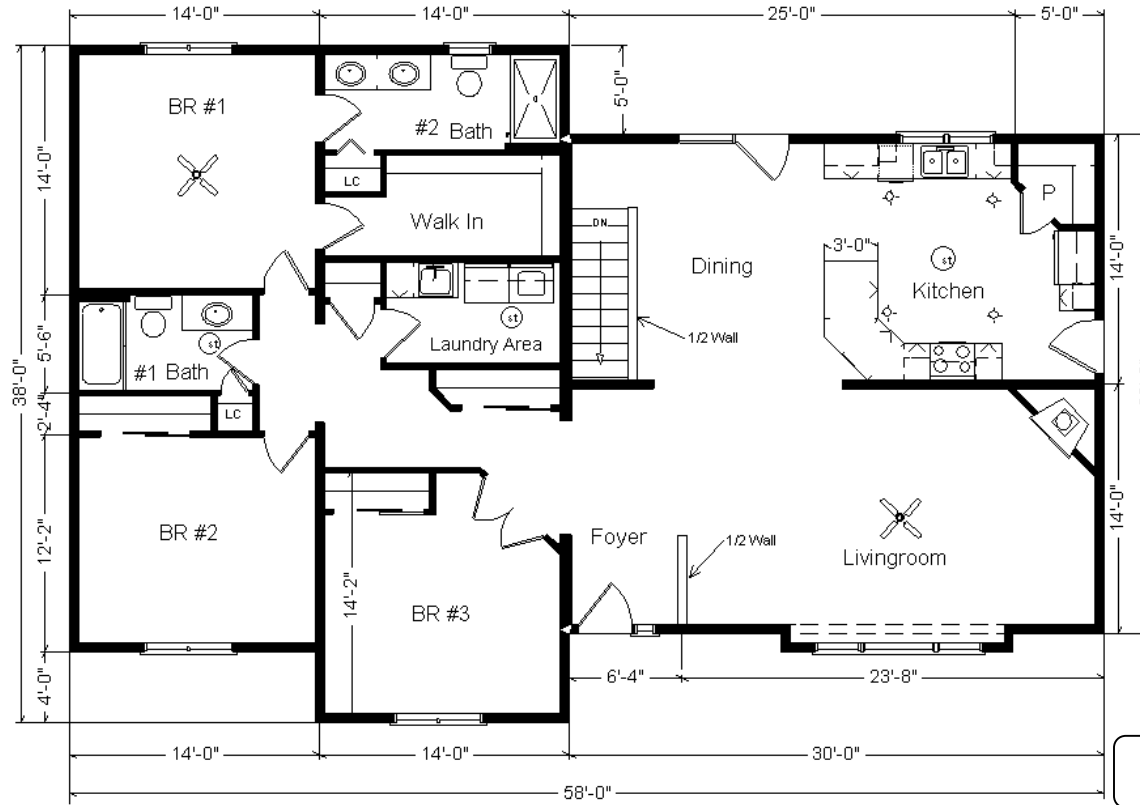

<b>Base Price:</b>	<b>\$163,408.00</b>
<b>This Home Displays The Following Options:</b>	
6/12 Roof Slope	3,234.00
Weathershield Windows (disc.)	7,691.00
1' Bump-out LR Window	858.00
Large Gable	1,995.00
Upgrade Carpet (Everything Nice)	2,213.00
Wood Floor (Foyer/Hallway)	1,133.00
6 Panel Oak Doors (x10)	2,140.00
Interior Fr. Doors w/Glass	1,185.00
Gas Fireplace	5,900.00
Vaulted Ceilings (LR, DR, Kit)	1,806.00
Premium Color Siding	745.00
Shutters	378.00
Northwoods Shake Siding in Gables	400.00
Paddle Fan Light (x2)	367.00
4 LED Flush Lights on Dimmer	285.00
Hi-Definition Kit. Countertops	364.00
36" Wide Snack Bar	66.00
Pull-down Kit. Faucet (K560-BN)	235.00
Cultured Granite Vanity Top (Bath #2)	354.00
WP Microwave (WMH310)	354.00
WP Dishwasher (WDF320)	574.00
Laundry Area w/Cabinets	750.00
Laundry Sink/Base Cabinets	894.00
Rubbed Bronze Bath Package	920.00
Extra 3/4 Bath	2,450.00
Double Sink Vanity	725.00
5' Shower	178.00
Recessed Medicine Cabinets (x2)	130.00
Vanity Drawer bases (x3)	490.00
Upgrade Vanity Bases to APC Option	1,973.00
Elongated Toilet Bowl (Bath #1)	62.00
Westbury Oak Cabinets	2,858.00
2' of Extra Base Cabinets (APC)	532.00
Crown Molding (25')	425.00
APC Kit. Cabinet Option	1,494.00
Ceramic Tile Backsplash	350.00
Suntube (x3)	1,797.00
Upgrade Entry Door (S684TRC)	516.00
Sidelight 1/2 Glass (S692TRC)	887.00
Paint 1 Side Doors and Sidelight	294.00
6' WS Patio Door (disc.)	2,576.00

# Design Homes, Inc.

**Model #4**  
**28x66 4-sec. Ranch 1,848 sq. ft.**

**Edgerton, WI**  
**(#10498 -6-4)**

MN #BC146710

**Color Information**  
*Hearthstone Siding, Almond Trim, Sav. Wicker Northwoods Accents, Moire Black Shingles, Black Shutters, White & Bisque Baths, #432 and #250 Vanity Tops, 91180 Vinyls, SS Kit. Sink, Natural Oak Trim & Doors, Black Microwave and Rangehood, Natural Oak Cabinets, Bamboo Carpet, Fall Canyon Wood Flooring, Cameo WeatherShield Casement Windows w/Autumn Harvest Interiors, Golden Mascarello Countertop, Absolute Black FP Front*