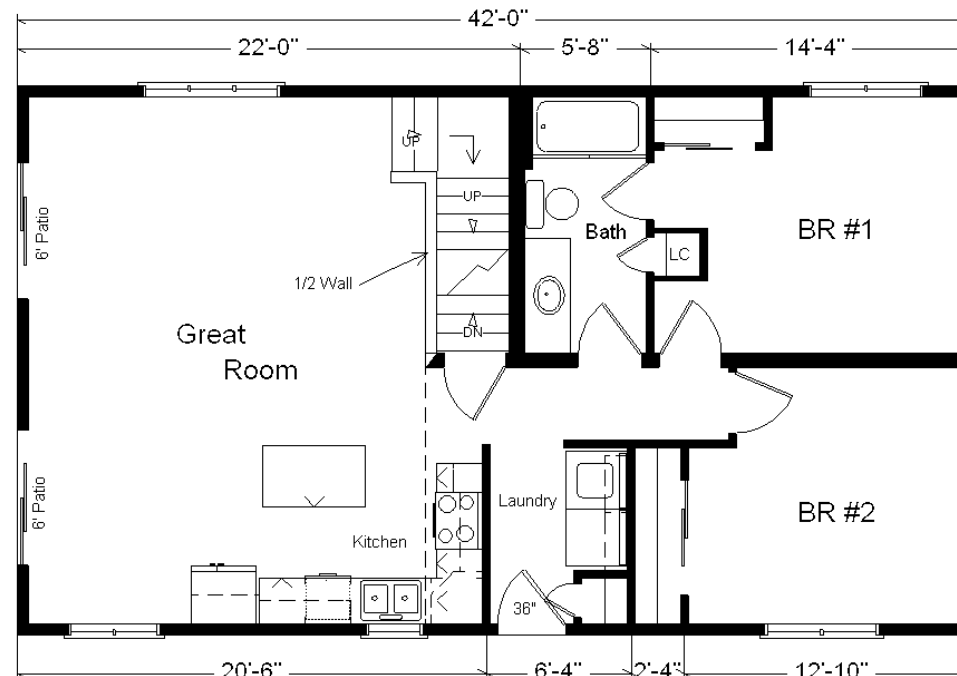

Model #1

Rustic Loft

1,260 sq. ft.

Design Homes, Inc.

Edgerton, WI

(#10449-5-6)

Base Price: $143,091.00

This Home Displays The Following Options:

LP Smartside Siding (1502 sf)	5,633.00
3.5" Window & Door Lineals	1,400.00
Carpet Upgrade (Everything Nice)	1,875.00
Laundry Area w/ Cabinets	750.00
Vanity Drawer Base (VDDB)	226.00
Recessed Medicine Cabinet	65.00
Hi-Definition Kit. Countertops	255.00
Swan Quartz Sink (nero)	332.00
Pull-down Kohler Kit. Faucet (ORB)	235.00
Crown Molding (24')	408.00
Custom Cabinets	268.00
Ceramic Tile Backsplash	350.00
Mullion Glass Cab. Door	134.00
DHI Fan/Lights (x2)	367.00
Prefinished Oak Railing	595.00
6' Trapezoid Windows (x2)	2,478.00
2 - 6' Pella Enc. Patio Doors	1,874.00
Casement Windows (Enc. disc.)	1,982.00
Painted Exterior Door (1 side)	147.00
2nd Exterior Door Credit	-365.00

Total With Options Shown: $162,100.00

Price Includes: Delivery up to 200 miles from PdC, WI, Crane Work, All Blueprints, R50 Ceilings, R21 Exterior Walls, Kohler Plumbing, Pella Windows, Knotty Pine Ceilings and End Walls, 200 Amp Service, All Applicable Tax and Much More!!