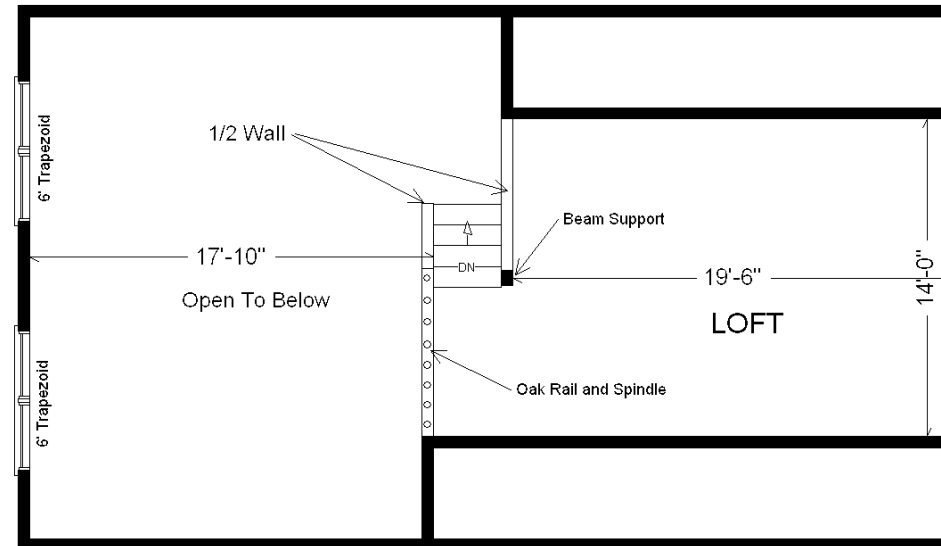

Model #1

Rustic Loft

1,260 sq. ft.

Design Homes, Inc.

Edgerton, WI

(#10449-5-6)

Base Price: $143,091.00

This Home Displays The Following Options:

LP Smartside Siding (1502 sf)	5,633.00
3.5" Window & Door Lineals	1,400.00
Carpet Upgrade (Everything Nice)	1,875.00
Laundry Area w/ Cabinets	750.00
Vanity Drawer Base (VDDB)	226.00
Recessed Medicine Cabinet	65.00
Hi-Definition Kit. Countertops	255.00
Swan Quartz Sink (nero)	332.00
Pull-down Kohler Kit. Faucet (ORB)	235.00
Crown Molding (24')	408.00
Custom Cabinets	268.00
Ceramic Tile Backsplash	350.00
Mullion Glass Cab. Door	134.00
DHI Fan/Lights (x2)	367.00
Prefinished Oak Railing	595.00
6' Trapezoid Windows (x2)	2,478.00
2 - 6' Pella Enc. Patio Doors	1,874.00
Casement Windows (Enc. disc.)	1,982.00
Painted Exterior Door (1 side)	147.00
2nd Exterior Door Credit	-365.00

Total With Options Shown: $162,100.00

Price Includes: Delivery up to 200 miles from PdC, WI, Crane Work, All Blueprints, R50 Ceilings, R21 Exterior Walls, Kohler Plumbing, Pella Windows, Knotty Pine Ceilings and End Walls, 200 Amp Service, All Applicable Tax and Much More!!