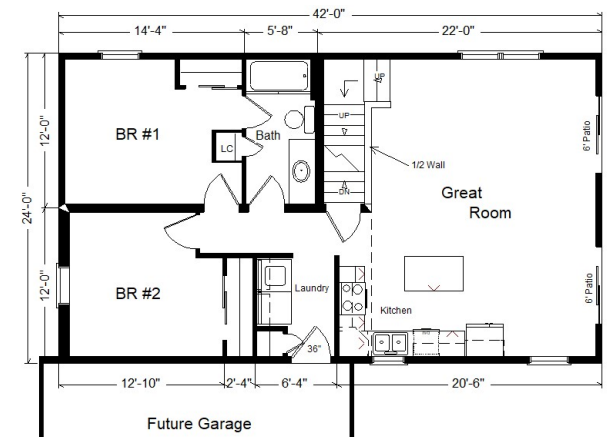

Color Information

LP Seal Siding, Almond Trim, Sand Lineals, Weatherwood Shingles, Bisque Bath, #259 Vanity, Bamboo Carpet, 91160 Vinyls, Nero Sink, Pecan Oak Trim & Doors, Black Rangehood, Pella Almond Casement Windows, Pecan Pine Car Siding on Ceiling/Walls, Antique Mascarello Contertop, ORB Hardware/Chrome Baths

Feb. 2024

MN #BC146710