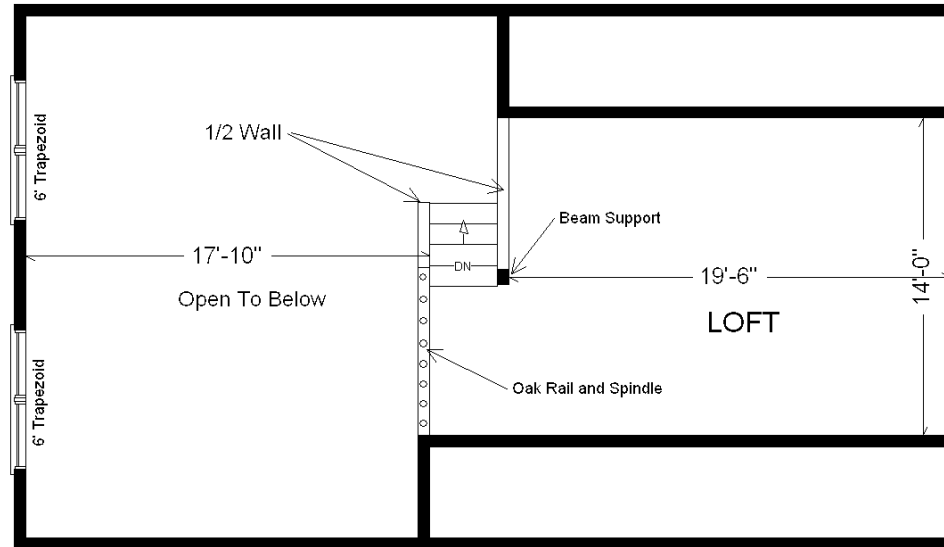

Model #1 Rustic Loft

1,260 sq. ft.

*All Rustic Loft Orders Are Subject To Approval

Design Homes, Inc.

Edgerton, WI
(#10449-5-6)

MODEL FOR SALE!

$187,288.00

(10,000 Discount!)

Base Price:	$174,352.00
Finish and Service Credit:	-$5,000.00
This Home Displays The Following Options:	
LP Smartside Siding (1502 sf)	8,892.00
3.5" Window & Door Lineals	1,998.00
Carpet Upgrade (Everything Nice)	1,875.00
Laundry Area w/ Cabinets	750.00
Vanity Drawer Base(VDDDB)	226.00
Recessed Medicine Cabinet	65.00
Hi-Definition Kit. Countertops	275.00
Swan Quartz Sink (nero)	549.00
Pull-down Kohler Kit. Faucet (ORB)	295.00
Crown Molding (24')	480.00
Custom Cabinets	322.00
Ceramic Tile Backsplash	595.00
Mullion Glass Cab. Door	156.00
DHI Fan/Lights (x2)	398.00
6' Trapezoid Windows (x2)	3,622.00
2 - 6' Pella Patio Doors	5,624.00
Casement Windows (Enc. disc.)	2,180.00
Painted Exterior Door (1 side)	229.00
2nd Exterior Door Credit	-595.00

Total With Options Shown: $197,288.00

Price Includes: Crane Setting, All Blueprints, R50 Ceilings, R21 Exterior Walls, Kohler Plumbing, Pella Windows, Knotty Pine For Ceilings and End Walls, 200 Amp Service, All Applicable Tax and Much More!!

Flooring and Oak Railing for Loft area/steps Purchased and Installed By Buyer.

*See Sales Rep For Any Applicable Delivery Fees and Full List of Finish/Service Work Done By Buyer

Prices are Subject to Change