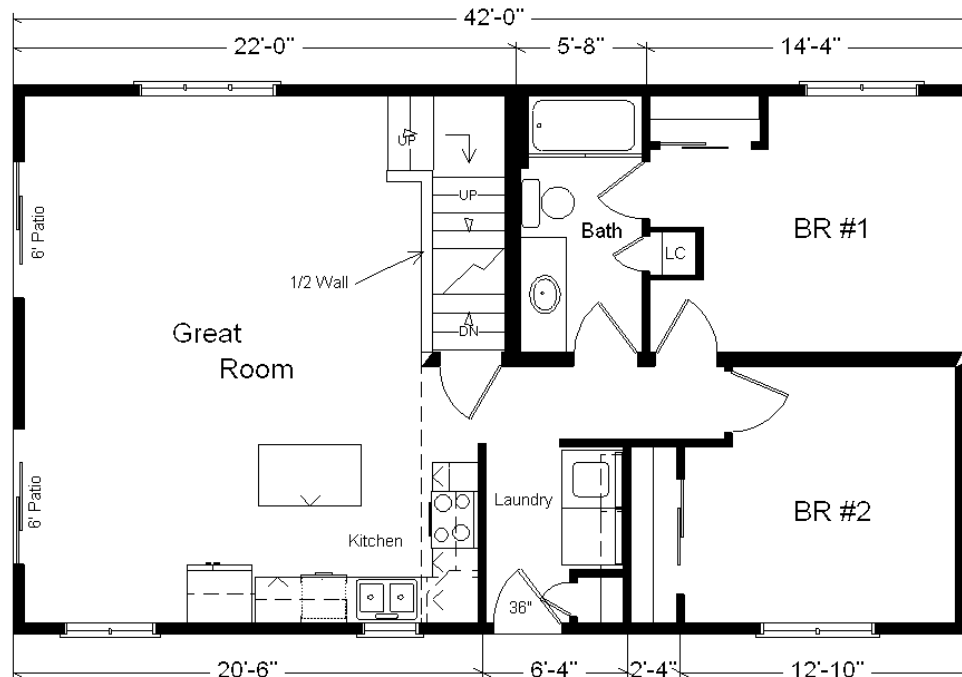

Model #1 Rustic Loft

1,260 sq. ft.

*All Rustic Loft Orders Are Subject To Approval

Design Homes, Inc.

Edgerton, WI
(#10449-5-6)

MODEL FOR SALE!

$187,288.00

(10,000 Discount!)

Base Price:	$174,352.00
Finish and Service Credit:	-$5,000.00
This Home Displays The Following Options:	
LP Smartside Siding (1502 sf)	8,892.00
3.5" Window & Door Lineals	1,998.00
Carpet Upgrade (Everything Nice)	1,875.00
Laundry Area w/ Cabinets	750.00
Vanity Drawer Base(VDDDB)	226.00
Recessed Medicine Cabinet	65.00
Hi-Definition Kit. Countertops	275.00
Swan Quartz Sink (nero)	549.00
Pull-down Kohler Kit. Faucet (ORB)	295.00
Crown Molding (24')	480.00
Custom Cabinets	322.00
Ceramic Tile Backsplash	595.00
Mullion Glass Cab. Door	156.00
DHI Fan/Lights (x2)	398.00
6' Trapezoid Windows (x2)	3,622.00
2 - 6' Pella Patio Doors	5,624.00
Casement Windows (Enc. disc.)	2,180.00
Painted Exterior Door (1 side)	229.00
2nd Exterior Door Credit	-595.00

Total With Options Shown: $197,288.00

Price Includes: Crane Setting, All Blueprints, R50 Ceilings, R21 Exterior Walls, Kohler Plumbing, Pella Windows, Knotty Pine For Ceilings and End Walls, 200 Amp Service, All Applicable Tax and Much More!!

Flooring and Oak Railing for Loft area/steps Purchased and Installed By Buyer.

*See Sales Rep For Any Applicable Delivery Fees and Full List of Finish/Service Work Done By Buyer

Prices are Subject to Change