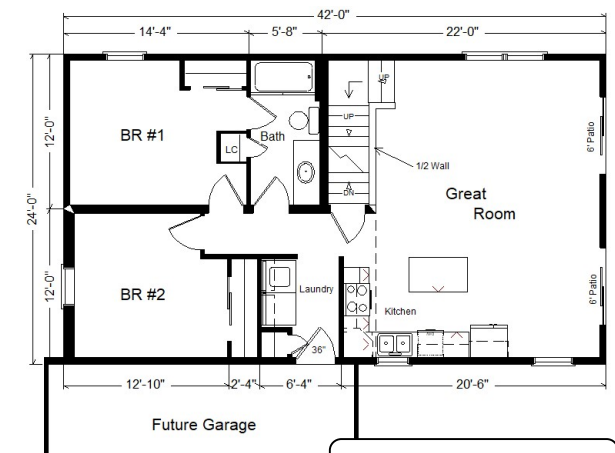

Color Information

LP Seal Siding, Almond Trim, Sand Lineals, Weatherwood Shingles, Bisque Bath, #259 Vanity, Bamboo Carpet, 91160 Vinyls, Nero Sink, Pecan Oak Trim & Doors, Black Rangehood, Pella Almond Casement Windows, Pecan Pine Car Siding on Ceiling/Walls, Antique Mascarello Contertop, ORB Hardware/Chrome Baths

March 2021

MN #BC146710