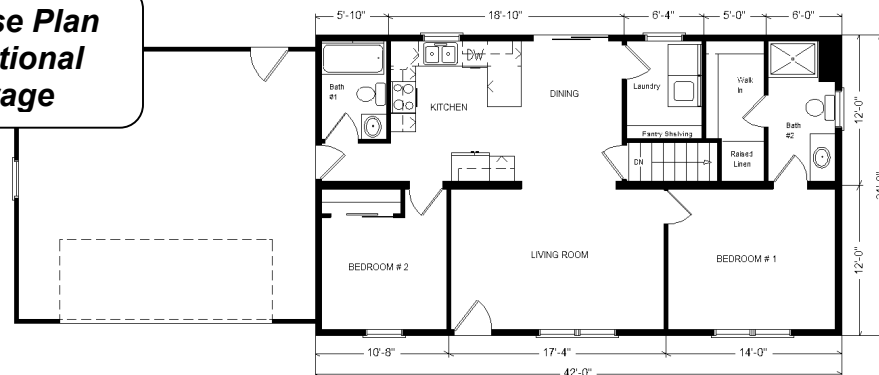

Model #7
42' Classic Ranch
 1,008 sq. ft.

Design Homes, Inc.
 Chippewa Falls, WI
 (#10828-8-6)

Base Price:	\$84,918.00
This Home Displays The Following Options:	
Window Lineals	520.00
** Pella Vinyl Patio Door (upcharge)	541.00
** 3 Extra Pella Windows	750.00
Ceramic Tile Backsplash	350.00
Crown Molding	391.00
Wire for Future Fan/Light (LR)	39.00
Vaulted Ceilings (Lr, Kit, Din.)	929.00
Extra 3/4 Bath	2,450.00
Vanity Drawer Base (VSB)	70.00
Recessed Medicine Cabinets (x2)	130.00
Laundry Area w/Cabinets	750.00

Total With Options Shown: \$91,838.00

** Discontinued Pella Encompass Series

Price Includes: Delivery up to 200 miles from PdC, WI, Crane Work, All Blueprints, R55 Ceilings, R21 Exterior Walls, Kohler Plumbing, Pella Windows, 200 Amp Service, All Applicable Tax and Much More!!

MN #BC146710

Reverse Plan W/Optional Garage

Color Information

Natural Clay Siding, White Trim, Moire Black Shingles, White Lineals, SS Sink and Vented SS Rangehood, Natural Oak Trim & Doors, Bisque Baths, Bark Carpet, #48 Vinyl Plank, White Pella Sgl-hung Windows and Butterm Granite Formica Countertops