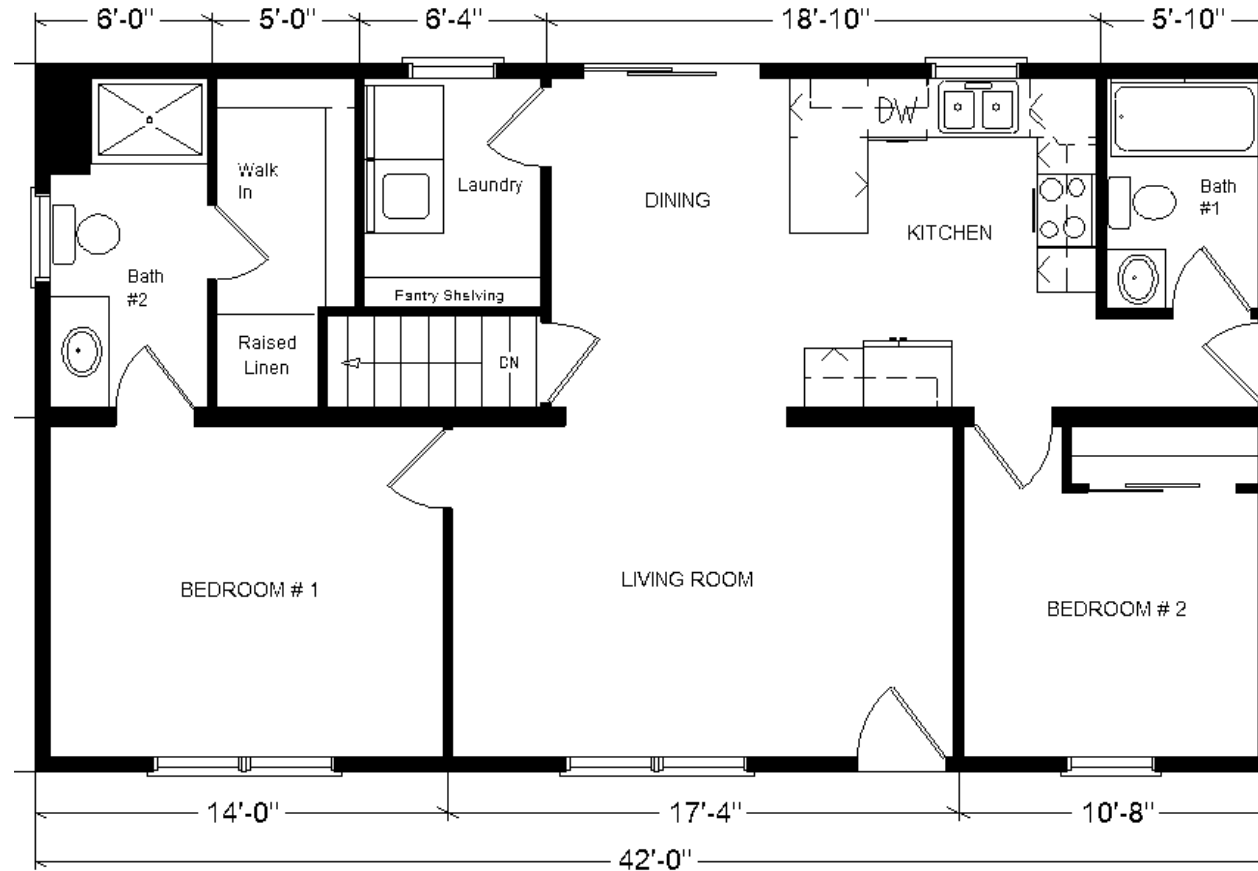

Model #7
42' Classic Ranch
 1,008 sq. ft.

Design Homes, Inc.
 Chippewa Falls, WI
 (#10828-8-6)

Base Price:	\$84,918.00
This Home Displays The Following Options:	
Window Lineals	520.00
** Pella Vinyl Patio Door (upcharge)	541.00
** 3 Extra Pella Windows	750.00
Ceramic Tile Backsplash	350.00
Crown Molding	391.00
Wire for Future Fan/Light (LR)	39.00
Vaulted Ceilings (Lr, Kit, Din.)	929.00
Extra 3/4 Bath	2,450.00
Vanity Drawer Base (VSB)	70.00
Recessed Medicine Cabinets (x2)	130.00
Laundry Area w/Cabinets	750.00

Total With Options Shown: \$91,838.00

** Discontinued Pella Encompass Series

Price Includes: Delivery up to 200 miles from PdC, WI, Crane Work, All Blueprints, R55 Ceilings, R21 Exterior Walls, Kohler Plumbing, Pella Windows, 200 Amp Service, All Applicable Tax and Much More!!

MN #BC146710

Reverse Plan W/Optional Garage

Color Information

Natural Clay Siding, White Trim, Moire Black Shingles, White Lineals, SS Sink and Vented SS Rangehood, Natural Oak Trim & Doors, Bisque Baths, Bark Carpet, #48 Vinyl Plank, White Pella Sgl-hung Windows and Butterm Granite Formica Countertops