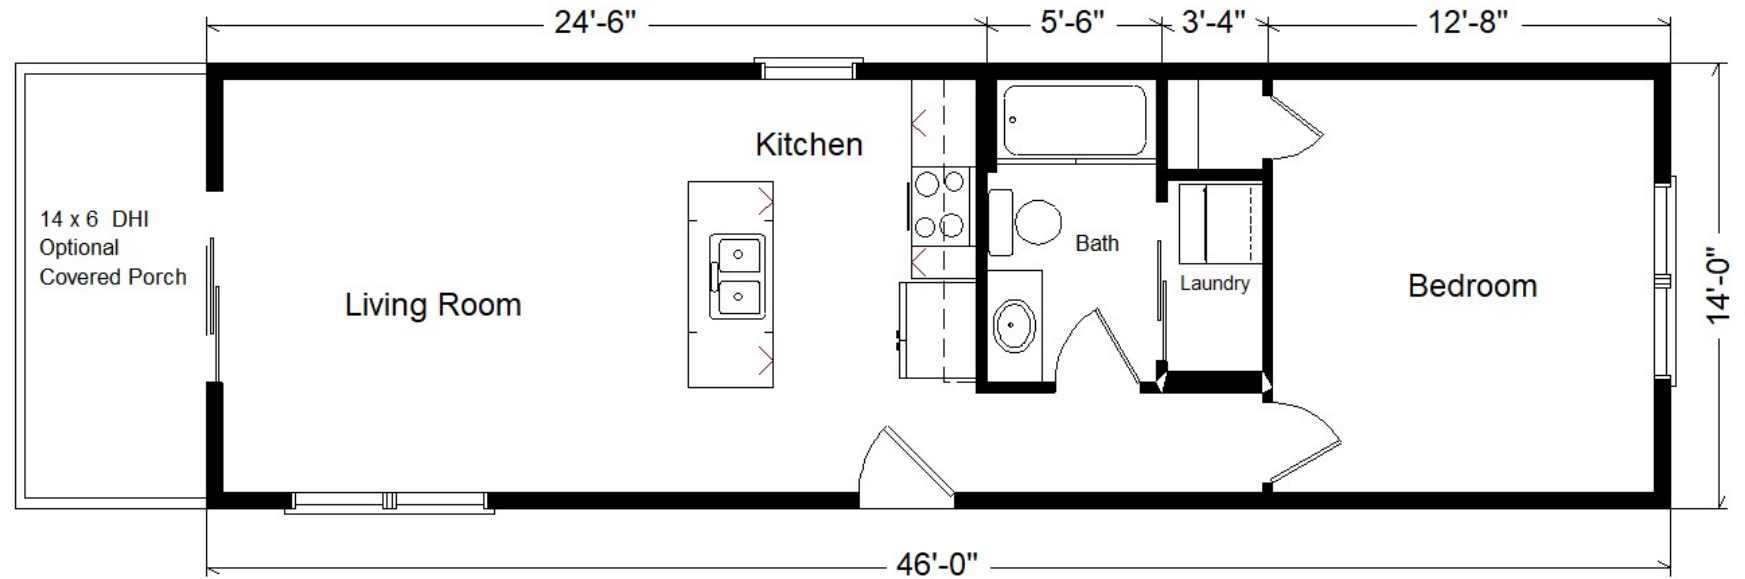

**Model #2**  
**46' CABIN**  
**w/Optional 6' Porch**  
**644 sq. ft.**

*Design Homes, Inc.*

**Chippewa Falls, WI**  
 (#11006 -0-6)

March 2021

<b>Base Price:</b>	<b>\$53,923.00</b>
<b>This Cabin Displays The Following Options:</b>	
6' Porch	5,712.00
Metal Roof	2,548.00
Vaulted Ceilings (Great Room)	722.00
Upgrade Carpet in Bedroom	300.00
RV Redwood Floor Upgrade	299.00
LP Smartside	5,238.00
Crown Molding	187.00
Knotty Pine Carsiding on Ceiling	1,798.00
Pull-down Kit. Faucet (K560-CP)	215.00
Deeper 8" SS Kitchen Sink	112.00
Ceramic Tile Backsplash	175.00
Arbor Hickory Cabinets	1,803.00
Select Cabinet Option	284.00
Knotty Pine Carsided Kit. Island	96.00
Laundry Hook-ups	428.00
Wire for Electric Range	100.00
Vanity Drawer Base (VDDB)	226.00
Recessed Medicine Cabinet	65.00
Pella 6' Patio Door	937.00
Painted Exterior Door (1 side)	147.00
Exterior Door Credit	-365.00

MN #BC146710

**Total With Options Shown: \$74,950.00**

**Reverse Plan**

**Price Includes: 200 Mile Delivery, Crane Work, All Blueprints, R55 Ceilings, R21 Exterior Walls, Kohler Plumbing, Pella Windows, 200 Amp Service, All Applicable Tax and Much More!!**