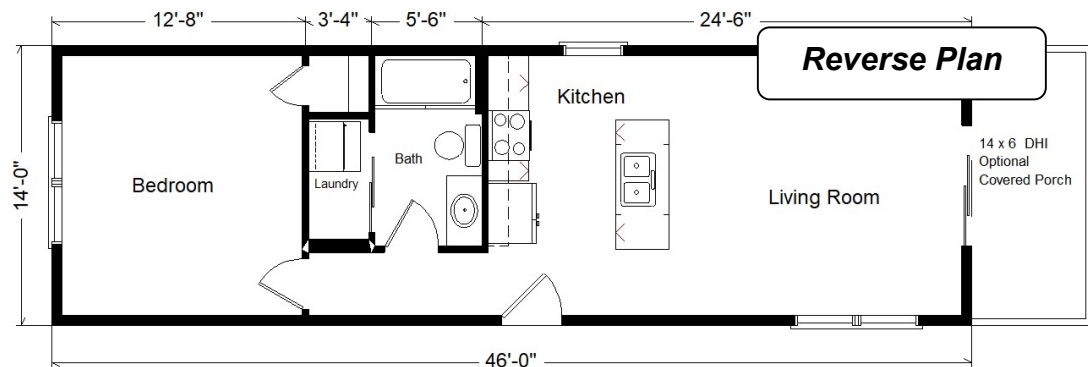

**Model #2**  
**46' CABIN**  
**w/Optional 6' Porch**  
**644 sq. ft.**

*Design Homes, Inc.*

**Chippewa Falls, WI**  
 (#11006 -0-6)

March 2021

<b>Base Price:</b>	<b>\$53,923.00</b>
<b>This Cabin Displays The Following Options:</b>	
6' Porch	5,712.00
Metal Roof	2,548.00
Vaulted Ceilings (Great Room)	722.00
Upgrade Carpet in Bedroom	300.00
RV Redwood Floor Upgrade	299.00
LP Smartside	5,238.00
Crown Molding	187.00
Knotty Pine Carsiding on Ceiling	1,798.00
Pull-down Kit. Faucet (K560-CP)	215.00
Deeper 8" SS Kitchen Sink	112.00
Ceramic Tile Backsplash	175.00
Arbor Hickory Cabinets	1,803.00
Select Cabinet Option	284.00
Knotty Pine Carsided Kit. Island	96.00
Laundry Hook-ups	428.00
Wire for Electric Range	100.00
Vanity Drawer Base (VDDB)	226.00
Recessed Medicine Cabinet	65.00
Pella 6' Patio Door	937.00
Painted Exterior Door (1 side)	147.00
Exterior Door Credit	-365.00

MN #BC146710

**Total With Options Shown: \$74,950.00**

**Reverse Plan**

**Price Includes: 200 Mile Delivery, Crane Work, All Blueprints, R55 Ceilings, R21 Exterior Walls, Kohler Plumbing, Pella Windows, 200 Amp Service, All Applicable Tax and Much More!!**