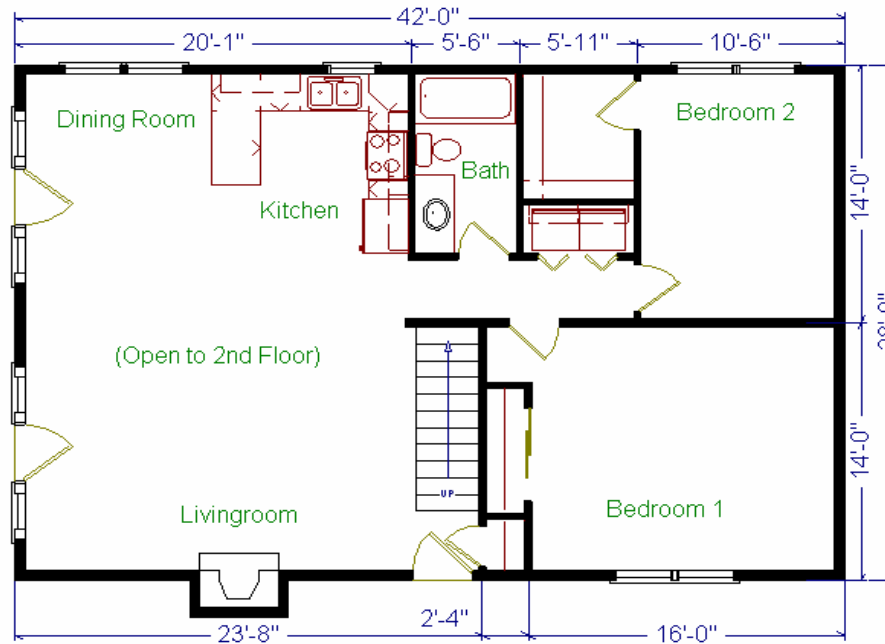

## Design Homes, Inc.

Missouri Valley, IA 7598

<b>Base Price:</b>	<b>\$86,951.00</b>
<b>This Home Includes The Following Options:</b>	
Timbermill Vynal Log Siding	5,583
Cast Iron Sink	284
Oak Trim and Doors	1,795
9 Raised 6 Panel Oak Doors	1,755
GE Dishwasher ( * )	364
Spring Valley Oak Cabinets	1,280
9' Crestline Door in LR ( ** )	695
9' Crestline Door in DR ( ** )	1,925
Extra Window in BDR 2	532
Upgrade Wolf Laurel Carpets	924
Gas Fireplace	3,159
w/Outside Chase	1,330
2--9' Trapezoid Windows	5,780
Utility with Northport Cabinets	695
Window Grills	660
Rosettes	141
Crestline Window Upgrade ( ** )	750
Shutter Credit	-70
<b>Total:</b>	<b>114,533.00</b>
<b>Display Home Discount</b>	<b>-11,453.00</b>
<b>Display Home Sale Price</b>	<b>\$103,080.00</b>