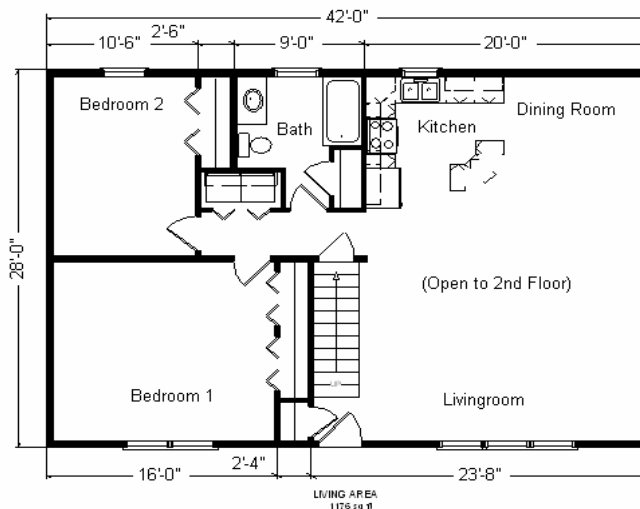

Base Price:.....	$ 86,951.00
Variation with Popular Options	
Whirlpool Dishwasher.....	$ 334
Utility Area w/Cabinets.....	$ 695
Central Air.....	$1,980
2-6' French Doors.....	$ 1,554
2-6' Trapezoid Windows.....	$ 3,478
Variation Total w/Options:.....	$ 94,992.00

Price Includes All Blueprints, Delivery,
Crane Work,
Water Heater,
Finish Ready For Hookups,
Lennox Furnace Installed, & Tax!