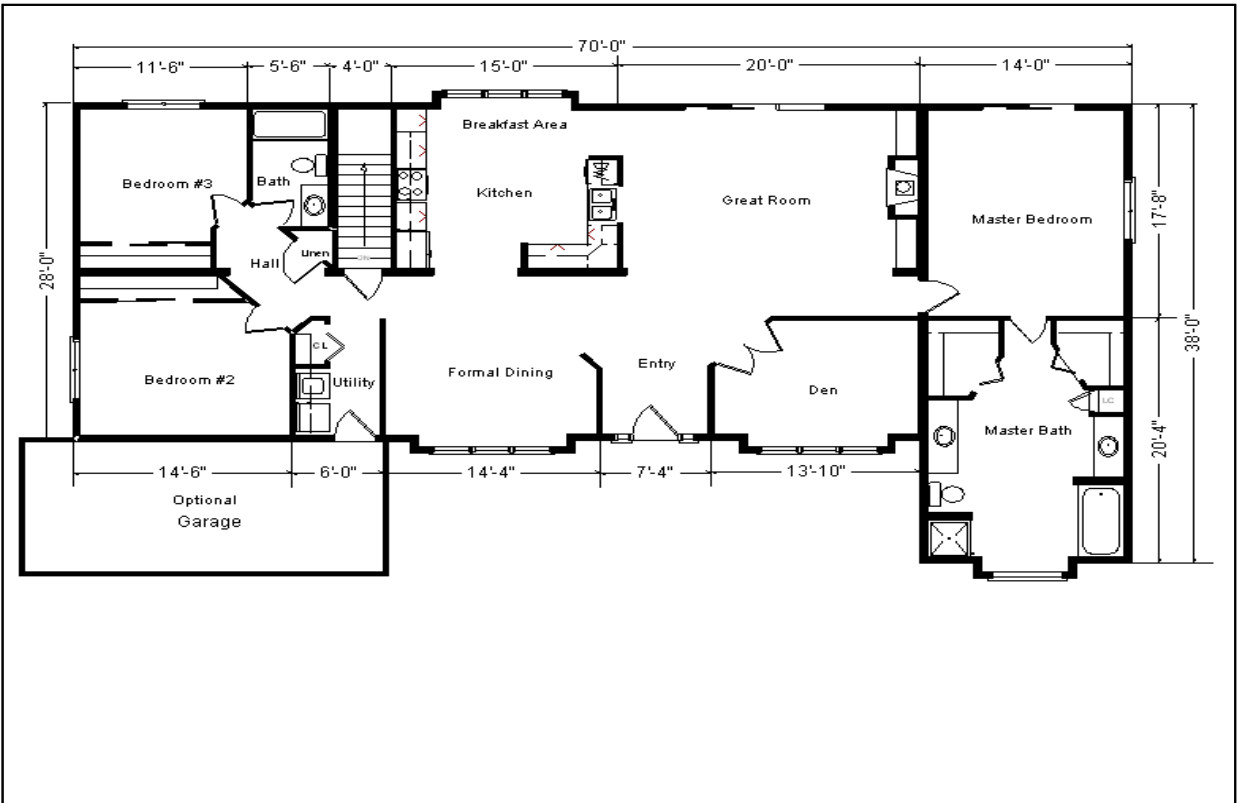

6

DESIGN HOMES, INC.

1180 E. PRICE STREET, ELDRIDGE, IOWA 52748

Phone (563) 285-9575

Fax (563) 285-9475

28 X 75 RANCH
2100 Sq. Feet

Base Price.....	\$120,013
Gable Roof 8' or 24'	\$1,074
1 FT Bump-outs large (4)	\$3,056
9' ceilings	\$4,830
7'6" Roof Rise (6 / 12 Slope)	\$3,300
Hip Roof (2)	\$3,618
Laminate Wood Look, Foyer, Hall	\$562
Wolf Laurel" Carpet Upgrade	\$1,288
Oak Trim & Doors	\$2,745
Electric Fireplace w/ Mantel Complete)	\$1,960
Vaulted ceiling, Kit, DR, Den, LR	\$1,666
Interior French Glass Doors	\$534
Telephone/TV Tag wire	\$13
4' Kitchen Cloud Light	\$147
3/4 Bath (Sink, Stool, Shower)	\$1,839
Utility Room Hook-ups & Cabinets	\$695
Double Sink, Faucet, Med. Cab.	\$565
Shower Door	\$160
Upgrade Vanity Cabinets with drawers (3)	\$264
6' Whirlpool UPCharge	\$1,950
Seneca Ridge Oak Cabinets	\$2,137
24" Deep Pantry with Shelves	\$526
Appl. Garage & Cut Board	\$299
Crown Molding 17'	\$114
G.E. Dishwasher (**)	\$421
Radius 6' Window (6' 0" X 3' 0")	\$904
10" Suntube Skylight	\$530
Merillat Book Case (2)	\$2,458
Kolbe Casement Upg Window DR, BR(7) (*)	\$6,284
GE Spacesaver Microwave (**)	\$535
Taylor Front Door SS684 HRRB	\$1,117
Sidelights leaded 1/2 (2) SS692 HRRB	\$2,408
9' Peachtree Sliding Door	\$2,531
6' Peachtree Sliding Door	\$2,047
Starburst Transom	\$432
Credit Kolbe LR, DR Windows (*)	(\$1,712)
Upgrade Utility Room Cabinets	\$265

#7573

Graite Gray Siding, Shadow Black shingles, White trim, Vinyl floor 91050,
White shutters, White baths, 552161-55E2161 Front Door, Nutmeg Oak inside trim,
Kit. Sink SS, Kolbe Casement Windows,

Price Includes All Blueprints, Delivery,
Lennox Furnace Installed, Water Heater & Tax!