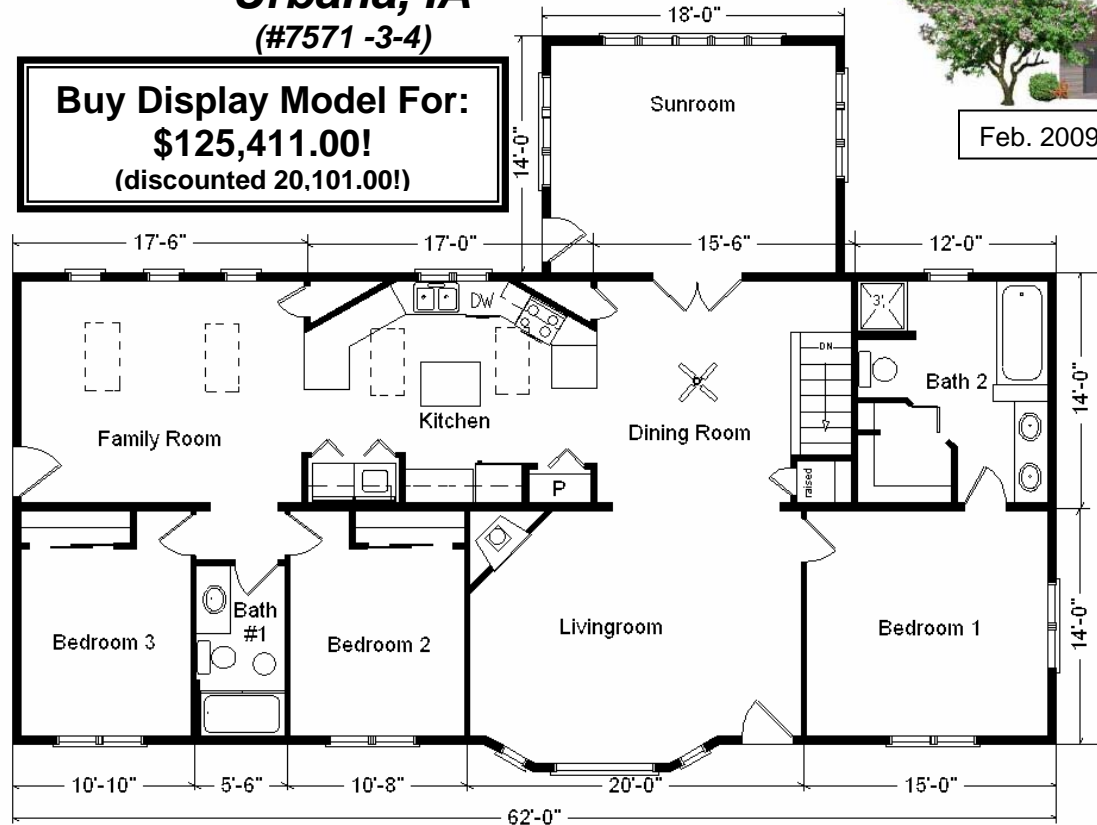

Model #7

28x62 Ranch w/ SR 1988

Design Homes, Inc.

Urbana, IA
(#7571 -3-4)

Feb. 2009

Base Price: \$94,314.00

This Home Displays The Following Options:

* 6' Roof Rise (approx. 4.68/12 Slope)	2,046.00
Large Gable	1,074.00
Extra Gable Detail	193.00
Upgrade Carpet (WL)	972.00
Wood Laminate (K,D,FR,Foyer)	2,409.00
Gas Fireplace	3,159.00
Vaulted Ceilings (LR, DR, Kit, FR)	1,666.00
Oak Trim & Doors	1,150.00
Interior French Doors w/Glass	534.00
4' Florescent Light (Kitchen)	66.00
DH Paddle Fan/Light (Din)	126.00
Utility Hook-Up w/ Cabinets	695.00
Extra 3/4 bath	1,839.00
Double Sink Vanity	565.00
6' Whirlpool	1,950.00
Vanity Drawer Upgrade (x2)	176.00
Seneca Ridge Arch Cabinets	2,137.00
Moveable Island	592.00
Microwave Shelf (MOS30)	236.00
Crown Molding (19')	127.00
* GE Dishwasher	421.00
* Kolbe Walk-Out Bay (LR)	1,070.00
* Kolbe Casement Windows	1,912.00
* Kolbe Family Room Windows	219.00
* Kolbe Upgrade Kitchen Window	515.00
10" Suntube	530.00
Velux Skylights QFS156 (x4)	2,732.00
Home Total w/Options	\$123,425.00

14 x 18 Sunroom w/Gable Base Price	\$16,331.00
Upgrade Carpet (WL)	291.00
Vaulted Ceiling	428.00
* Kolbe Extra Windows	2,037.00
Sunroom Total w/Options	\$19,087.00

Total With Options Shown: \$142,512.00

**Buy Display Model For:
\$125,411.00!
(discounted 20,101.00!)**

**Reverse Plan
w/Optional
Garage Shown**

Color Information
White Siding, White Trim, Horizon Blue Shingles, Blue Shutters, White Baths, Parchment Carpet, 2513 Oak Laminate, 91056 Vinyl, Nutmeg Oak Trim & Doors, Kolbe White Casement Windows, Black DW, Green Countertop, SS Sink & Rangehood, Beige FP Front Nordic

Price Includes All Blueprints, Delivery, Crane Work, Water Heater, Finish Ready For Hookups, Lennox Furnace Installed, & Tax!

Variation...

Base Price:	\$ 94,314.00
With the most Popular Options:	
Whirlpool Dishwasher	439.00
Utility Hook-ups	395.00
6' Patio Door	481.00
¾ Bath	1,839.00
Garden Tub	769.00
Variation Total w/Options:	\$98,237.00