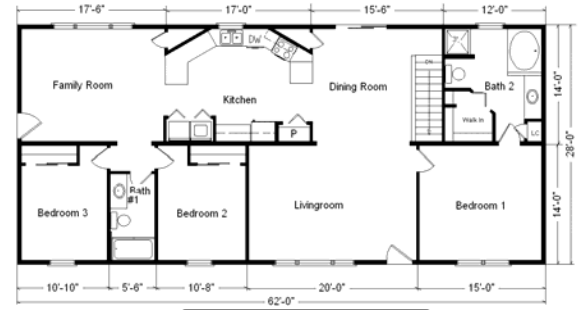

Model #7

28x62 Ranch w/ SR 1988

Design Homes, Inc.

Urbana, IA
(#7571 -3-4)

Feb. 2009

Base Price: \$94,314.00

This Home Displays The Following Options:

* 6' Roof Rise (approx. 4.68/12 Slope)	2,046.00
Large Gable	1,074.00
Extra Gable Detail	193.00
Upgrade Carpet (WL)	972.00
Wood Laminate (K,D,FR,Foyer)	2,409.00
Gas Fireplace	3,159.00
Vaulted Ceilings (LR, DR, Kit, FR)	1,666.00
Oak Trim & Doors	1,150.00
Interior French Doors w/Glass	534.00
4' Florescent Light (Kitchen)	66.00
DH Paddle Fan/Light (Din)	126.00
Utility Hook-Up w/ Cabinets	695.00
Extra 3/4 bath	1,839.00
Double Sink Vanity	565.00
6' Whirlpool	1,950.00
Vanity Drawer Upgrade (x2)	176.00
Seneca Ridge Arch Cabinets	2,137.00
Moveable Island	592.00
Microwave Shelf (MOS30)	236.00
Crown Molding (19')	127.00
* GE Dishwasher	421.00
* Kolbe Walk-Out Bay (LR)	1,070.00
* Kolbe Casement Windows	1,912.00
* Kolbe Family Room Windows	219.00
* Kolbe Upgrade Kitchen Window	515.00
10" Suntube	530.00
Velux Skylights QFS156 (x4)	2,732.00
Home Total w/Options	\$123,425.00

14 x 18 Sunroom w/Gable Base Price	\$16,331.00
Upgrade Carpet (WL)	291.00
Vaulted Ceiling	428.00
* Kolbe Extra Windows	2,037.00
Sunroom Total w/Options	\$19,087.00

Total With Options Shown: \$142,512.00

**Buy Display Model For:
\$125,411.00!
(discounted 20,101.00!)**

**Reverse Plan
w/Optional
Garage Shown**

Color Information
White Siding, White Trim, Horizon Blue Shingles, Blue Shutters, White Baths, Parchment Carpet, 2513 Oak Laminate, 91056 Vinyl, Nutmeg Oak Trim & Doors, Kolbe White Casement Windows, Black DW, Green Countertop, SS Sink & Rangehood, Beige FP Front Nordic

Price Includes All Blueprints, Delivery, Crane Work, Water Heater, Finish Ready For Hookups, Lennox Furnace Installed, & Tax!

Variation...

Base Price:	\$ 94,314.00
With the most Popular Options:	
Whirlpool Dishwasher	439.00
Utility Hook-ups	395.00
6' Patio Door	481.00
¾ Bath	1,839.00
Garden Tub	769.00
Variation Total w/Options:	\$98,237.00