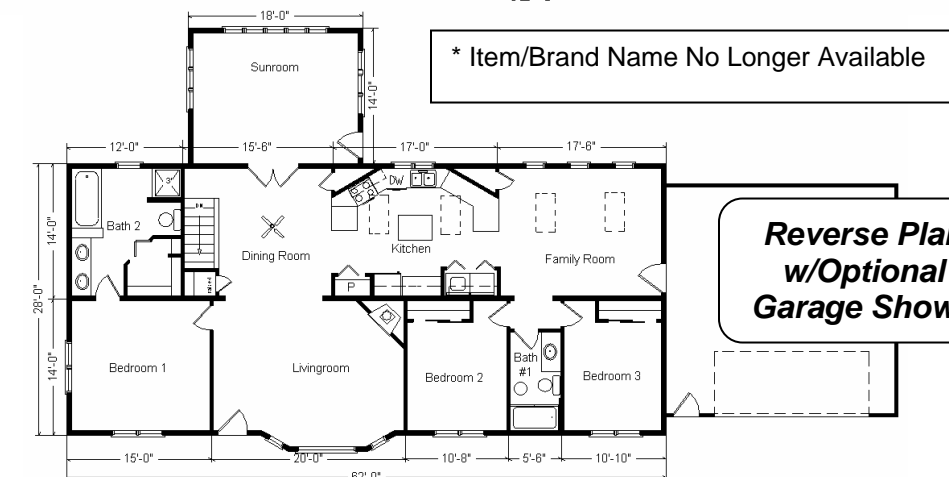

**Reverse Plan
w/Optional
Garage Shown**

Color Information
White Siding, White Trim, Horizon Blue Shingles, Blue Shutters, White Baths, Parchment Carpet, 2513 Oak Laminate, 91056 Vinyl, Nutmeg Oak Trim & Doors, Kolbe White Casement Windows, Black DW, Green Countertop, SS Sink & Rangehood, Beige FP Front Nordic

Price Includes All Blueprints, Delivery, Crane Work, Water Heater, Finish Ready For Hookups, Lennox Furnace Installed, & Tax!