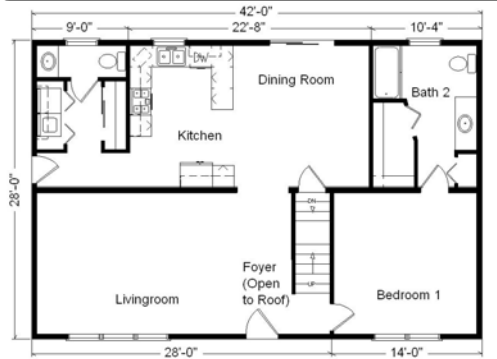

Model #3

28x42 Cape Cod 1,859 sq. ft.

Design Homes, Inc.

Sioux Falls, SD

(#8012 -5-1)

2nd Story finish by others

Base Price:	\$86,951.00
This Home Displays The Following Options:	
12' Shed Dormer	3,973.00
Extra 6' Gable Dormer	3,711.00
Upgrade Siding (Mastic-Quest)	2,628.00
Upgrade Carpet (WL)	627.00
Tile-look Laminate in Foyer	191.00
Oak Trim and Doors	950.00
TV Phone Box	13.00
4-Recessed Lights (Kitchen)	180.00
Dimmer Switch (Kitchen)	17.00
Extra 1/2 Bath	1,035.00
Utility Area w/Northport Cabinets	695.00
Cast Iron Sink	284.00
5' Whirlpool Tub	1,900.00
Shower Door	160.00
Richwood Lite Cabinets	1,404.00
* GE Dishwasher	421.00
* Kolbe Double Hung Windows	500.00
* Kolbe Upgrade Window (Bdr.#1)	325.00
Window Grilles (GIA x15)	585.00
2-Sidelights (Foyer)	834.00
* 6' Kolbe Sliding Patio Door (DR)	581.00

Total With Options Shown: \$107,965.00

* Item/Brand Name No Longer Available

Buy Display Model For:
\$97,168.00!
 (discounted 10,797.00!)

Feb. 2009

Color Information
 Glacier Blue Siding, White Trim, Black Shingles,
 Black Shutters, White Baths, White Sink, Toast Carpet,
 Nutmeg Oak Trim & Doors, 91066 Vinyls,
 White Kolbe Dbl-hung Vinyl Windows,
 Black DW & Rangehood, Olive Organix Countertop,
 Richwood Lite Cabinets

**Price Includes All Blueprints, Delivery,
 Crane Work, Water Heater,
 Finish Ready For Hookups,
 Lennox Furnace Installed, & Tax!**

Variation...

Base Price:	\$ 86,951.00
With the most Popular Options:	
Whirlpool Dishwasher.....	439.00
Utility Hook-ups.....	395.00
6' Patio Door.....	481.00
1/2 Bath.....	1,035.00
Central Air.....	2,140.00
Variation Total w/Options:..	\$91,441.00