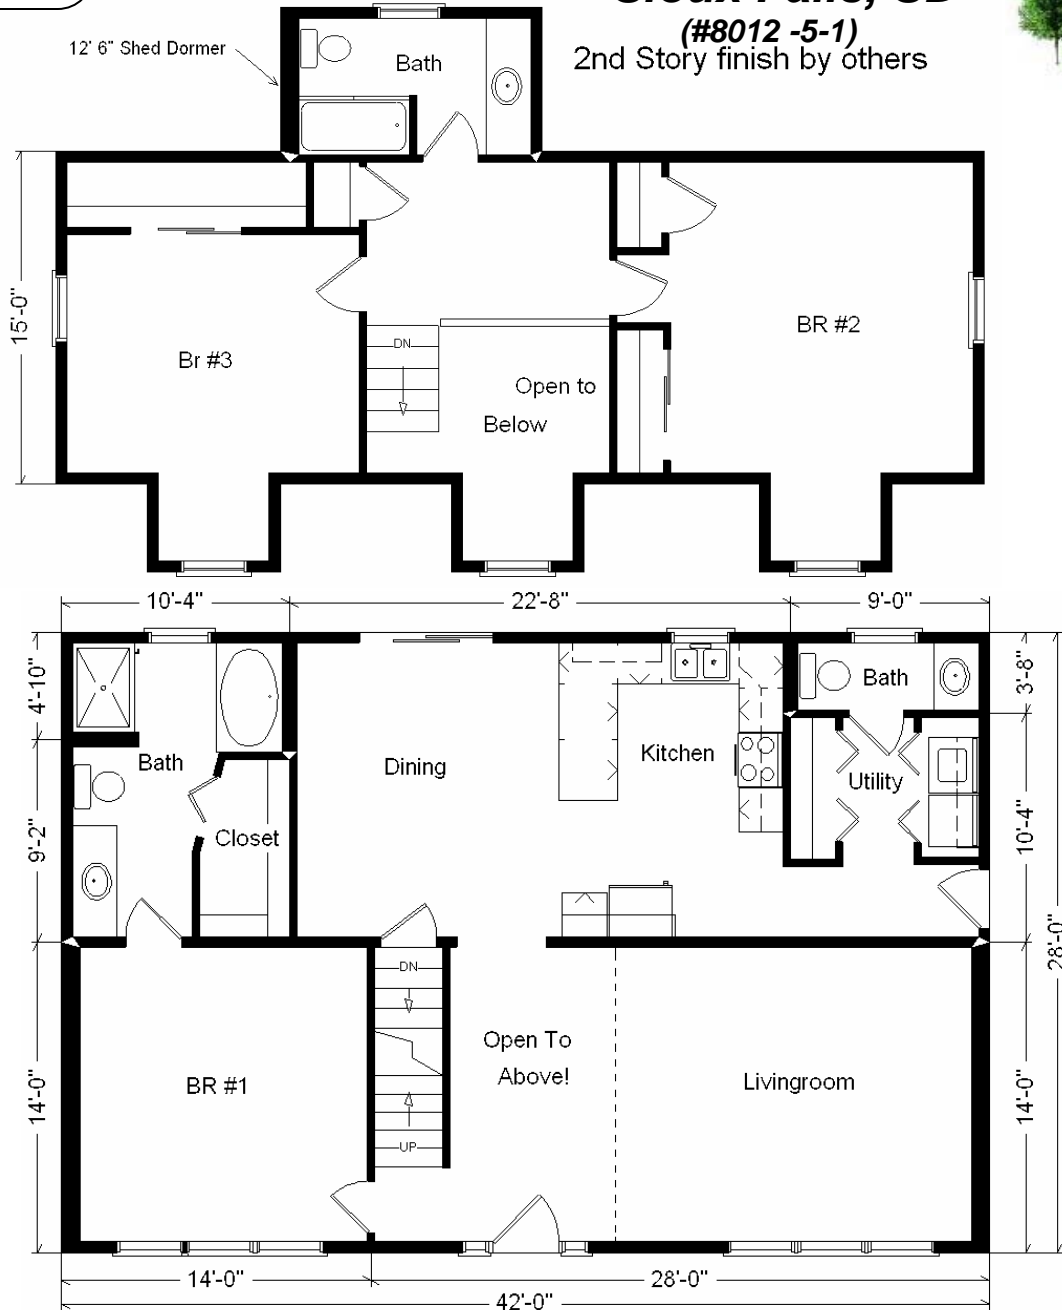

Model #3

28x42 Cape Cod 1,859 sq. ft.

Design Homes, Inc.

Sioux Falls, SD

(#8012 -5-1)

2nd Story finish by others

Base Price:	\$86,951.00
This Home Displays The Following Options:	
12' Shed Dormer	3,973.00
Extra 6' Gable Dormer	3,711.00
Upgrade Siding (Mastic-Quest)	2,628.00
Upgrade Carpet (WL)	627.00
Tile-look Laminate in Foyer	191.00
Oak Trim and Doors	950.00
TV Phone Box	13.00
4-Recessed Lights (Kitchen)	180.00
Dimmer Switch (Kitchen)	17.00
Extra 1/2 Bath	1,035.00
Utility Area w/Northport Cabinets	695.00
Cast Iron Sink	284.00
5' Whirlpool Tub	1,900.00
Shower Door	160.00
Richwood Lite Cabinets	1,404.00
* GE Dishwasher	421.00
* Kolbe Double Hung Windows	500.00
* Kolbe Upgrade Window (Bdr.#1)	325.00
Window Grilles (GIA x15)	585.00
2-Sidelights (Foyer)	834.00
* 6' Kolbe Sliding Patio Door (DR)	581.00

Total With Options Shown: \$107,965.00

* Item/Brand Name No Longer Available

Buy Display Model For:
\$97,168.00!
 (discounted 10,797.00!)

Feb. 2009

Color Information
 Glacier Blue Siding, White Trim, Black Shingles,
 Black Shutters, White Baths, White Sink, Toast Carpet,
 Nutmeg Oak Trim & Doors, 91066 Vinyls,
 White Kolbe Dbl-hung Vinyl Windows,
 Black DW & Rangehood, Olive Organix Countertop,
 Richwood Lite Cabinets

**Price Includes All Blueprints, Delivery,
 Crane Work, Water Heater,
 Finish Ready For Hookups,
 Lennox Furnace Installed, & Tax!**

Variation...

Base Price:	\$ 86,951.00
With the most Popular Options:	
Whirlpool Dishwasher.....	439.00
Utility Hook-ups.....	395.00
6' Patio Door.....	481.00
1/2 Bath.....	1,035.00
Central Air.....	2,140.00
Variation Total w/Options:..	\$91,441.00