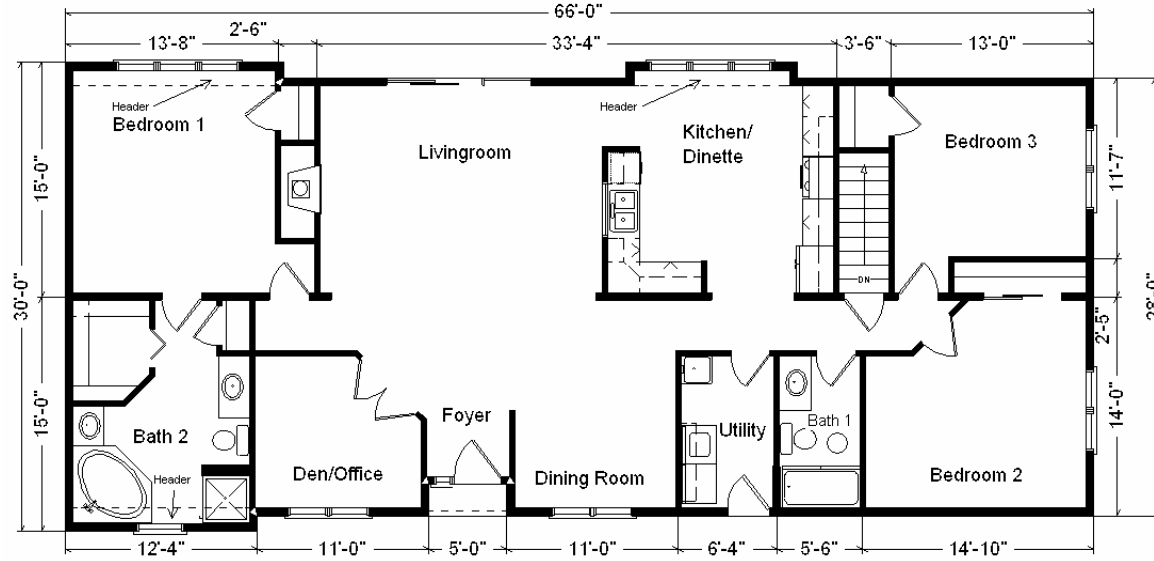

Model #1

28x66 Ranch 1,848 sq. ft.

Design Homes, Inc.

Missouri Valley, IA
(#7629 -4-4)

Base Price:	\$99,938.00
This Home Displays The Following Options:	
* 7 1/2' Roof Rise (6/12 Slope)	2,904.00
Large Gables (x2)	2,148.00
1' Bump-Out Of Room (x3)	2,292.00
Hip Roof On Both Ends Of Home	3,618.00
9' Ceilings	4,250.00
Recessed Entry	537.00
Upgrade Mastic Quest Siding	2,840.00
Carpet Upgrade (Gorham)	1,103.00
* Ceramic Tile (Entry)	140.00
Electric Fireplace	1,960.00
Vaulted Ceiling (Kitchen, DR, LR)	1,261.00
Oak Trim & Doors	1,150.00
Interior French Doors w/Glass	534.00
Paddle Fan w/Light	126.00
Extra 3/4 Bath	1,839.00
Utility Hook-Ups w/Northport Cabinets	695.00
Laundry Tub	138.00
Corner Whirlpool	2,400.00
Double Sink Vanity	565.00
Vanity Base Drawer (x2)	176.00
Sutton Cliff Hickory Cabinets	4,069.00
24" Utility Cabinets w/Shelves	1,021.00
* GE Dishwasher	421.00
Suntube	530.00
Window Grilles (GIA x15)	660.00
* Kolbe Casement Window Upgrade	2,949.00
* Upgrade Front Entry Door	262.00
* Sidelight	810.00
* 9' Citadel Slider unstained (LR upcharge)	394.00

Total With Options Shown: \$141,730.00

Buy Display Model For:
\$120,470.00!
(discounted 21,260.00!)

* Item/Brand Name No Longer Available

**Reverse Plan
w/Optional
Garage Shown**

Feb. 2009

Color Information
Glacier Blue Siding, White Trim,
Horizon Blue Shingles,
White Shutters, White Baths, Stonedust
Carpet, 91056 Vinyls, SS Sink,
Autumn Oak Trim & Doors, White
Dishwasher & Rangehood, Beige FP
Front, White Kolbe Casement Windows,
Gray Pampas Countertop

**Price Includes All Blueprints,
Delivery, Crane Work,
Water Heater,
Finish Ready For Hookups,
Lennox Furnace Installed, & Tax!**

Base Price:	\$ 99,938.00
With the most Popular Options:	
Whirlpool Dishwasher	439.00
Utility Hook-ups	395.00
¾ Bath	1,839.00
Corner Soaker Tub	1,300.00
3 -1' Bump-outs	2,292.00
Interior French Doors w/Glass	534.00
DHI 24x24 Attached Garage	11,235.00
Variation Total w/Options:	\$117,972.00