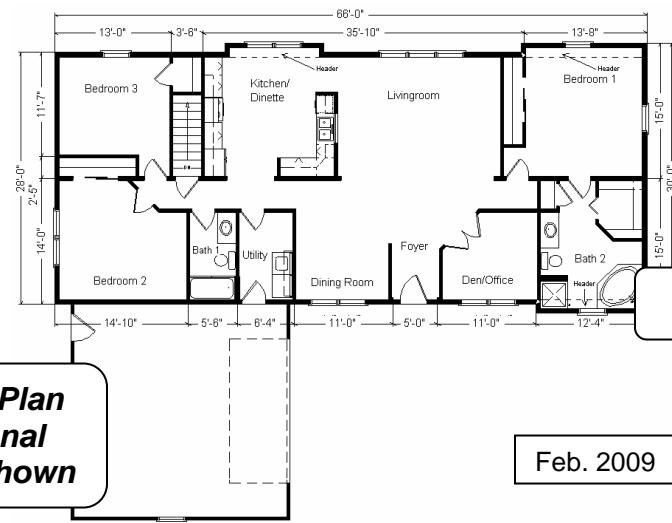

Model #1

28x66 Ranch 1,848 sq. ft.

Design Homes, Inc.

Missouri Valley, IA
(#7629 -4-4)

Base Price:	\$99,938.00
This Home Displays The Following Options:	
* 7 1/2' Roof Rise (6/12 Slope)	2,904.00
Large Gables (x2)	2,148.00
1' Bump-Out Of Room (x3)	2,292.00
Hip Roof On Both Ends Of Home	3,618.00
9' Ceilings	4,250.00
Recessed Entry	537.00
Upgrade Mastic Quest Siding	2,840.00
Carpet Upgrade (Gorham)	1,103.00
* Ceramic Tile (Entry)	140.00
Electric Fireplace	1,960.00
Vaulted Ceiling (Kitchen, DR, LR)	1,261.00
Oak Trim & Doors	1,150.00
Interior French Doors w/Glass	534.00
Paddle Fan w/Light	126.00
Extra 3/4 Bath	1,839.00
Utility Hook-Ups w/Northport Cabinets	695.00
Laundry Tub	138.00
Corner Whirlpool	2,400.00
Double Sink Vanity	565.00
Vanity Base Drawer (x2)	176.00
Sutton Cliff Hickory Cabinets	4,069.00
24" Utility Cabinets w/Shelves	1,021.00
* GE Dishwasher	421.00
Suntube	530.00
Window Grilles (GIA x15)	660.00
* Kolbe Casement Window Upgrade	2,949.00
* Upgrade Front Entry Door	262.00
* Sidelight	810.00
* 9' Citadel Slider unstained (LR upcharge)	394.00

Total With Options Shown: \$141,730.00

Buy Display Model For:
\$120,470.00!
(discounted 21,260.00!)

* Item/Brand Name No Longer Available

**Reverse Plan
w/Optional
Garage Shown**

Feb. 2009

Color Information
Glacier Blue Siding, White Trim,
Horizon Blue Shingles,
White Shutters, White Baths, Stonedust
Carpet, 91056 Vinyls, SS Sink,
Autumn Oak Trim & Doors, White
Dishwasher & Rangehood, Beige FP
Front, White Kolbe Casement Windows,
Gray Pampas Countertop

**Price Includes All Blueprints,
Delivery, Crane Work,
Water Heater,
Finish Ready For Hookups,
Lennox Furnace Installed, & Tax!**

Base Price:	\$ 99,938.00
With the most Popular Options:	
Whirlpool Dishwasher	439.00
Utility Hook-ups	395.00
¾ Bath	1,839.00
Corner Soaker Tub	1,300.00
3 -1' Bump-outs	2,292.00
Interior French Doors w/Glass	534.00
DHI 24x24 Attached Garage	11,235.00
Variation Total w/Options:	\$117,972.00