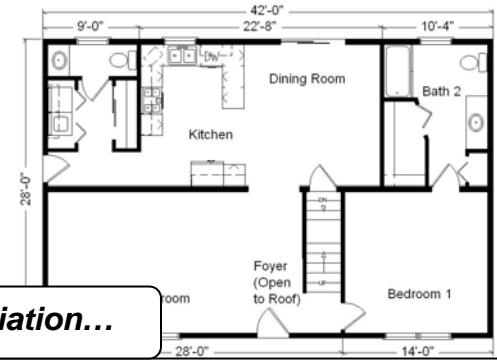

Model #3

28x42 Cape Cod 1,859 sq. ft.

Design Homes, Inc.

Ham Lake, MN
(#7122 -2-1)

Base Price:	\$86,951.00
This Home Displays The Following Options:	
12' Shed Dormer	3,973.00
Extra 6' Gable Dormer	3,711.00
Upgrade Siding (Mastic-Quest)	2,628.00
Upgrade Carpet (Gorham)	446.00
Laminate Tile (Foyer)	178.00
Oak Doors & Trim	950.00
4-Recessed Lights (Kitchen)	180.00
Dimmer Switch (Kitchen)	17.00
Extra 1/2 Bath	1,035.00
Utility Area w/Northport Cabinets	695.00
Cast Iron Sink	284.00
Double Sink Vanity	565.00
Tri View Medicine Cabinets (X3)	360.00
5' Whirlpool Tub	1,900.00
Spring Valley Cabinets	1,280.00
* GE Dishwasher	421.00
* Kolbe Double Hung Windows	500.00
Window Grills (GIA x15)	585.00
* Extra Kolbe Window (Bdr. #1)	325.00
2-Sidelights Full Glass (Foyer)	892.00
* 6' Peachtree Sliding Patio Door (DR)	610.00

Total With Options Shown: \$108,486.00

* Item/Brand Name No Longer Available

Buy Display Model For:
\$94,384.00!
(discounted 14,102.00!)

Feb. 2009

Color Information
Glacier Blue Siding, White Trim, Black Shingles, Black Shutters, White & Bisque Baths, Zinc White Carpet, Nutmeg Oak Trim & Doors, 91070 Vinyls, White Kolbe Vinyl Dbl-hung Windows, Bisque Sink, Black Dishwasher, Bisque Rangehood, Almond Woodsong Countertop

Price Includes All Blueprints, Delivery, Crane Work, Water Heater, Finish Ready For Hookups, Lennox Furnace Installed, & Tax!

Variation...

Base Price:	\$ 86,951.00
With the most Popular Options:	
Whirlpool Dishwasher.....	439.00
Utility Hook-ups.....	395.00
6' Patio Door.....	481.00
1/2 Bath.....	1,035.00
Variation Total w/Options:..	\$89,301.00