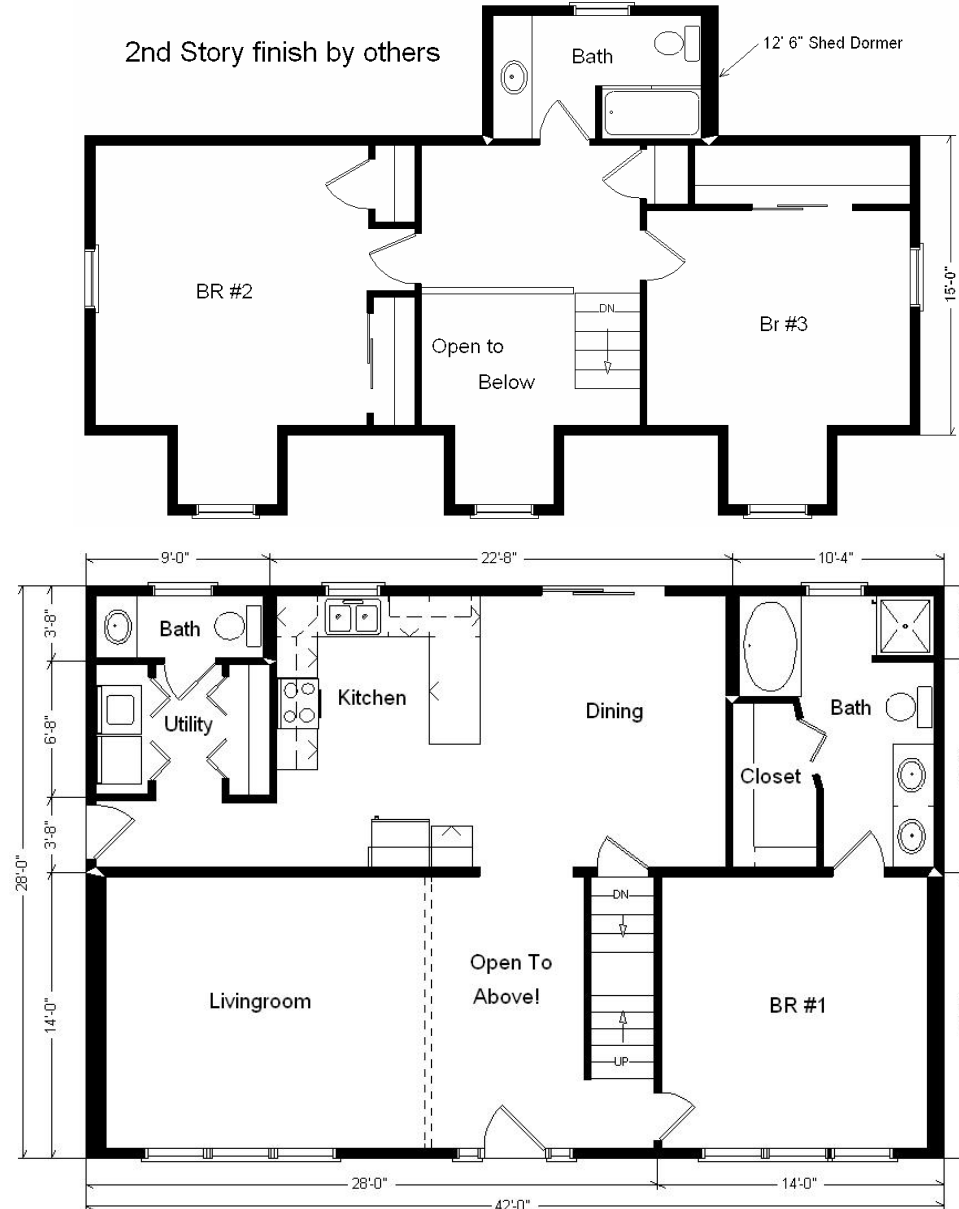

Model #3

28x42 Cape Cod 1,859 sq. ft.

Design Homes, Inc.

Ham Lake, MN
(#7122 -2-1)

Base Price:	\$86,951.00
This Home Displays The Following Options:	
12' Shed Dormer	3,973.00
Extra 6' Gable Dormer	3,711.00
Upgrade Siding (Mastic-Quest)	2,628.00
Upgrade Carpet (Gorham)	446.00
Laminate Tile (Foyer)	178.00
Oak Doors & Trim	950.00
4-Recessed Lights (Kitchen)	180.00
Dimmer Switch (Kitchen)	17.00
Extra 1/2 Bath	1,035.00
Utility Area w/Northport Cabinets	695.00
Cast Iron Sink	284.00
Double Sink Vanity	565.00
Tri View Medicine Cabinets (X3)	360.00
5' Whirlpool Tub	1,900.00
Spring Valley Cabinets	1,280.00
* GE Dishwasher	421.00
* Kolbe Double Hung Windows	500.00
Window Grills (GIA x15)	585.00
* Extra Kolbe Window (Bdr. #1)	325.00
2-Sidelights Full Glass (Foyer)	892.00
* 6' Peachtree Sliding Patio Door (DR)	610.00

Total With Options Shown: \$108,486.00

* Item/Brand Name No Longer Available

Buy Display Model For:
\$94,384.00!
(discounted 14,102.00!)

Feb. 2009

Color Information
Glacier Blue Siding, White Trim, Black Shingles, Black Shutters, White & Bisque Baths, Zinc White Carpet, Nutmeg Oak Trim & Doors, 91070 Vinyls, White Kolbe Vinyl Dbl-hung Windows, Bisque Sink, Black Dishwasher, Bisque Rangehood, Almond Woodsong Countertop

Price Includes All Blueprints, Delivery, Crane Work, Water Heater, Finish Ready For Hookups, Lennox Furnace Installed, & Tax!

Variation...

Base Price:	\$ 86,951.00
With the most Popular Options:	
Whirlpool Dishwasher.....	439.00
Utility Hook-ups.....	395.00
6' Patio Door.....	481.00
1/2 Bath.....	1,035.00
Variation Total w/Options:..	\$89,301.00