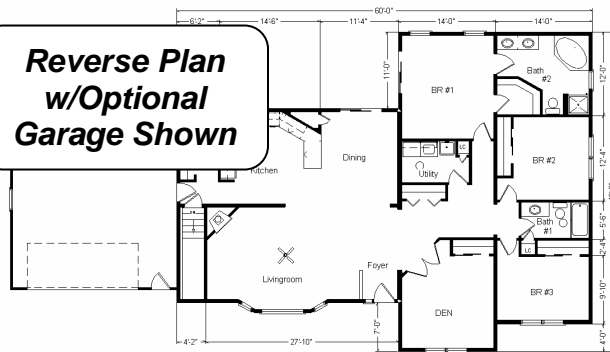

Model #8

28x76 4-sec Ranch 2,128 sq. ft.

Design Homes, Inc.

Greenwood, NE
 (#1556 -6-5)

Base Price:	\$121,454.00
This Home Displays The Following Options:	
* 7 1/2' Roof Rise (6/12 Slope)	3,344.00
Large Gable	1,074.00
Laminate (Foyer)	91.00
Gas Fireplace	3,159.00
Vaulted Ceilings (LR, DR, Kitchen)	1,250.00
Oak Trim & Doors	1,150.00
6 Panel Raised Doors (x14)	2,730.00
Interior French Doors w/Glass	534.00
Wire For Electric Range	92.00
Paddle Fan Light (LR)	164.00
Tv/Phone Box	13.00
Extra 3/4 Bath	1,839.00
Utility Hook-Up w/Northport Cabinets	695.00
Laundry Tub	138.00
Cast Iron Sink	284.00
Double Sink Vanity	565.00
Corner Whirlpool Tub	2,400.00
Tri View Medicine Cabinets (x3)	360.00
Vanity Base Drawers (x2)	176.00
Seneca Ridge Maple Cabinets	3,208.00
Lazy Susan	636.00
Crown Molding Above Kit Cabinets (21')	141.00
Whirlpool Dishwasher (DU850SWP)	439.00
Whirlpool Spacemaker Micro (MH1170XS)	299.00
Suntube (x)	1,060.00
* Kolbe Walk-Out Bay (LR)	1,070.00
* Kolbe Double Hung Windows	500.00
* Kolbe Extra Window (Bdr.3)	359.00
Painted Front Door Both Sides	225.00
Front Entry Door (S684HRRB)	444.00
Sidelight Full Glass (S694HRRB)	976.00
* 6' Kolbe Patio Door (BR #1 outright)	1,001.00
* 6' Kolbe Patio Door (DR upcharge)	581.00
Total With Options Shown:	\$152,451.00

Variation...

Price Includes All Blueprints, Delivery, Crane Work, Water Heater, Finish Ready For Hookups, Lennox Furnace Installed, & Tax!

Base Price:	\$ 121,454.00
With the most Popular Options:	
6' Patio Doors.....	481.00
Whirlpool Dishwasher.....	439.00
Utility Area w/Cabinets.....	695.00
Extra Full Bath.....	1,839.00
Corner Soaker Tub.....	1,300.00
Central Air.....	2,140.00
Variation Total w/Options:....	\$128,348.00