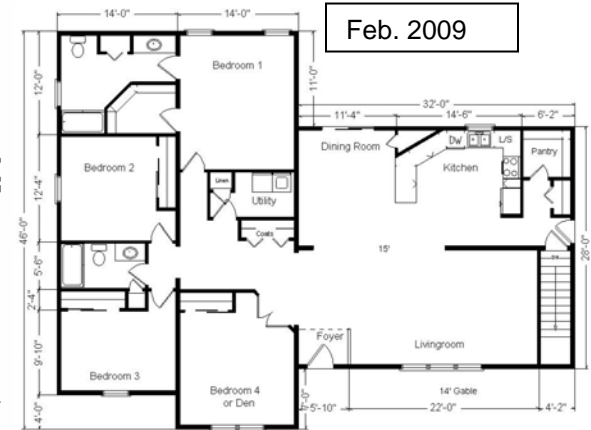

Model #8

28x76 4-sec Ranch 2,128 sq. ft.

Design Homes, Inc.

Greenwood, NE
 (#1556 -6-5)

Base Price:	\$121,454.00
This Home Displays The Following Options:	
* 7 1/2' Roof Rise (6/12 Slope)	3,344.00
Large Gable	1,074.00
Laminate (Foyer)	91.00
Gas Fireplace	3,159.00
Vaulted Ceilings (LR, DR, Kitchen)	1,250.00
Oak Trim & Doors	1,150.00
6 Panel Raised Doors (x14)	2,730.00
Interior French Doors w/Glass	534.00
Wire For Electric Range	92.00
Paddle Fan Light (LR)	164.00
Tv/Phone Box	13.00
Extra 3/4 Bath	1,839.00
Utility Hook-Up w/Northport Cabinets	695.00
Laundry Tub	138.00
Cast Iron Sink	284.00
Double Sink Vanity	565.00
Corner Whirlpool Tub	2,400.00
Tri View Medicine Cabinets (x3)	360.00
Vanity Base Drawers (x2)	176.00
Seneca Ridge Maple Cabinets	3,208.00
Lazy Susan	636.00
Crown Molding Above Kit Cabinets (21')	141.00
Whirlpool Dishwasher (DU850SWP)	439.00
Whirlpool Spacemaker Micro (MH1170XS)	299.00
Suntube (x)	1,060.00
* Kolbe Walk-Out Bay (LR)	1,070.00
* Kolbe Double Hung Windows	500.00
* Kolbe Extra Window (Bdr.3)	359.00
Painted Front Door Both Sides	225.00
Front Entry Door (S684HRRB)	444.00
Sidelight Full Glass (S694HRRB)	976.00
* 6' Kolbe Patio Door (BR #1 outright)	1,001.00
* 6' Kolbe Patio Door (DR upcharge)	581.00
Total With Options Shown:	\$152,451.00

Variation...

Price Includes All Blueprints, Delivery, Crane Work, Water Heater, Finish Ready For Hookups, Lennox Furnace Installed, & Tax!

Base Price:	\$ 121,454.00
With the most Popular Options:	
6' Patio Doors.....	481.00
Whirlpool Dishwasher.....	439.00
Utility Area w/Cabinets.....	695.00
Extra Full Bath.....	1,839.00
Corner Soaker Tub.....	1,300.00
Central Air.....	2,140.00
Variation Total w/Options:....	\$128,348.00