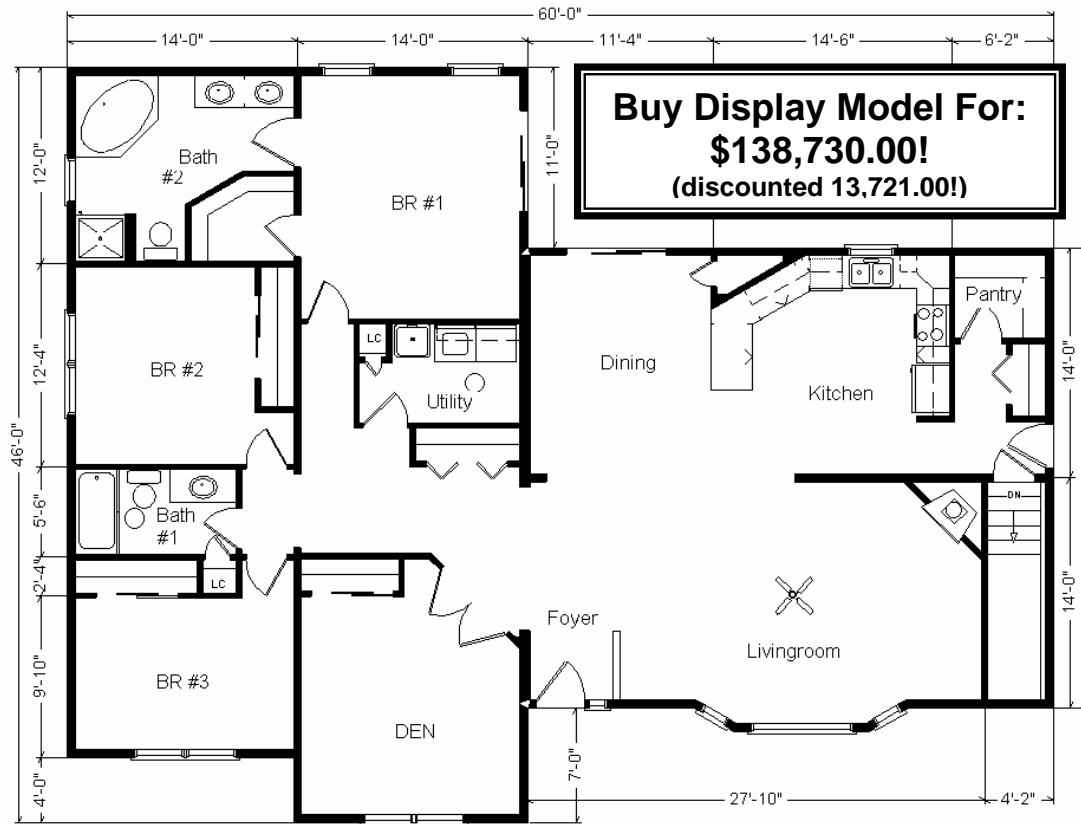

Base Price:	$121,454.00
This Home Displays The Following Options:	
* 7 1/2' Roof Rise (6/12 Slope)	3,344.00
Large Gable	1,074.00
Laminate (Foyer)	91.00
Gas Fireplace	3,159.00
Vaulted Ceilings (LR, DR, Kitchen)	1,250.00
Oak Trim & Doors	1,150.00
6 Panel Raised Doors (x14)	2,730.00
Interior French Doors w/Glass	534.00
Wire For Electric Range	92.00
Paddle Fan Light (LR)	164.00
Tv/Phone Box	13.00
Extra 3/4 Bath	1,839.00
Utility Hook-Up w/Northport Cabinets	695.00
Laundry Tub	138.00
Cast Iron Sink	284.00
Double Sink Vanity	565.00
Corner Whirlpool Tub	2,400.00
Tri View Medicine Cabinets (x3)	360.00
Vanity Base Drawers (x2)	176.00
Seneca Ridge Maple Cabinets	3,208.00
Lazy Susan	636.00
Crown Molding Above Kit Cabinets (21')	141.00
Whirlpool Dishwasher (DU850SWP)	439.00
Whirlpool Spacemaker Micro (MH1170XS)	299.00
Suntube (x)	1,060.00
* Kolbe Walk-Out Bay (LR)	1,070.00
* Kolbe Double Hung Windows	500.00
* Kolbe Extra Window (Bdr.3)	359.00
Painted Front Door Both Sides	225.00
Front Entry Door (S684HRRB)	444.00
Sidelight Full Glass (S694HRRB)	976.00
* 6' Kolbe Patio Door (BR #1 outright)	1,001.00
* 6' Kolbe Patio Door (DR upcharge)	581.00
Total With Options Shown:	$152,451.00

* Item/Brand Name No Longer Available

Color Information
S. Wicker Siding, Weathered Wood Shingles, Green Shutters, Almond Trim, White Baths, Homespun Carpet, 91057 Vinyls, Natural Oak Trim & Doors, Bisque Sink, Beige Fireplace, Sage Coral Countertop, Kolbe Dbl-hung Beige