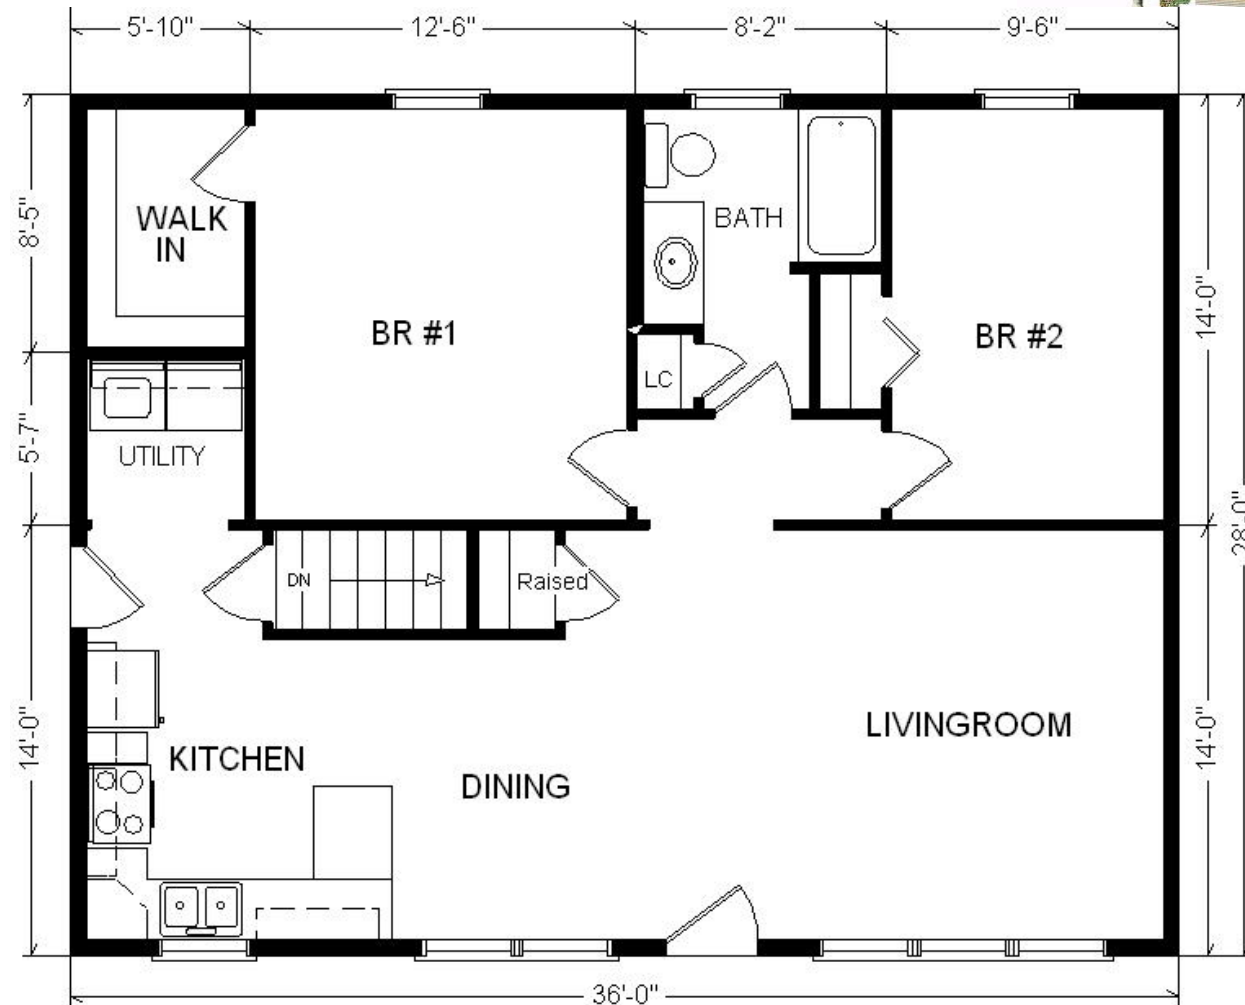

Model #2

28x36 Ranch 1,008 sq. ft.

Design Homes, Inc.

Greenwood, NE
 (#1554 -6-5)

| | |
|--|--------------------|
| Base Price: | \$62,818.00 |
| This Home Displays The Following Options: | |
| * 6' Roof Rise (4.68/12 Slope) | 1,188.00 |
| Laminate Flooring (Kitchen) | 468.00 |
| Vaulted Ceilings (Kitchen, DR, LR) | 857.00 |
| Utility Hook Up w/Northport Cabinets | 695.00 |
| Whirlpool Dishwasher (DU850SWP) | 439.00 |
| * Kolbe Double Hung Windows | 500.00 |

Total With Options Shown: \$66,965.00

* Item/Brand Name No Longer Available

Color Information

Granite Gray Siding, White Trim, Moire Black Shingles, Black shutters, White Bath, Homespun Carpet, 91082 Vinyl, 2513 Oak Laminate, Standard Trim & Doors, SS Sink & Rangehood, Kolbe White Dbl-hung Windows, Black DW, Natural Limestone Countertop

**Reverse Plan
 w/Optional
 Garage Shown**

**Buy Display Model For:
 \$61,608.00!
 (discounted 5,357.00!)**

**Price
 Includes All
 Blueprints,
 Delivery,
 Crane Work,
 Water
 Heater,
 Finish
 Ready For
 Hookups,
 Lennox
 Furnace
 Installed, &
 Tax!**