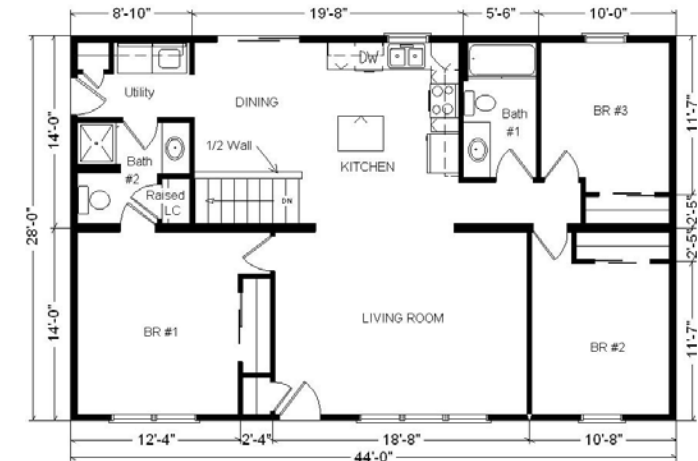

# Model #4

28x44 Ranch 1,232 sq. ft.

# Design Homes, Inc.

Green Bay, WI

(#9207 -8-6)

<b>Base Price:</b>	<b>\$74,067.00</b>
<b>This Home Displays The Following Options:</b>	
5/12 Roof Slope	\$1,452.00
6/12 Gable w/Detail	\$1,618.00
1' Bump-Out Kit.Window	\$464.00
Double 6" Clapboard Vinyl Siding	\$1,893.00
Upgrade Carpet (Gorham)	\$608.00
Laminate Flooring (Foyer)	\$95.00
Vaulted Ceilings (Kit., DR, LR)	\$880.00
Tv/Phone Box	\$13.00
Utility w/Chadwood Cabinets	\$695.00
Extra 3/4 Bath	\$1,839.00
Shower Door	\$160.00
Whirlpool Dishwasher (DU850)	\$439.00
Suntube (Bath #2)	\$530.00
Skylight (QFS302)	\$683.00
Upgrade Front Door (S684 FLR)	\$262.00
6' Sliding Citadel Patio Door (DR)	\$1,634.00
<b>Total With Options Shown:</b>	<b>\$87,332.00</b>

**Color Information**  
 Cyprus Dbl. 6" Clapboard Siding, White Trim, Black Shingles, White Shutters, White Baths, G41 Vanities, Camel Carpet, 91080 Vinyls, Bisque Sink, Standard Trim & Doors, White Dishwasher & Rangehood, White Sgl-hung Vinyl Windows, Sand Nebula Countertop

**Reverse Plan w/Optional Garage Shown**

**Price Includes All Blueprints, Delivery, Crane Work, Water Heater, Finish Ready For Hookups, Lennox Furnace Installed, & Tax!**

Feb. 2009

**Variation...**

<b>Base Price:</b>	<b>\$ 74,067.00</b>
<b>With the most Popular Options:</b>	
Whirlpool Dishwasher	439.00
Utility Hook-ups	395.00
6' Patio Doors	481.00
3/4 Bath	1,839.00
Central Air	2,140.00
<b>Variation Total w/Options:</b>	<b>\$79,361.00</b>