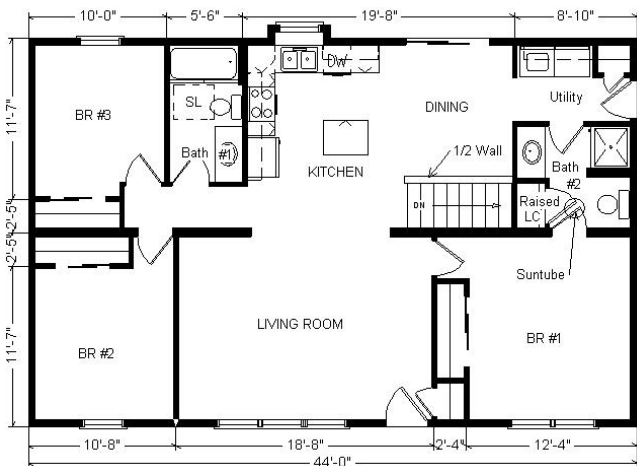

# Model #4

28x44 Ranch 1,232 sq. ft.

# Design Homes, Inc.

Green Bay, WI

(#9207 -8-6)

<b>Base Price:</b>	<b>\$74,067.00</b>
<b>This Home Displays The Following Options:</b>	
5/12 Roof Slope	\$1,452.00
6/12 Gable w/Detail	\$1,618.00
1' Bump-Out Kit.Window	\$464.00
Double 6" Clapboard Vinyl Siding	\$1,893.00
Upgrade Carpet (Gorham)	\$608.00
Laminate Flooring (Foyer)	\$95.00
Vaulted Ceilings (Kit., DR, LR)	\$880.00
Tv/Phone Box	\$13.00
Utility w/Chadwood Cabinets	\$695.00
Extra 3/4 Bath	\$1,839.00
Shower Door	\$160.00
Whirlpool Dishwasher (DU850)	\$439.00
Suntube (Bath #2)	\$530.00
Skylight (QFS302)	\$683.00
Upgrade Front Door (S684 FLR)	\$262.00
6' Sliding Citadel Patio Door (DR)	\$1,634.00
<b>Total With Options Shown:</b>	<b>\$87,332.00</b>

**Color Information**  
 Cyprus Dbl. 6" Clapboard Siding, White Trim, Black Shingles, White Shutters, White Baths, G41 Vanities, Camel Carpet, 91080 Vinyls, Bisque Sink, Standard Trim & Doors, White Dishwasher & Rangehood, White Sgl-hung Vinyl Windows, Sand Nebula Countertop