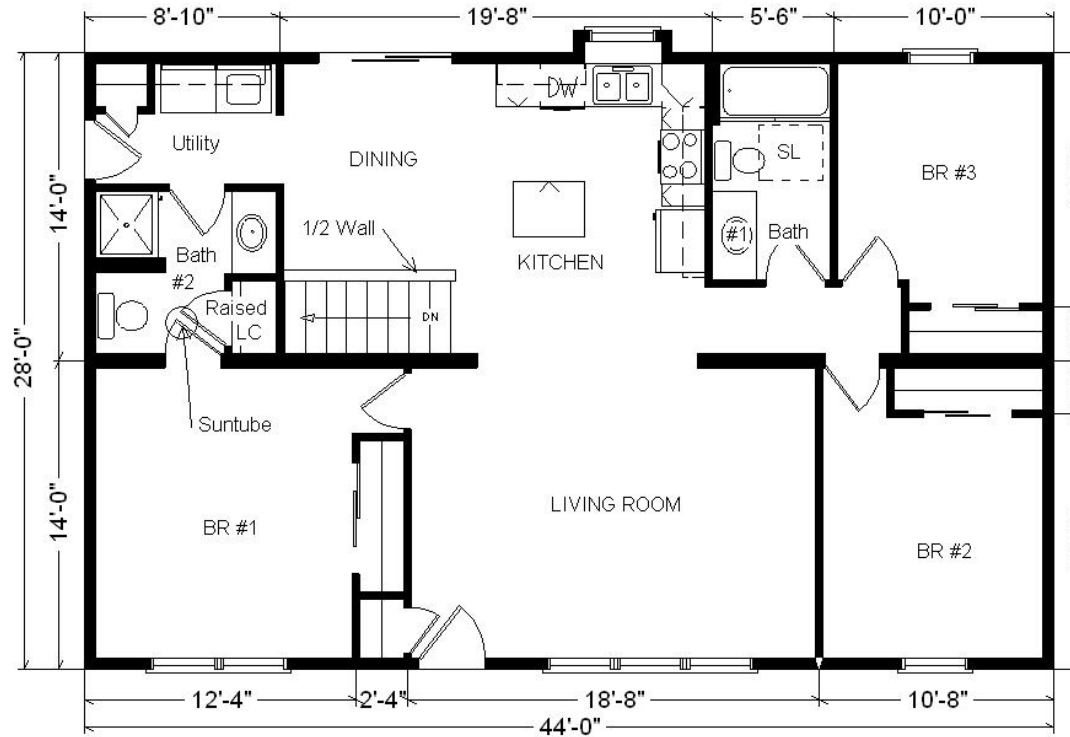

# Model #4

28x44 Ranch 1,232 sq. ft.

# Design Homes, Inc.

Green Bay, WI

(#9207 -8-6)

<b>Base Price:</b>	<b>\$74,067.00</b>
<b>This Home Displays The Following Options:</b>	
5/12 Roof Slope	\$1,452.00
6/12 Gable w/Detail	\$1,618.00
1' Bump-Out Kit.Window	\$464.00
Double 6" Clapboard Vinyl Siding	\$1,893.00
Upgrade Carpet (Gorham)	\$608.00
Laminate Flooring (Foyer)	\$95.00
Vaulted Ceilings (Kit., DR, LR)	\$880.00
Tv/Phone Box	\$13.00
Utility w/Chadwood Cabinets	\$695.00
Extra 3/4 Bath	\$1,839.00
Shower Door	\$160.00
Whirlpool Dishwasher (DU850)	\$439.00
Suntube (Bath #2)	\$530.00
Skylight (QFS302)	\$683.00
Upgrade Front Door (S684 FLR)	\$262.00
6' Sliding Citadel Patio Door (DR)	\$1,634.00
<b>Total With Options Shown:</b>	<b>\$87,332.00</b>

**Color Information**  
 Cyprus Dbl. 6" Clapboard Siding, White Trim, Black Shingles, White Shutters, White Baths, G41 Vanities, Camel Carpet, 91080 Vinyls, Bisque Sink, Standard Trim & Doors, White Dishwasher & Rangehood, White Sgl-hung Vinyl Windows, Sand Nebula Countertop